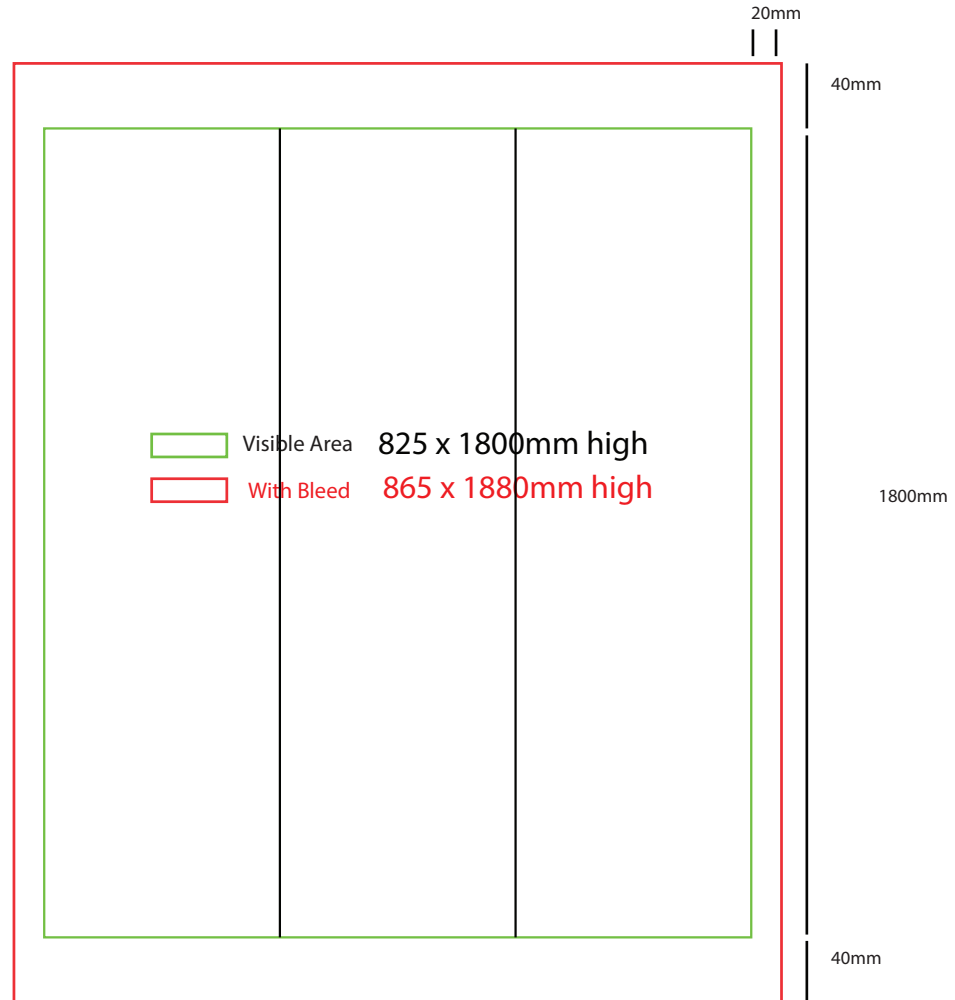

Triangle Plinth

300mm dia x 1800mm high

Portable Tower

How to Setup Print Ready Artwork

- Convert all text to outlines
- Embed all images and elements as per template
- No trim, crop or registration marks
- Artwork supplied as a PDF
- Bitmap images no less than 130 DPI

300mm dia x 2000mm high

Portable Tower

How to Setup Print Ready Artwork

- Convert all text to outlines
- Embed all images and elements as per template
- No trim, crop or registration marks
- Artwork supplied as a PDF
- Bitmap images no less than 130 DPI