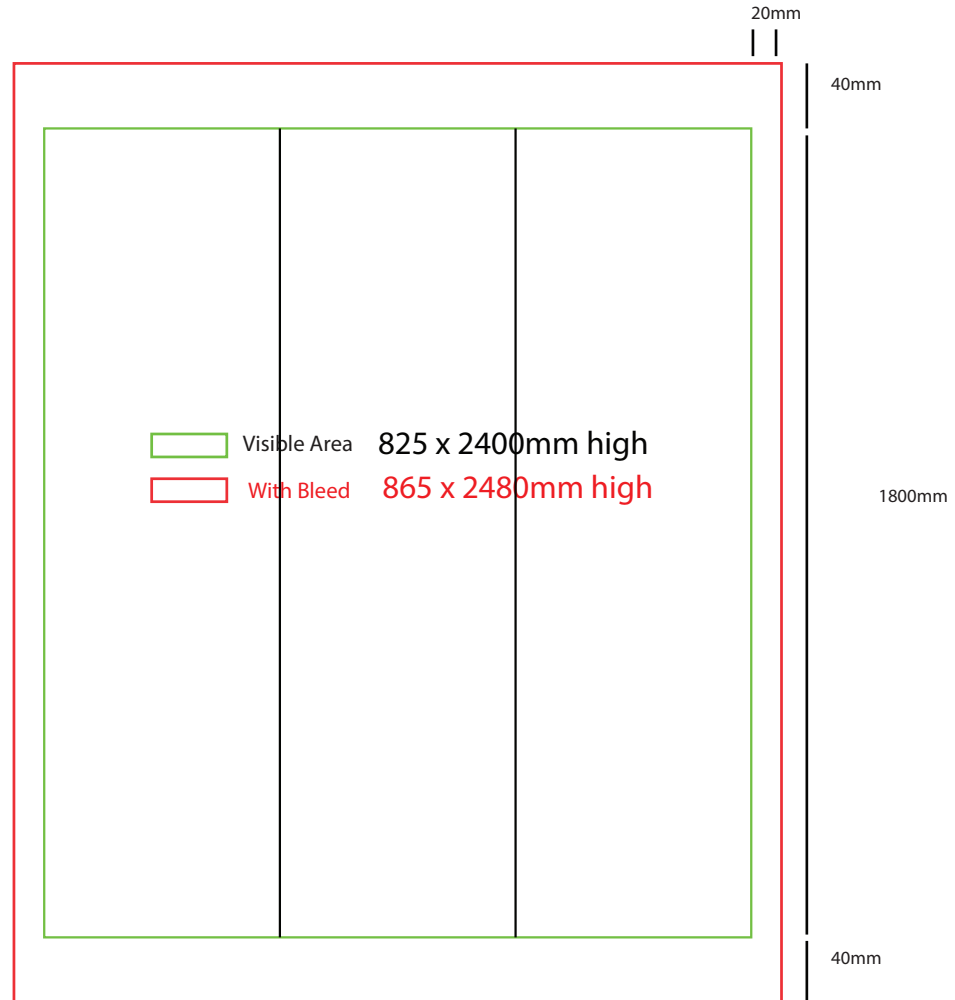

300mm dia x 2200mm high

Portable Tower

How to Setup Print Ready Artwork

- Convert all text to outlines
- Embed all images and elements as per template
- No trim, crop or registration marks
- Artwork supplied as a PDF
- Bitmap images no less than 130 DPI

300mm dia x 2400mm high

Portable Tower

How to Setup Print Ready Artwork

- Convert all text to outlines
- Embed all images and elements as per template
- No trim, crop or registration marks
- Artwork supplied as a PDF
- Bitmap images no less than 130 DPI