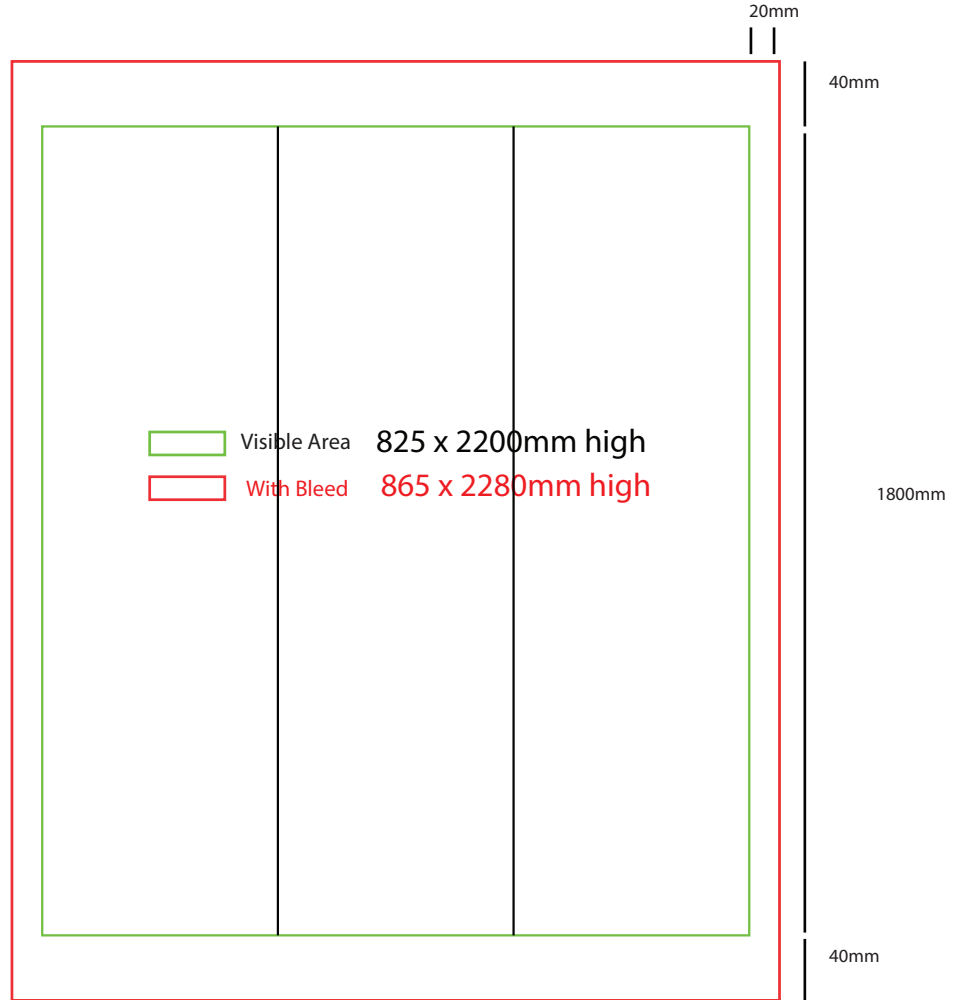

Triangle Plinth

300mm dia x 1800mm high

Portable Tower

How to Setup Print Ready Artwork

- Convert all text to outlines
- Embed all images and elements as per template
- No trim, crop or registration marks
- Artwork supplied as a PDF
- Bitmap images no less than 130 DPI

300mm dia x 2000mm high

Portable Tower

How to Setup Print Ready Artwork

- Convert all text to outlines
- Embed all images and elements as per template
- No trim, crop or registration marks
- Artwork supplied as a PDF
- Bitmap images no less than 130 DPI

300mm dia x 2200mm high

Portable Tower

How to Setup Print Ready Artwork

- Convert all text to outlines
- Embed all images and elements as per template
- No trim, crop or registration marks
- Artwork supplied as a PDF
- Bitmap images no less than 130 DPI