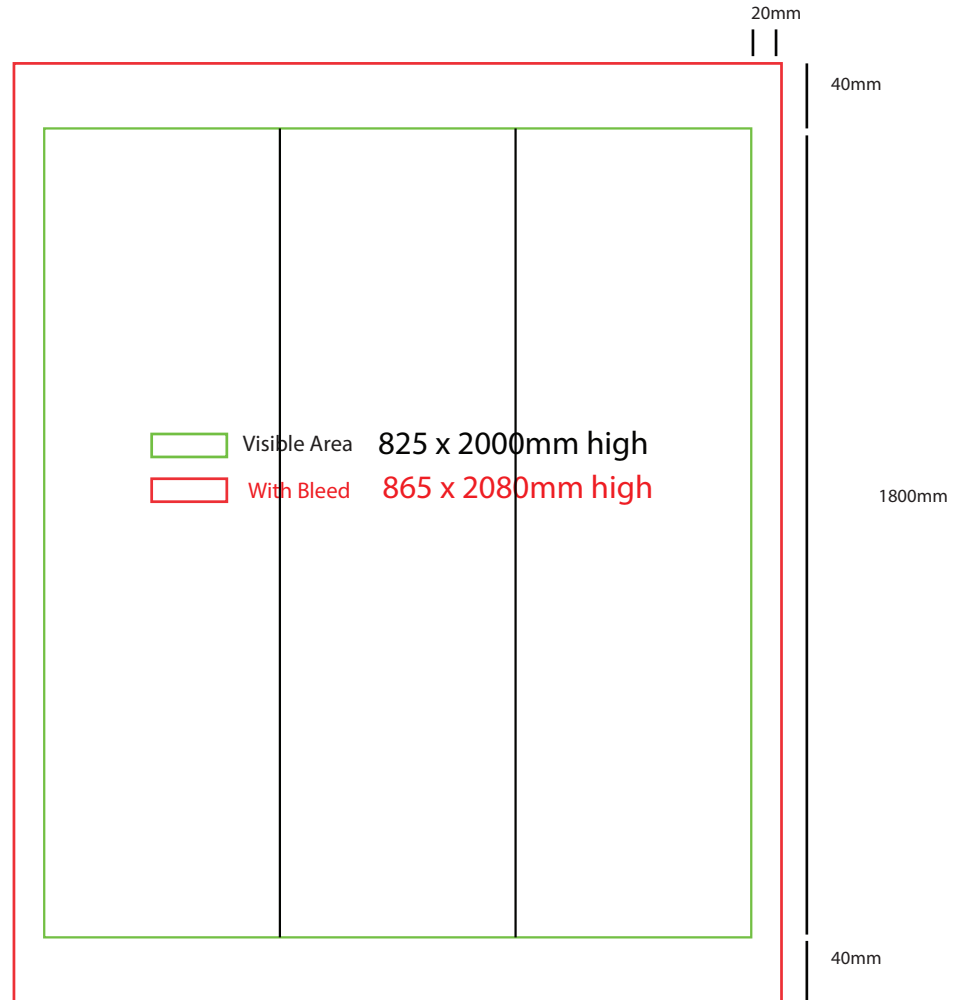

Triangle Plinth

300mm dia x 1800mm high

Portable Tower

How to Setup Print Ready Artwork

- Convert all text to outlines
- Embed all images and elements as per template
- No trim, crop or registration marks
- Artwork supplied as a PDF
- Bitmap images no less than 130 DPI

300mm dia x 2000mm high

Portable Tower

How to Setup Print Ready Artwork

- Convert all text to outlines
- Embed all images and elements as per template
- No trim, crop or registration marks
- Artwork supplied as a PDF
- Bitmap images no less than 130 DPI