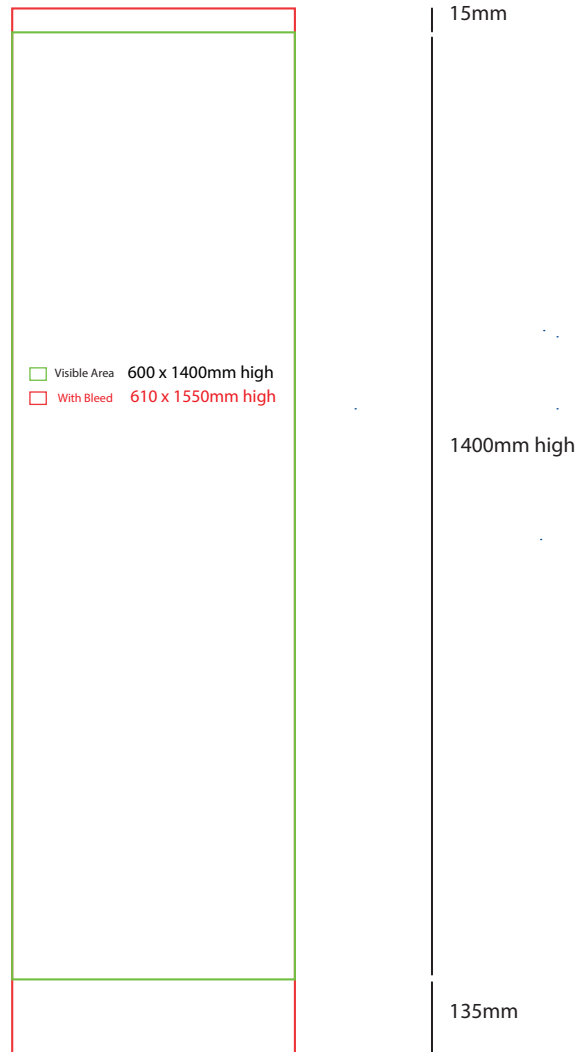

Pull Up Banner

600mm w x 1400mm high

How to Setup Print Ready Artwork

- Convert all text to outlines
- Embed all images and elements as per template
- No trim, crop or registration marks
- Artwork supplied as a PDF
- Bitmap images no less than 130 DPI