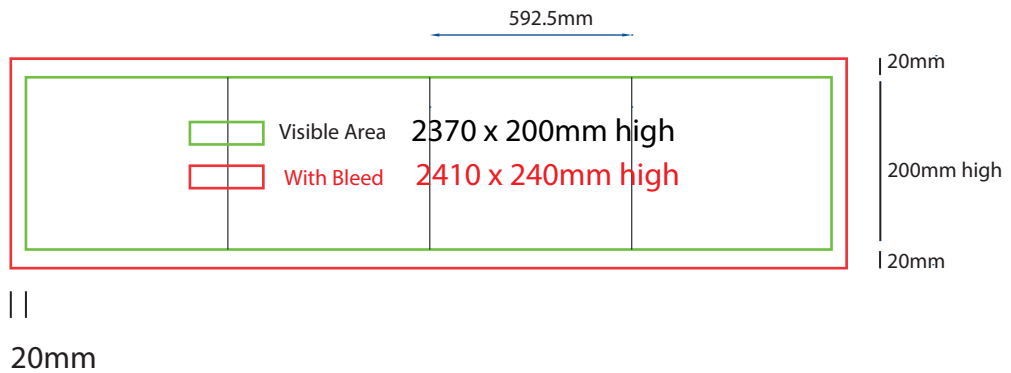

Plinth Direct Print

600mm sq x 200mm high

www.maxdisplays.com.au

How to Setup Print Ready Artwork

- Convert all text to outlines
- Embed all images and elements as per template
- No trim, crop or registration marks
- Artwork supplied as a PDF
- Bitmap images no less than 130 DPI