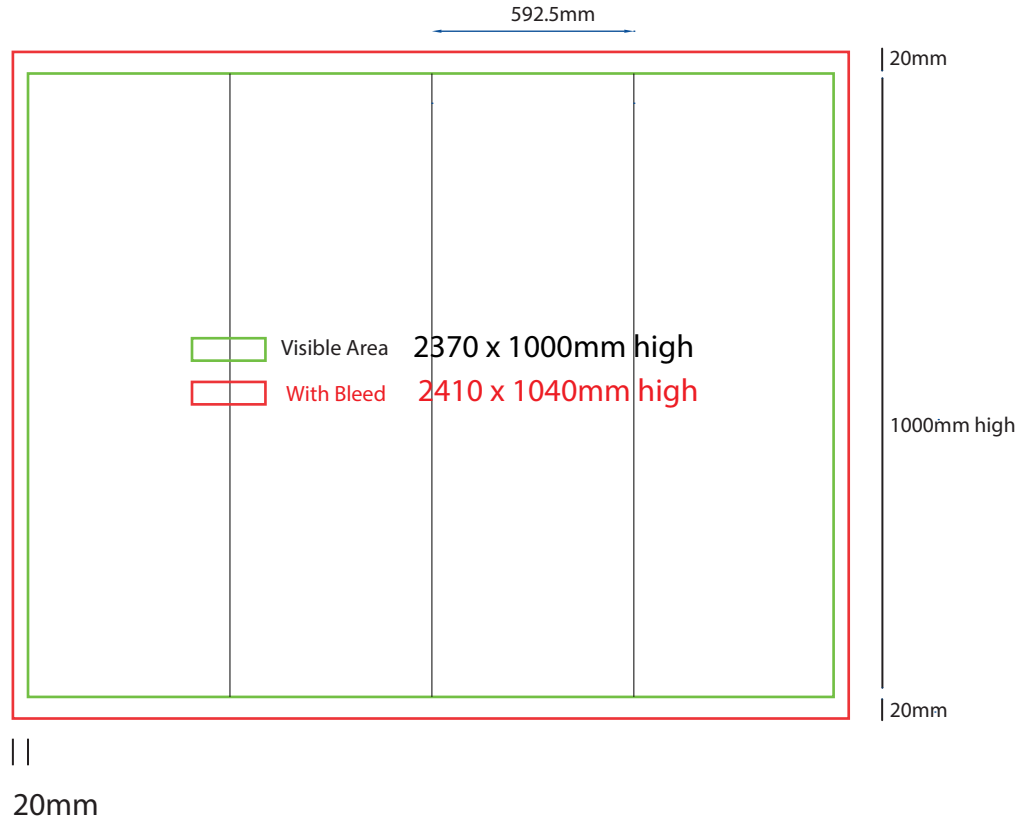

www.maxdisplays.com.au

How to Setup Print Ready Artwork

- Convert all text to outlines
- Embed all images and elements as per template
- No trim, crop or registration marks
- Artwork supplied as a PDF
- Bitmap images no less than 130 DPI

Sending Us Your Files

- Files under 10MB email to design@maxdisplay.com.au
- Over 10MB files, send your download link to our email or upload to our website www.maxdisplays.com.au