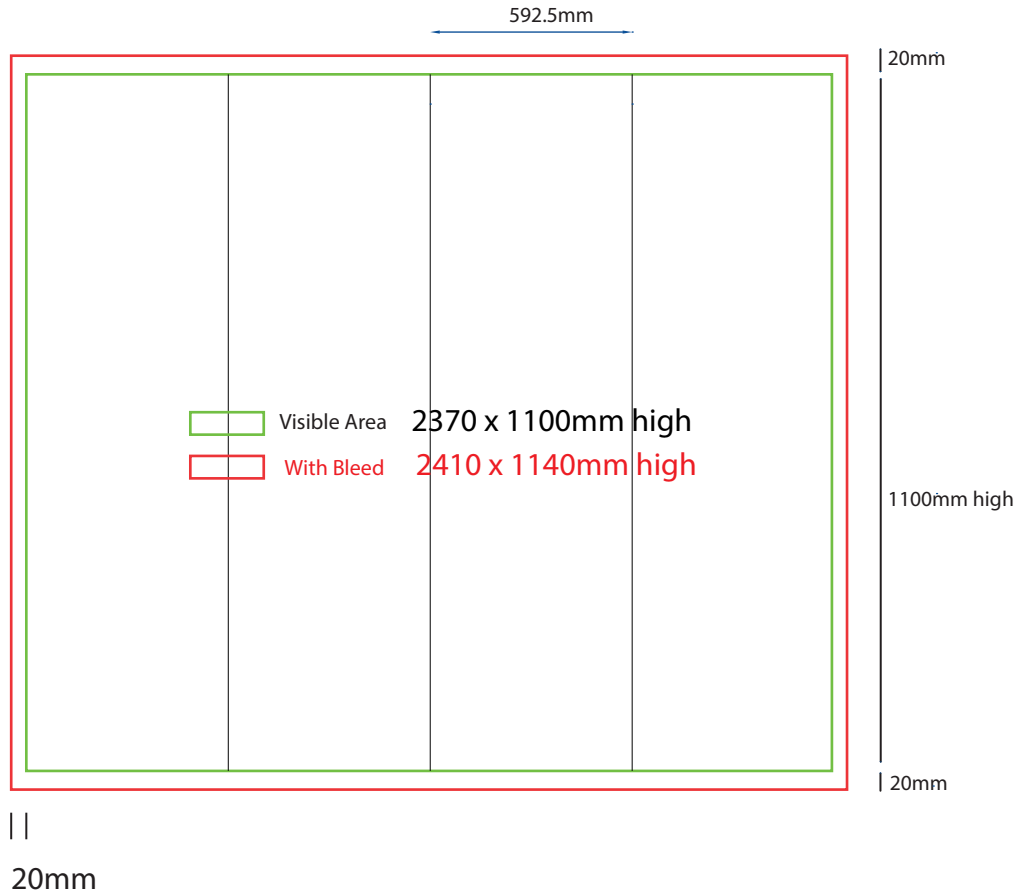

- Files under 10MB email to design@maxdisplay.com.au
- Over 10MB files, send your download link to our email or upload to our website www.maxdisplays.com.au

Plinth Direct Print

600mm sq x 1100mm high

www.maxdisplays.com.au