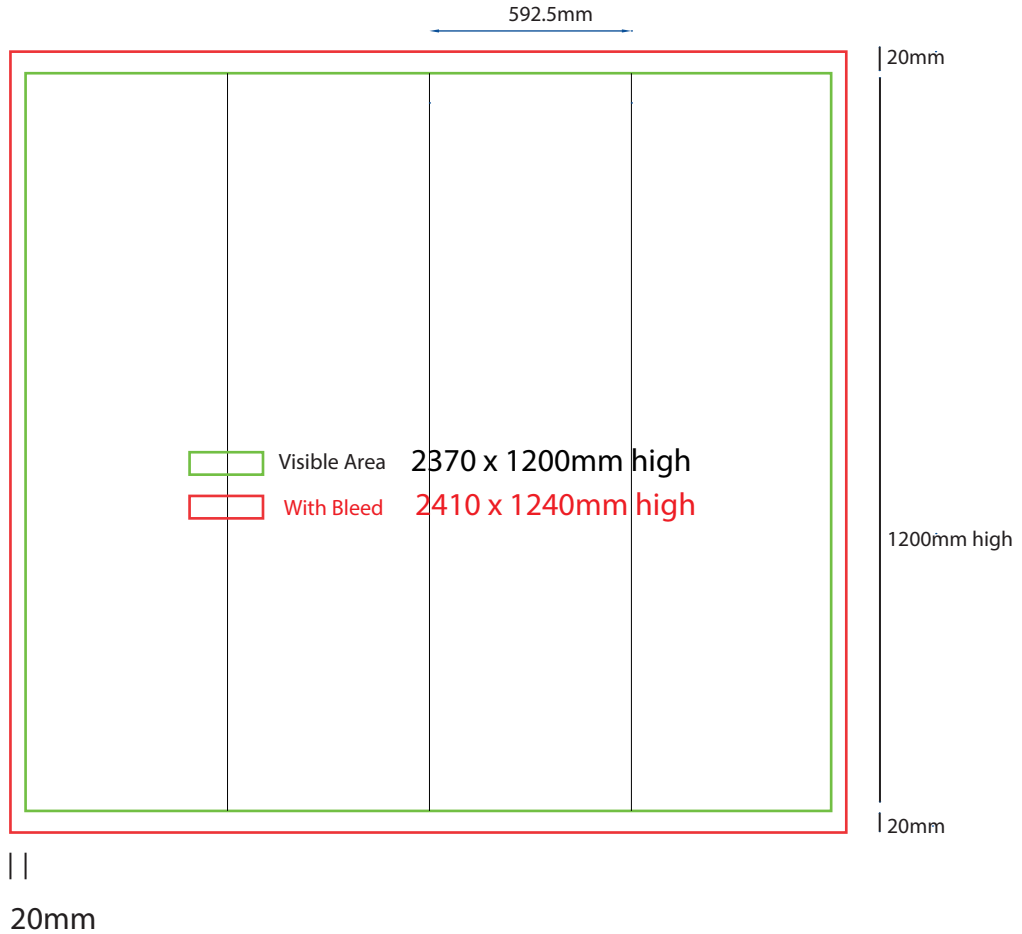

www.maxdisplays.com.au

How to Setup Print Ready Artwork

- Convert all text to outlines
- Embed all images and elements as per template
- No trim, crop or registration marks
- Artwork supplied as a PDF
- Bitmap images no less than 130 DPI

Sending Us Your Files

- Files under 10MB email to design@maxdisplay.com.au
- Over 10MB files, send your download link to our email or upload to our website www.maxdisplays.com.au