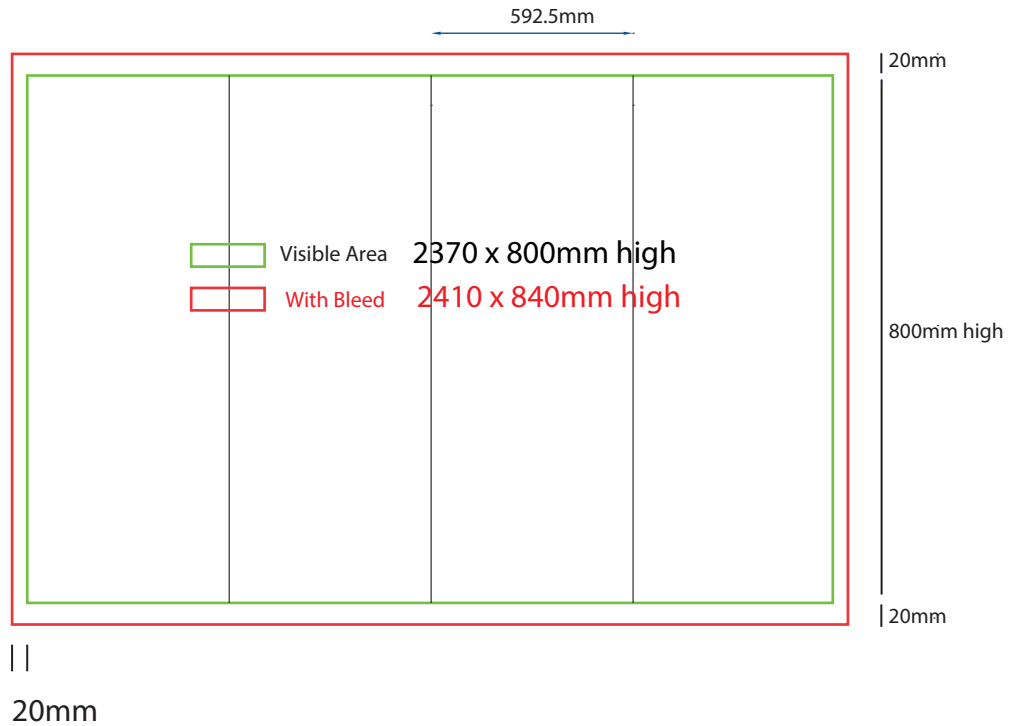

Plinth Direct Print

600mm sq x 800mm high

www.maxdisplays.com.au

How to Setup Print Ready Artwork

- Convert all text to outlines
- Embed all images and elements as per template
- No trim, crop or registration marks
- Artwork supplied as a PDF
- Bitmap images no less than 130 DPI

Sending Us Your Files

- Files under 10MB email to design@maxdisplay.com.au
- Over 10MB files, send your download link to our email or upload to our website www.maxdisplays.com.au