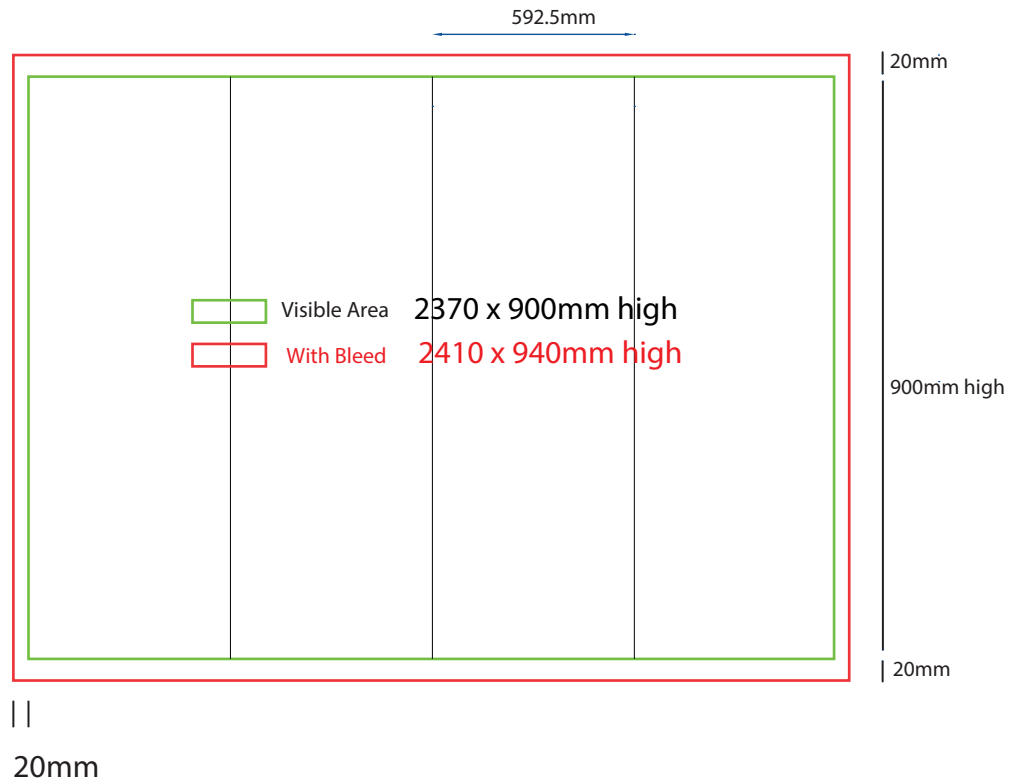

www.maxdisplays.com.au

How to Setup Print Ready Artwork

- Convert all text to outlines
- Embed all images and elements as per template
- No trim, crop or registration marks
- Artwork supplied as a PDF
- Bitmap images no less than 130 DPI

Sending Us Your Files

- Files under 10MB email to design@maxdisplay.com.au
- Over 10MB files, send your download link to our email or upload to our website www.maxdisplays.com.au