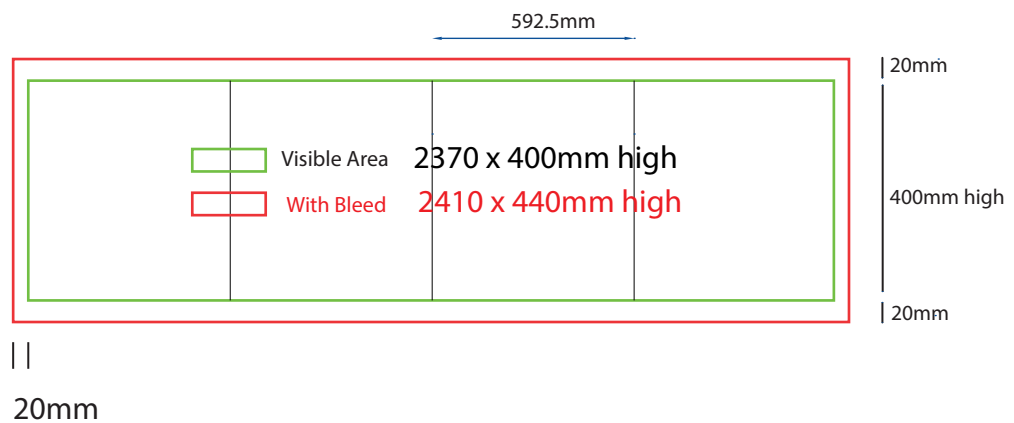

How to Setup Print Ready Artwork

- Convert all text to outlines
- Embed all images and elements as per template
- No trim, crop or registration marks
- Artwork supplied as a PDF
- Bitmap images no less than 130 DPI

Sending Us Your Files

- Files under 10MB email to design@maxdisplay.com.au
- Over 10MB files, send your download link to our email or upload to our website www.maxdisplays.com.au