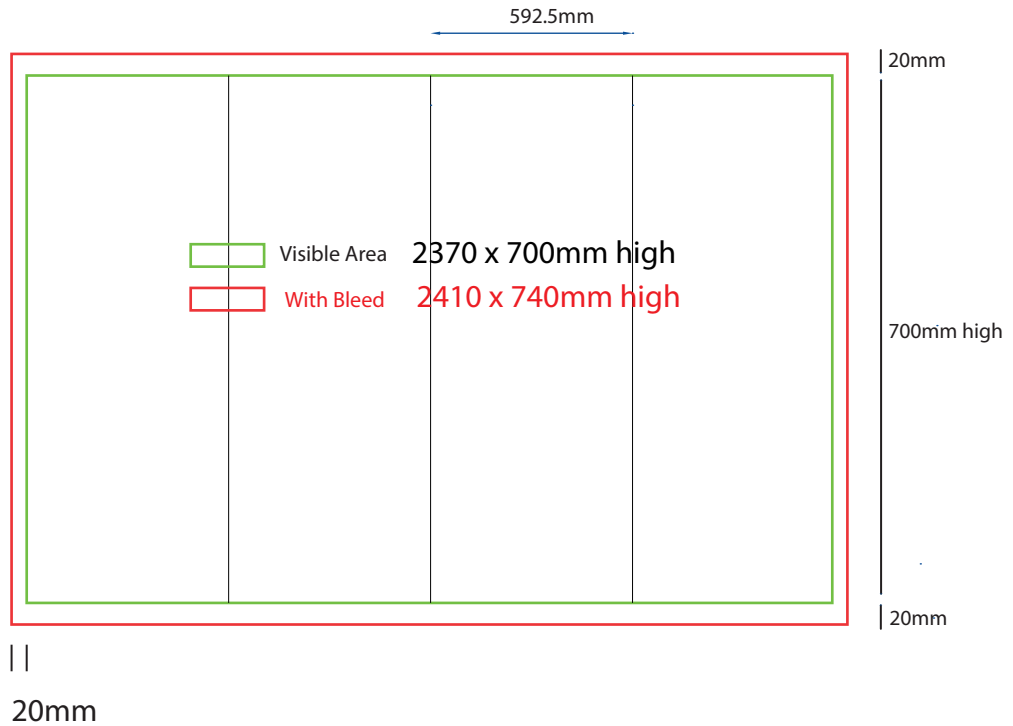

www.maxdisplays.com.au

How to Setup Print Ready Artwork

- Convert all text to outlines
- Embed all images and elements as per template
- No trim, crop or registration marks
- Artwork supplied as a PDF
- Bitmap images no less than 130 DPI

Sending Us Your Files

- Files under 10MB email to design@maxdisplay.com.au
- Over 10MB files, send your download link to our email or upload to our website www.maxdisplays.com.au