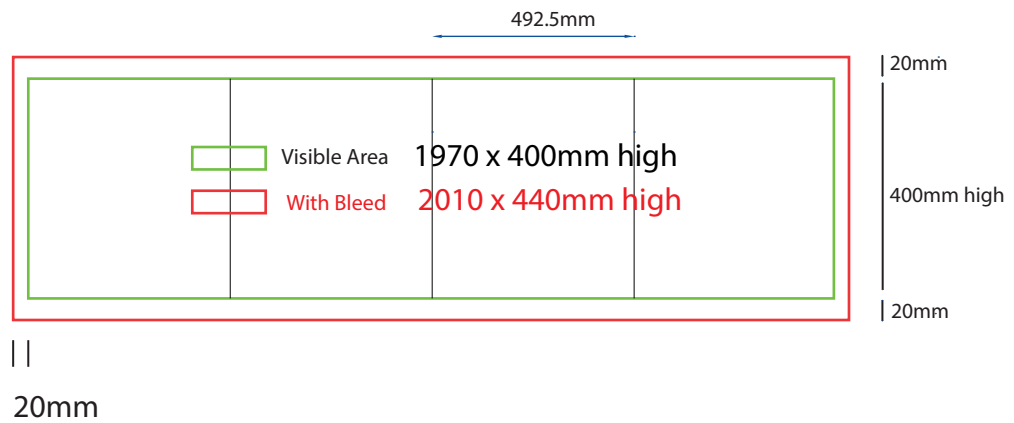

www.maxdisplays.com.au

How to Setup Print Ready Artwork

- Convert all text to outlines
- Embed all images and elements as per template
- No trim, crop or registration marks
- Artwork supplied as a PDF
- Bitmap images no less than 130 DPI

Sending Us Your Files

- Files under 10MB email to design@maxdisplay.com.au
- Over 10MB files, send your download link to our email or upload to our website www.maxdisplays.com.au