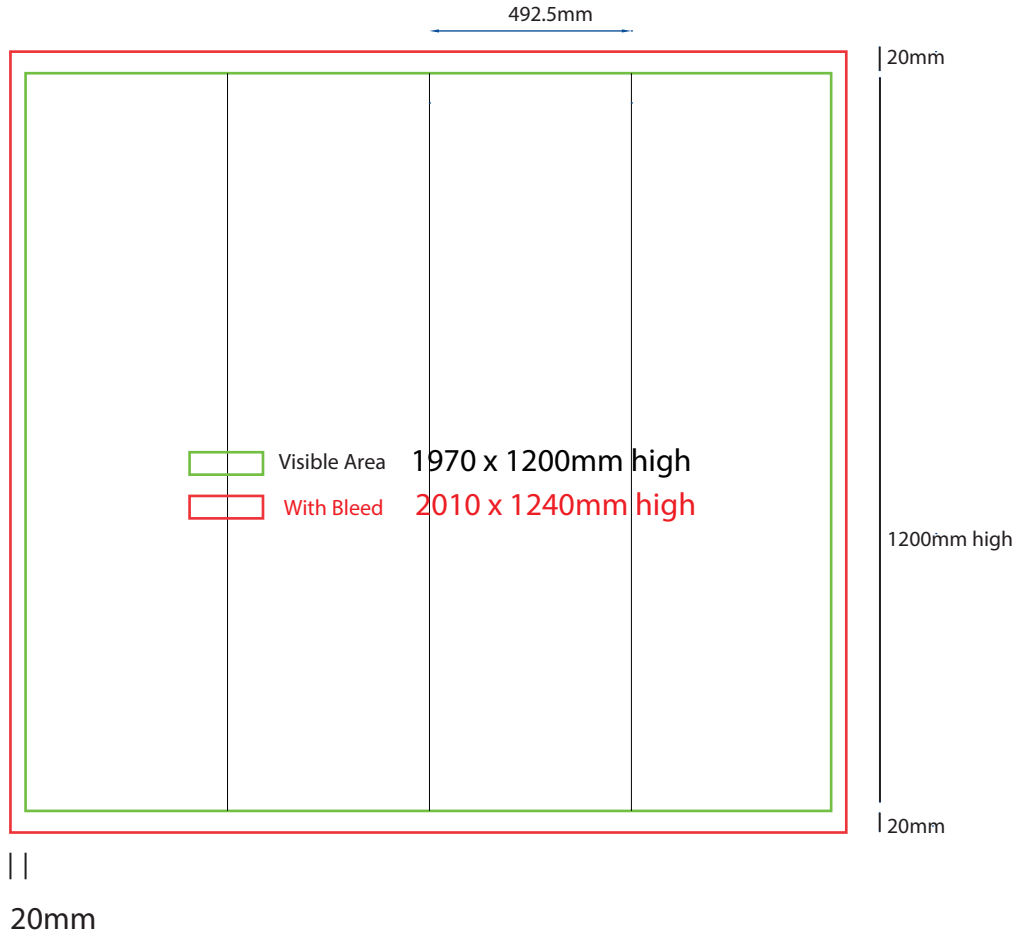

# Plinth Direct Print

500mm sq x 1100mm high

www.maxdisplays.com.au

## How to Setup Print Ready Artwork

- Convert all text to outlines
- Embed all images and elements as per template
- No trim, crop or registration marks
- Artwork supplied as a PDF
- Bitmap images no less than 130 DPI

# Plinth Direct Print

500mm sq x 1200mm high

www.maxdisplays.com.au