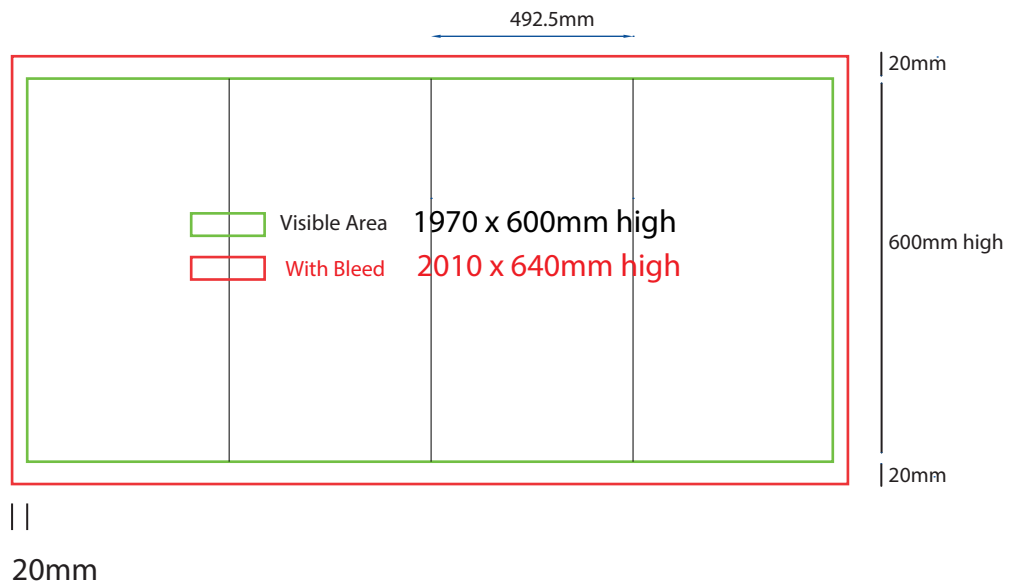

Plinth Direct Print

500mm sq x 600mm high

www.maxdisplays.com.au

How to Setup Print Ready Artwork

- Convert all text to outlines
- Embed all images and elements as per template
- No trim, crop or registration marks
- Artwork supplied as a PDF
- Bitmap images no less than 130 DPI

Sending Us Your Files

- Files under 10MB email to design@maxdisplay.com.au
- Over 10MB files, send your download link to our email or upload to our website www.maxdisplays.com.au