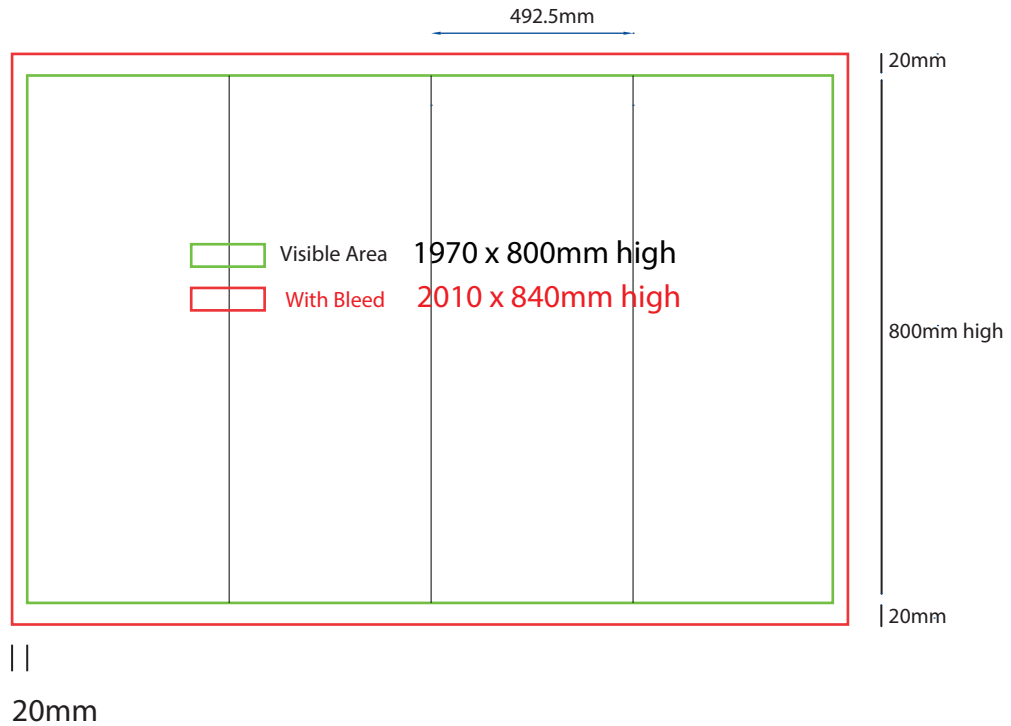

www.maxdisplays.com.au

How to Setup Print Ready Artwork

- Convert all text to outlines
- Embed all images and elements as per template
- No trim, crop or registration marks
- Artwork supplied as a PDF
- Bitmap images no less than 130 DPI

Sending Us Your Files

- Files under 10MB email to design@maxdisplay.com.au
- Over 10MB files, send your download link to our email or upload to our website www.maxdisplays.com.au