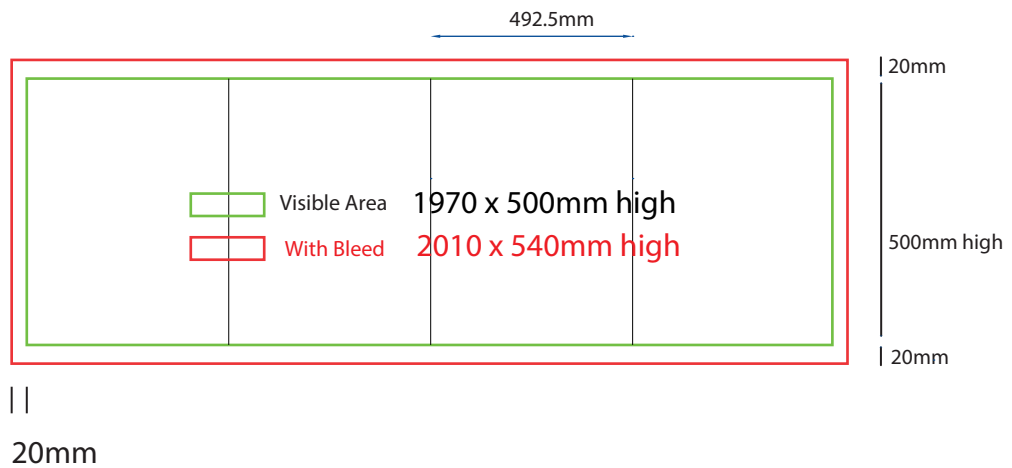

How to Setup Print Ready Artwork

- Convert all text to outlines
- Embed all images and elements as per template
- No trim, crop or registration marks
- Artwork supplied as a PDF
- Bitmap images no less than 130 DPI

Sending Us Your Files

- Files under 10MB email to design@maxdisplay.com.au
- Over 10MB files, send your download link to our email or upload to our website www.maxdisplays.com.au