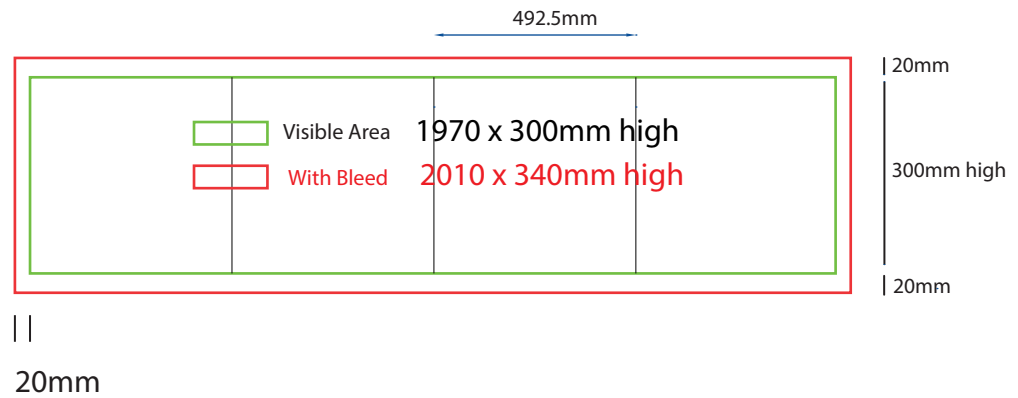

Plinth Direct Print

500mm sq x 300mm high

www.maxdisplays.com.au

How to Setup Print Ready Artwork

- Convert all text to outlines
- Embed all images and elements as per template
- No trim, crop or registration marks
- Artwork supplied as a PDF
- Bitmap images no less than 130 DPI

Sending Us Your Files

- Files under 10MB email to design@maxdisplay.com.au
- Over 10MB files, send your download link to our email or upload to our website www.maxdisplays.com.au