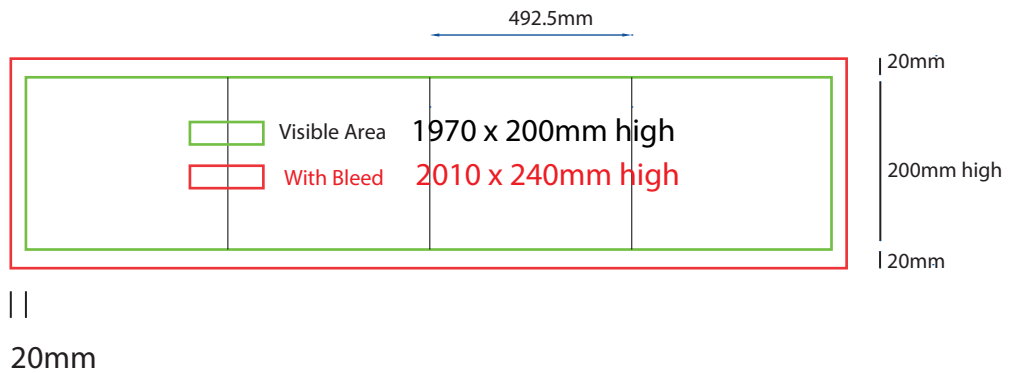

# Plinth Direct Print

500mm sq x 200mm high

www.maxdisplays.com.au