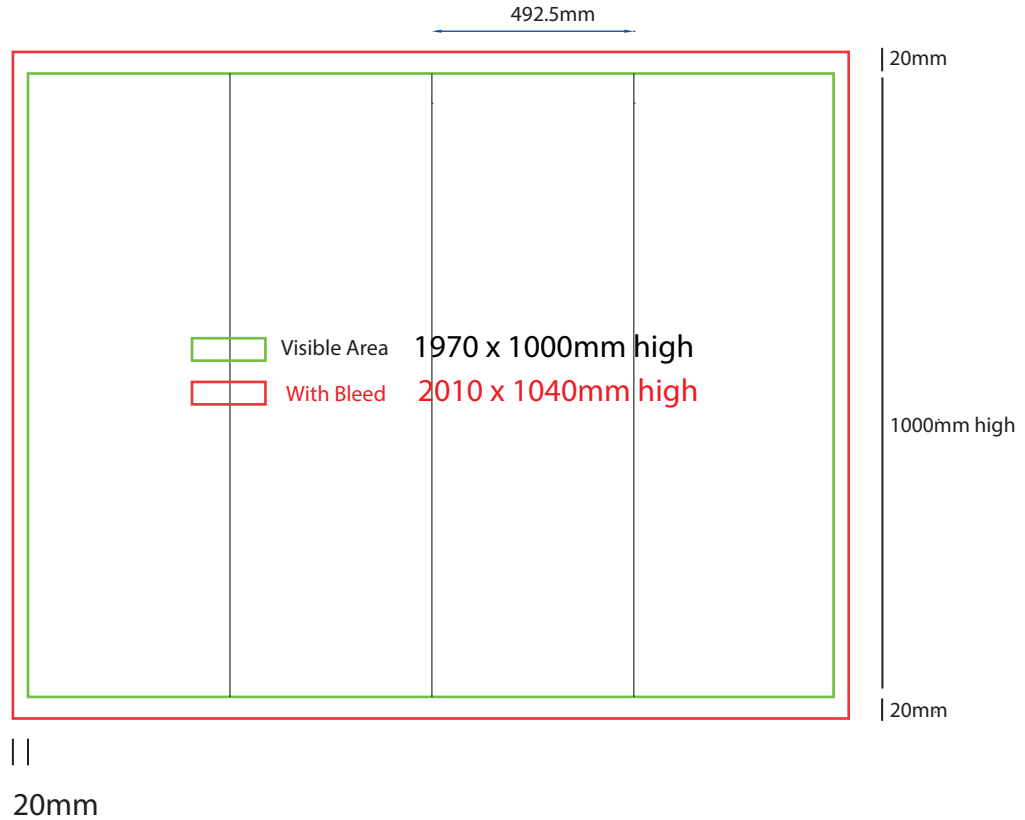

Plinth Direct Print

500mm sq x 1000mm high

www.maxdisplays.com.au

How to Setup Print Ready Artwork

- Convert all text to outlines
- Embed all images and elements as per template
- No trim, crop or registration marks
- Artwork supplied as a PDF
- Bitmap images no less than 130 DPI

Sending Us Your Files

- Files under 10MB email to design@maxdisplay.com.au
- Over 10MB files, send your download link to our email or upload to our website www.maxdisplays.com.au