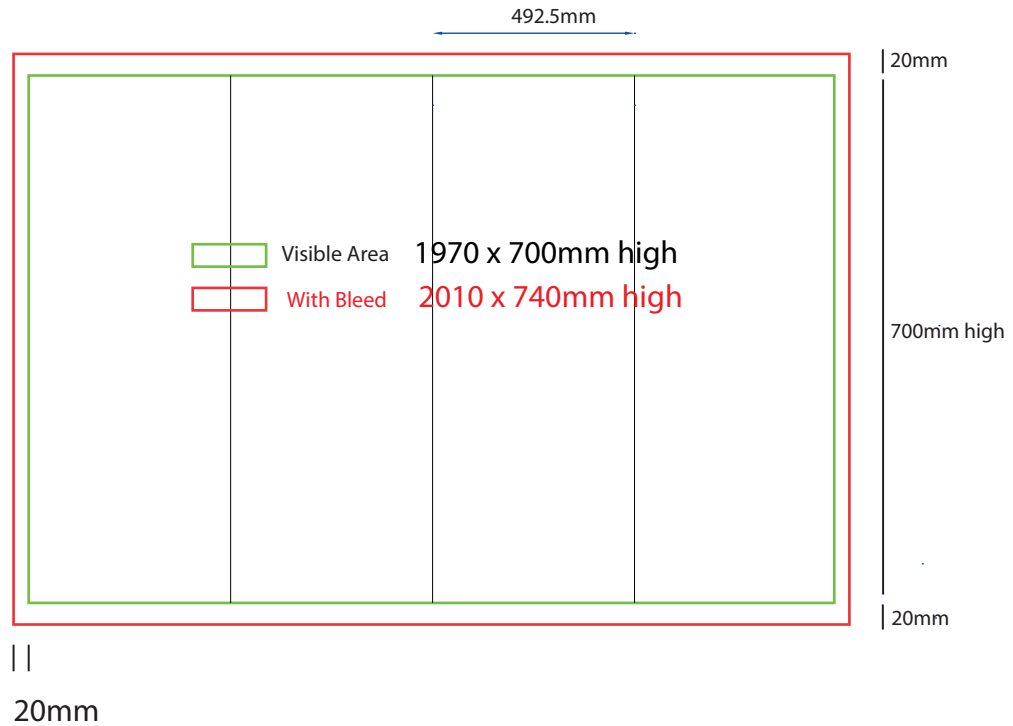

www.maxdisplays.com.au

How to Setup Print Ready Artwork

- Convert all text to outlines
- Embed all images and elements as per template
- No trim, crop or registration marks
- Artwork supplied as a PDF
- Bitmap images no less than 130 DPI

Sending Us Your Files

- Files under 10MB email to design@maxdisplay.com.au
- Over 10MB files, send your download link to our email or upload to our website www.maxdisplays.com.au