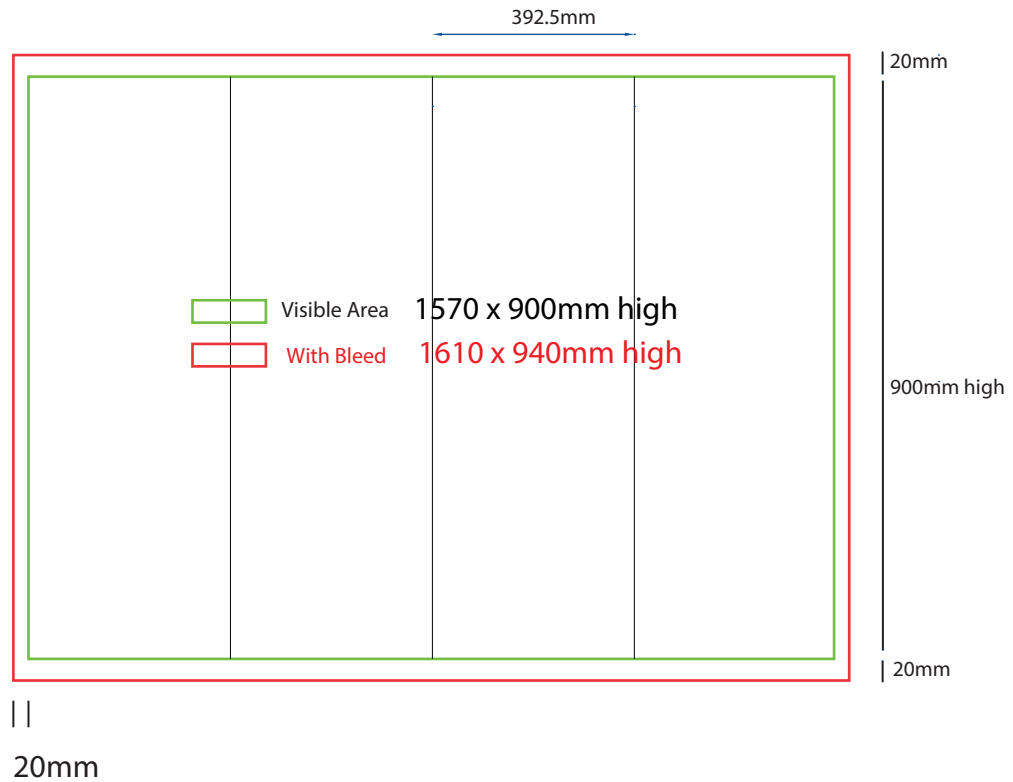

www.maxdisplays.com.au

How to Setup Print Ready Artwork

- Convert all text to outlines
- Embed all images and elements as per template
- No trim, crop or registration marks
- Artwork supplied as a PDF
- Bitmap images no less than 130 DPI

Sending Us Your Files

- Files under 10MB email to design@maxdisplay.com.au
- Over 10MB files, send your download link to our email or upload to our website www.maxdisplays.com.au