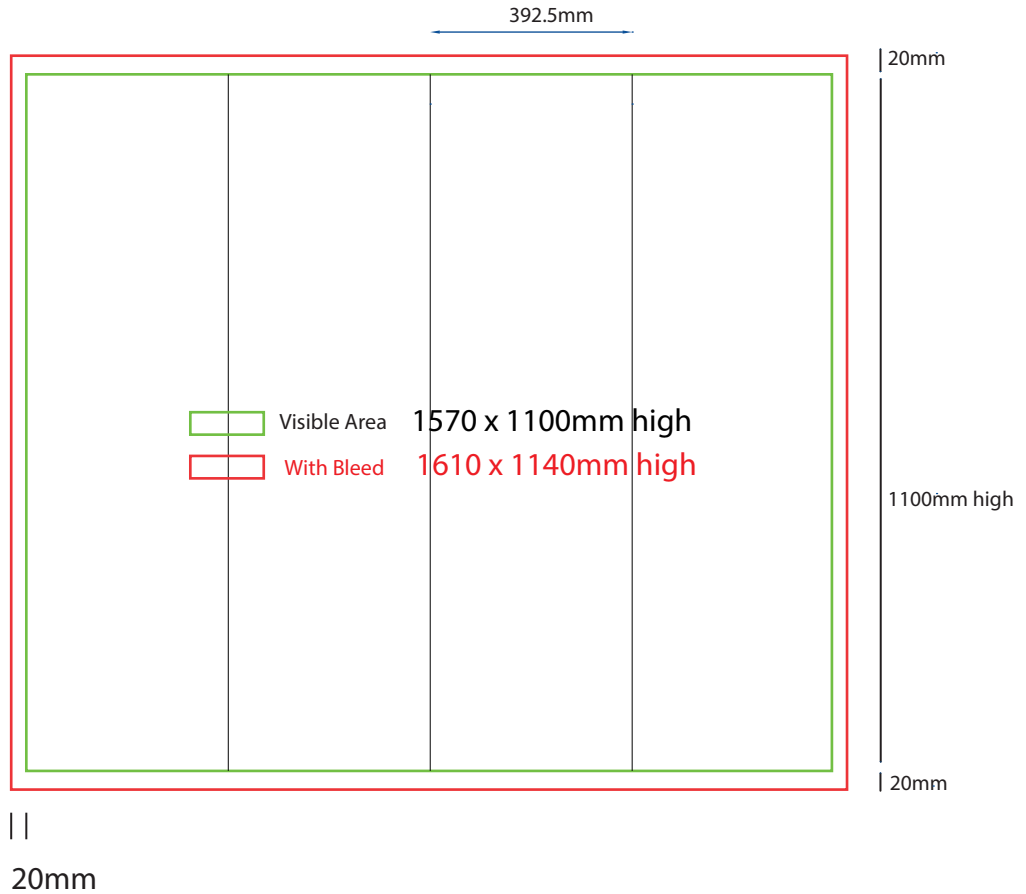

Plinth Direct Print

400mm sq x 1100mm high

www.maxdisplays.com.au

How to Setup Print Ready Artwork

- Convert all text to outlines
- Embed all images and elements as per template
- No trim, crop or registration marks
- Artwork supplied as a PDF
- Bitmap images no less than 130 DPI

Sending Us Your Files

- Files under 10MB email to design@maxdisplay.com.au
- Over 10MB files, send your download link to our email or upload to our website www.maxdisplays.com.au