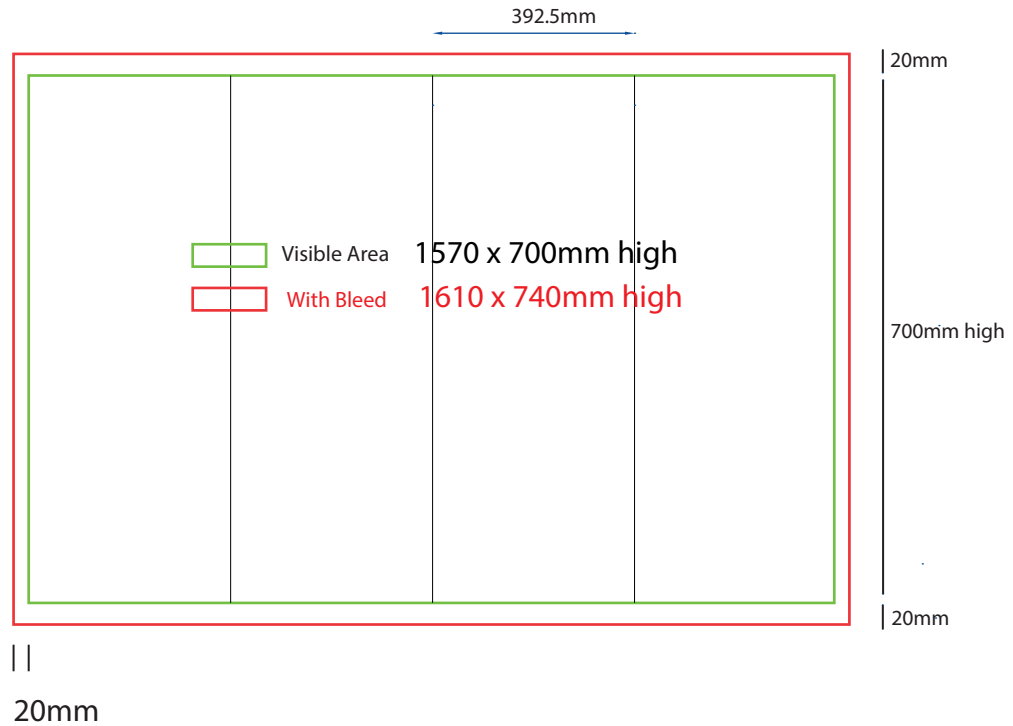

Plinth Direct Print

400mm sq x 700mm high

www.maxdisplays.com.au

How to Setup Print Ready Artwork

- Convert all text to outlines
- Embed all images and elements as per template
- No trim, crop or registration marks
- Artwork supplied as a PDF
- Bitmap images no less than 130 DPI

Sending Us Your Files

- Files under 10MB email to design@maxdisplay.com.au
- Over 10MB files, send your download link to our email or upload to our website www.maxdisplays.com.au