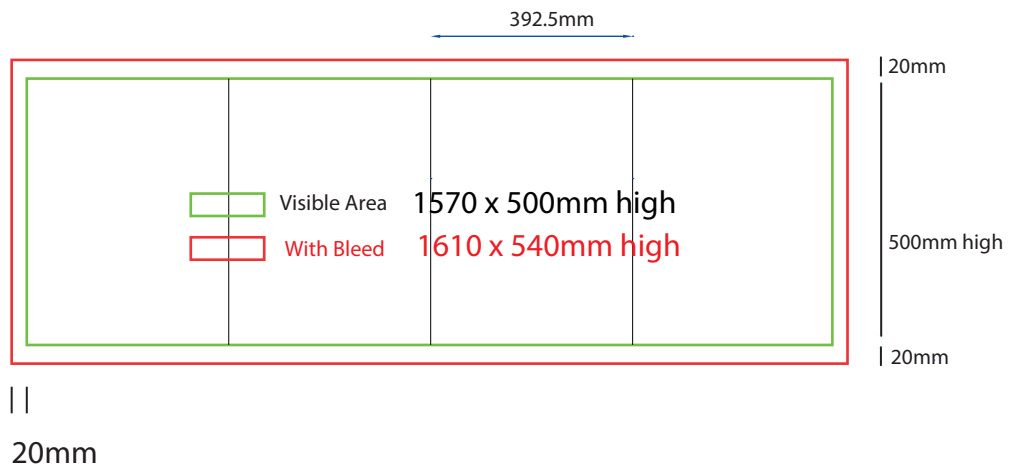

www.maxdisplays.com.au

How to Setup Print Ready Artwork

- Convert all text to outlines
- Embed all images and elements as per template
- No trim, crop or registration marks
- Artwork supplied as a PDF
- Bitmap images no less than 130 DPI

Sending Us Your Files

- Files under 10MB email to design@maxdisplay.com.au
- Over 10MB files, send your download link to our email or upload to our website www.maxdisplays.com.au