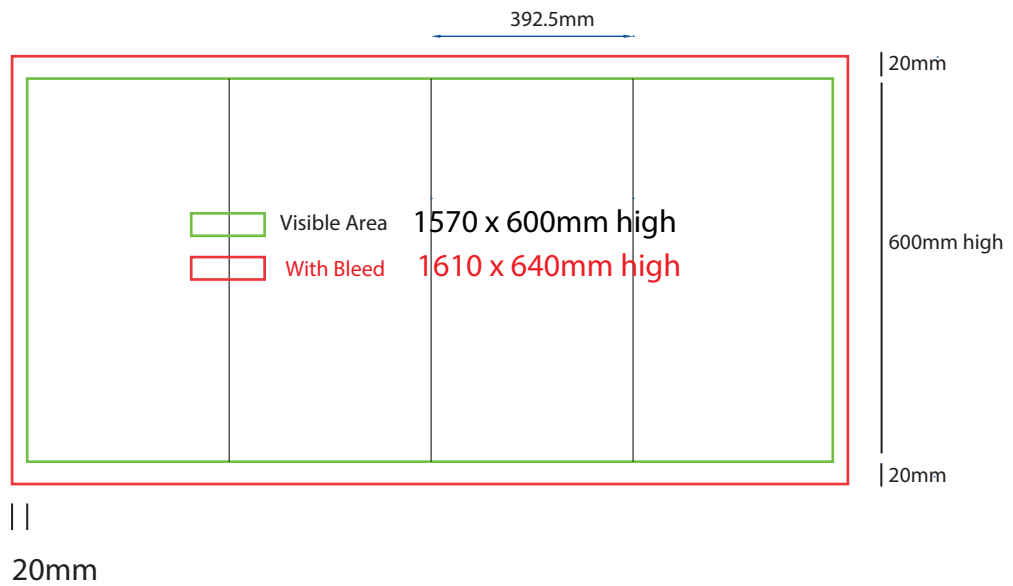

Plinth Direct Print

400mm sq x 600mm high

How to Setup Print Ready Artwork

- Convert all text to outlines
- Embed all images and elements as per template
- No trim, crop or registration marks
- Artwork supplied as a PDF
- Bitmap images no less than 130 DPI

Sending Us Your Files

- Files under 10MB email to design@maxdisplay.com.au
- Over 10MB files, send your download link to our email or upload to our website www.maxdisplays.com.au