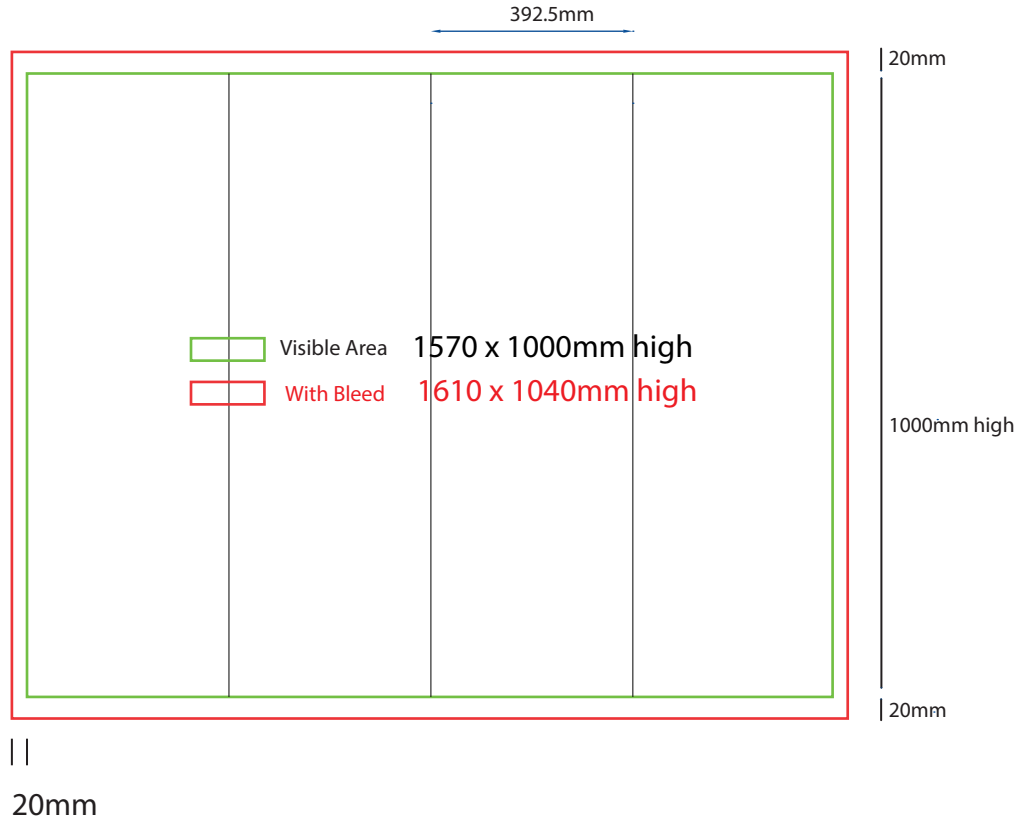

Plinth Direct Print

400mm sq x 1000mm high

www.maxdisplays.com.au

How to Setup Print Ready Artwork

- Convert all text to outlines
- Embed all images and elements as per template
- No trim, crop or registration marks
- Artwork supplied as a PDF
- Bitmap images no less than 130 DPI

Sending Us Your Files

- Files under 10MB email to design@maxdisplay.com.au
- Over 10MB files, send your download link to our email or upload to our website www.maxdisplays.com.au