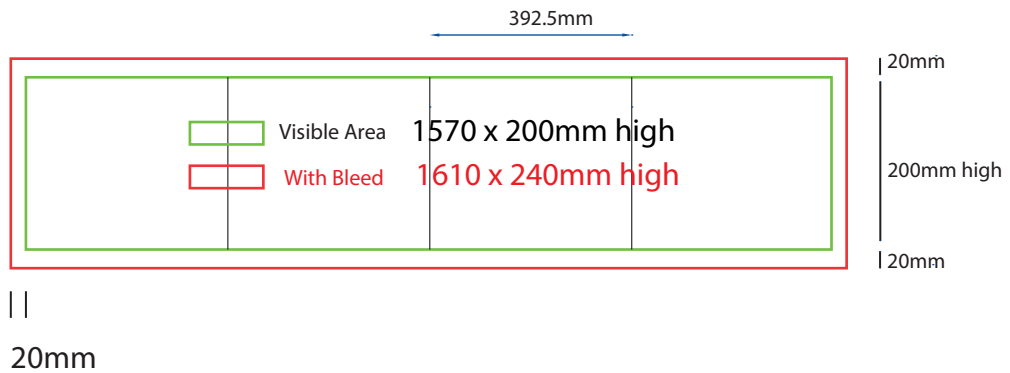

Plinth Direct Print

400mm sq x 200mm high

www.maxdisplays.com.au

How to Setup Print Ready Artwork

- Convert all text to outlines
- Embed all images and elements as per template
- No trim, crop or registration marks
- Artwork supplied as a PDF
- Bitmap images no less than 130 DPI