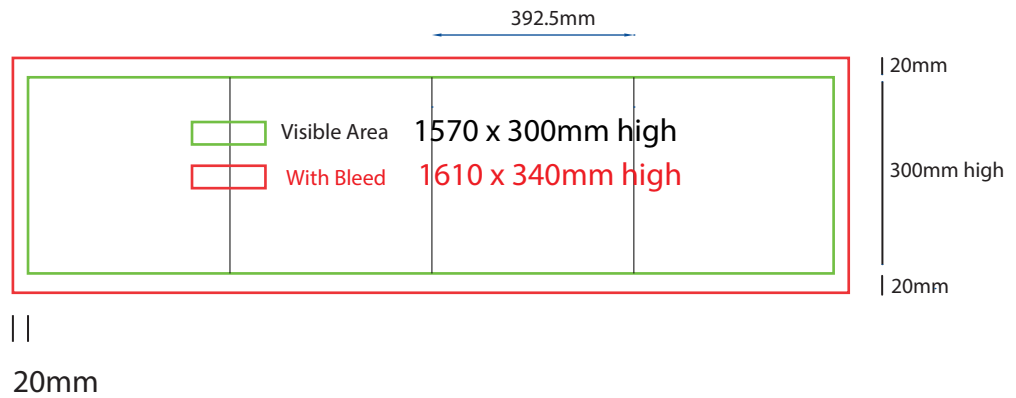

Plinth Direct Print

400mm sq x 300mm high

How to Setup Print Ready Artwork

- Convert all text to outlines
- Embed all images and elements as per template
- No trim, crop or registration marks
- Artwork supplied as a PDF
- Bitmap images no less than 130 DPI

Sending Us Your Files

- Files under 10MB email to design@maxdisplay.com.au
- Over 10MB files, send your download link to our email or upload to our website www.maxdisplays.com.au