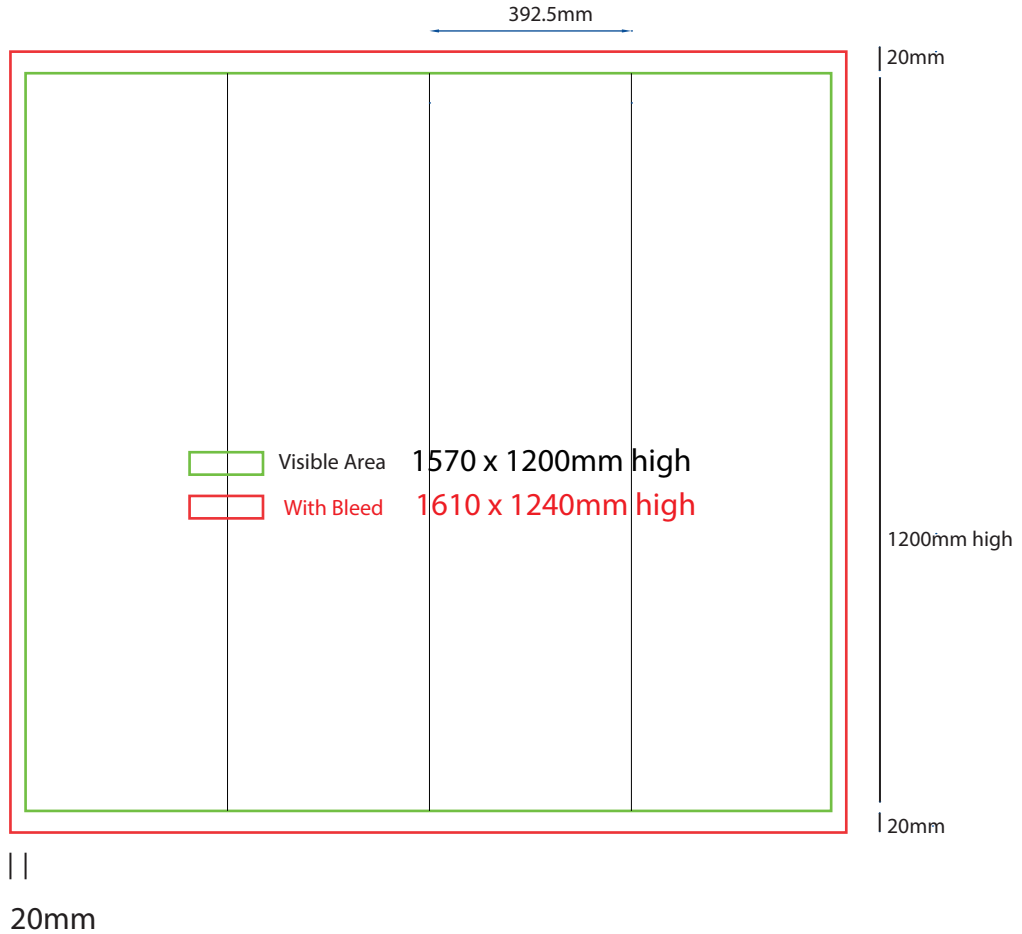

Plinth Direct Print

400mm sq x 1200mm high

How to Setup Print Ready Artwork

- Convert all text to outlines
- Embed all images and elements as per template
- No trim, crop or registration marks
- Artwork supplied as a PDF
- Bitmap images no less than 130 DPI

Sending Us Your Files

- Files under 10MB email to design@maxdisplay.com.au
- Over 10MB files, send your download link to our email or upload to our website www.maxdisplays.com.au