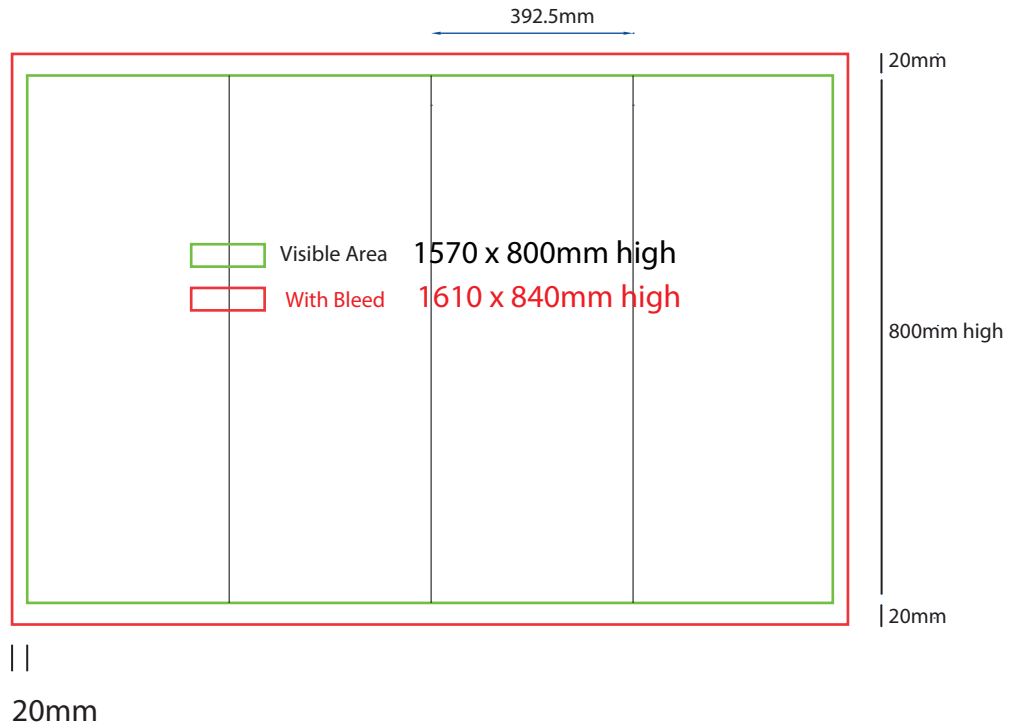

Plinth Direct Print

400mm sq x 800mm high

www.maxdisplays.com.au

How to Setup Print Ready Artwork

- Convert all text to outlines
- Embed all images and elements as per template
- No trim, crop or registration marks
- Artwork supplied as a PDF
- Bitmap images no less than 130 DPI

Sending Us Your Files

- Files under 10MB email to design@maxdisplay.com.au
- Over 10MB files, send your download link to our email or upload to our website www.maxdisplays.com.au