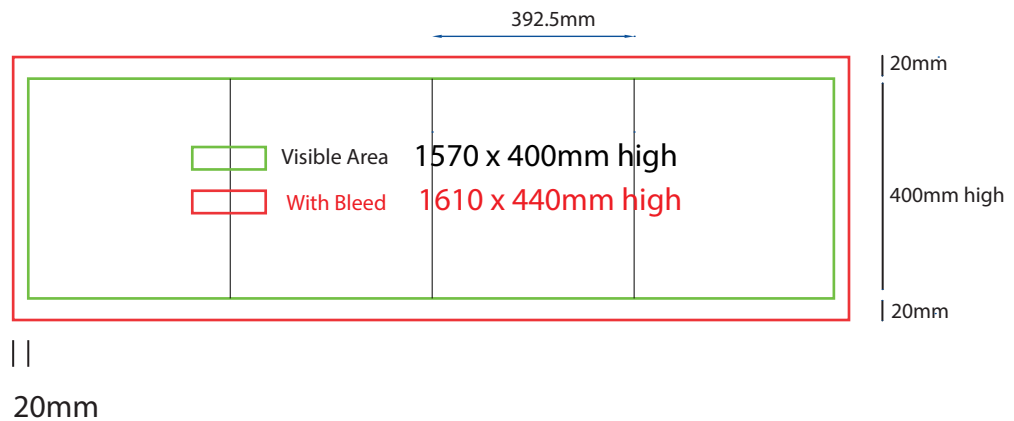

How to Setup Print Ready Artwork

- Convert all text to outlines
- Embed all images and elements as per template
- No trim, crop or registration marks
- Artwork supplied as a PDF
- Bitmap images no less than 130 DPI

Sending Us Your Files

- Files under 10MB email to design@maxdisplay.com.au
- Over 10MB files, send your download link to our email or upload to our website www.maxdisplays.com.au