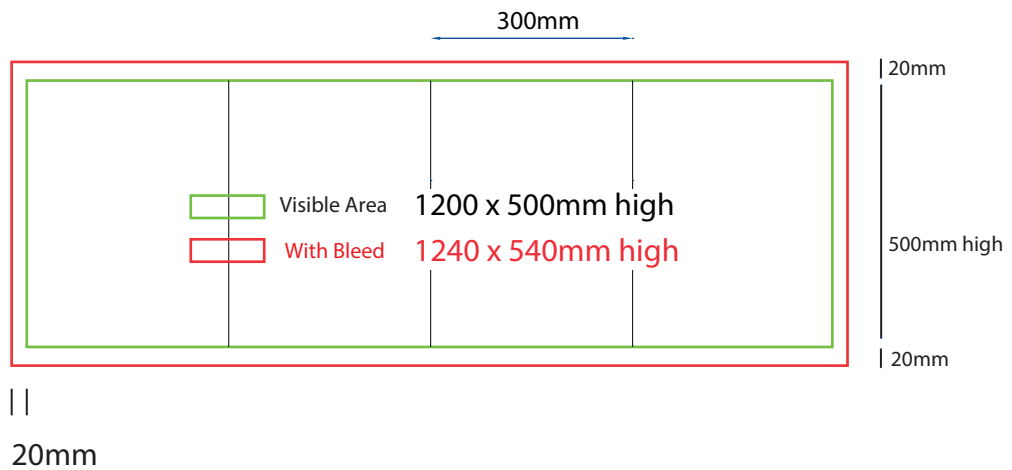

www.maxdisplays.com.au

How to Setup Print Ready Artwork

- Convert all text to outlines
- Embed all images and elements as per template
- No trim, crop or registration marks
- Artwork supplied as a PDF
- Bitmap images no less than 130 DPI

Sending Us Your Files

- Files under 10MB email to design@maxdisplay.com.au
- Over 10MB files, send your download link to our email or upload to our website www.maxdisplays.com.au