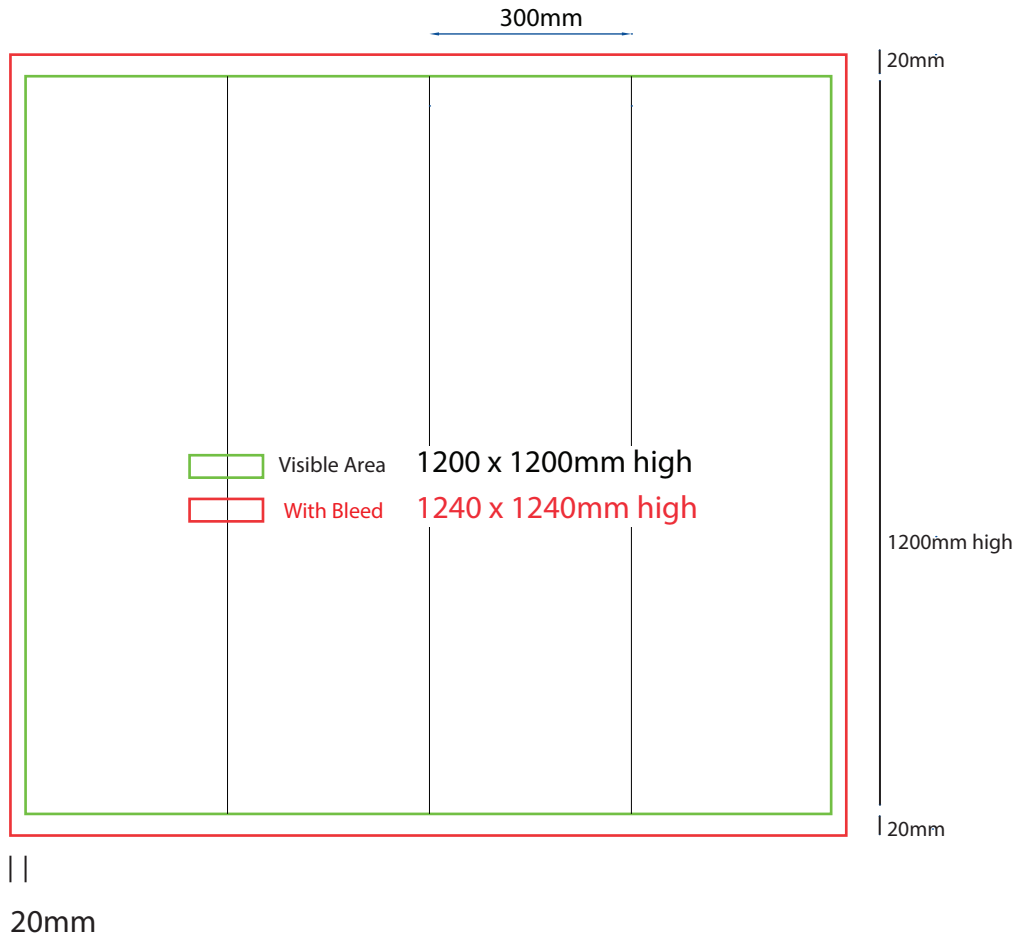

300mm sq x 1200mm high

www.maxdisplays.com.au

How to Setup Print Ready Artwork

- Convert all text to outlines
- Embed all images and elements as per template
- No trim, crop or registration marks
- Artwork supplied as a PDF
- Bitmap images no less than 130 DPI

Sending Us Your Files

- Files under 10MB email to design@maxdisplay.com.au
- Over 10MB files, send your download link to our email or upload to our website www.maxdisplays.com.au