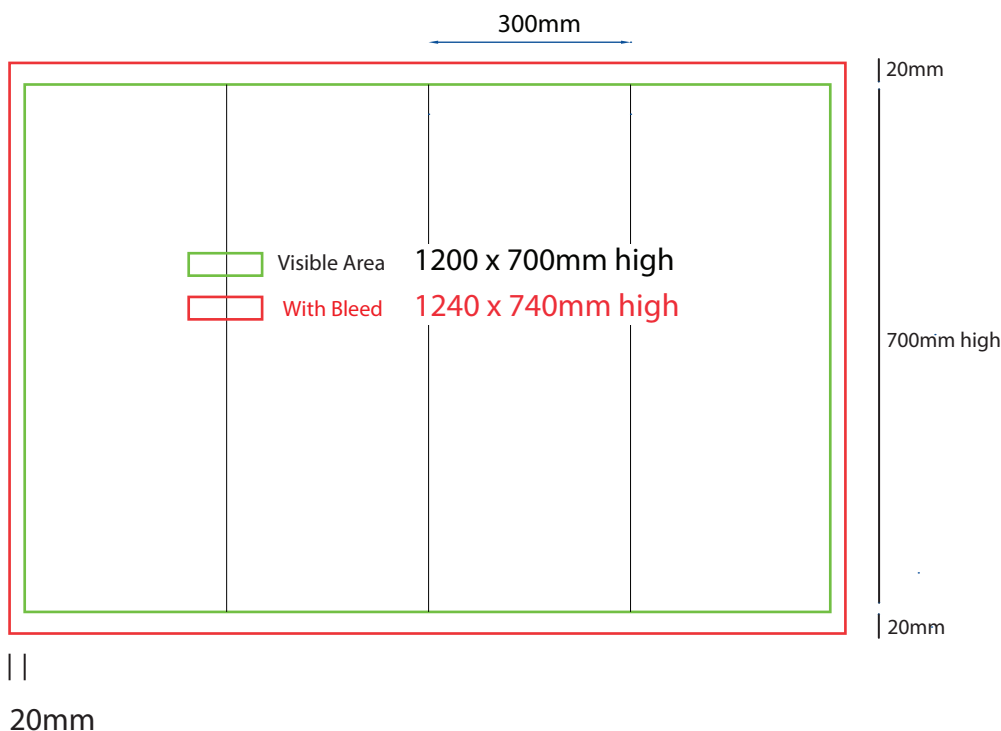

300mm sq x 700mm high

www.maxdisplays.com.au

How to Setup Print Ready Artwork

- Convert all text to outlines
- Embed all images and elements as per template
- No trim, crop or registration marks
- Artwork supplied as a PDF
- Bitmap images no less than 130 DPI

Sending Us Your Files

- Files under 10MB email to design@maxdisplay.com.au
- Over 10MB files, send your download link to our email or upload to our website www.maxdisplays.com.au