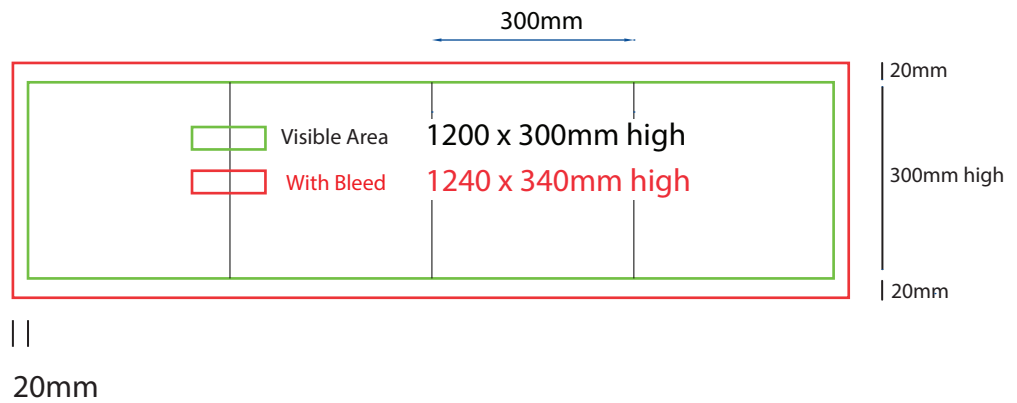

www.maxdisplays.com.au

How to Setup Print Ready Artwork

- Convert all text to outlines
- Embed all images and elements as per template
- No trim, crop or registration marks
- Artwork supplied as a PDF
- Bitmap images no less than 130 DPI

Sending Us Your Files

- Files under 10MB email to design@maxdisplay.com.au
- Over 10MB files, send your download link to our email or upload to our website www.maxdisplays.com.au