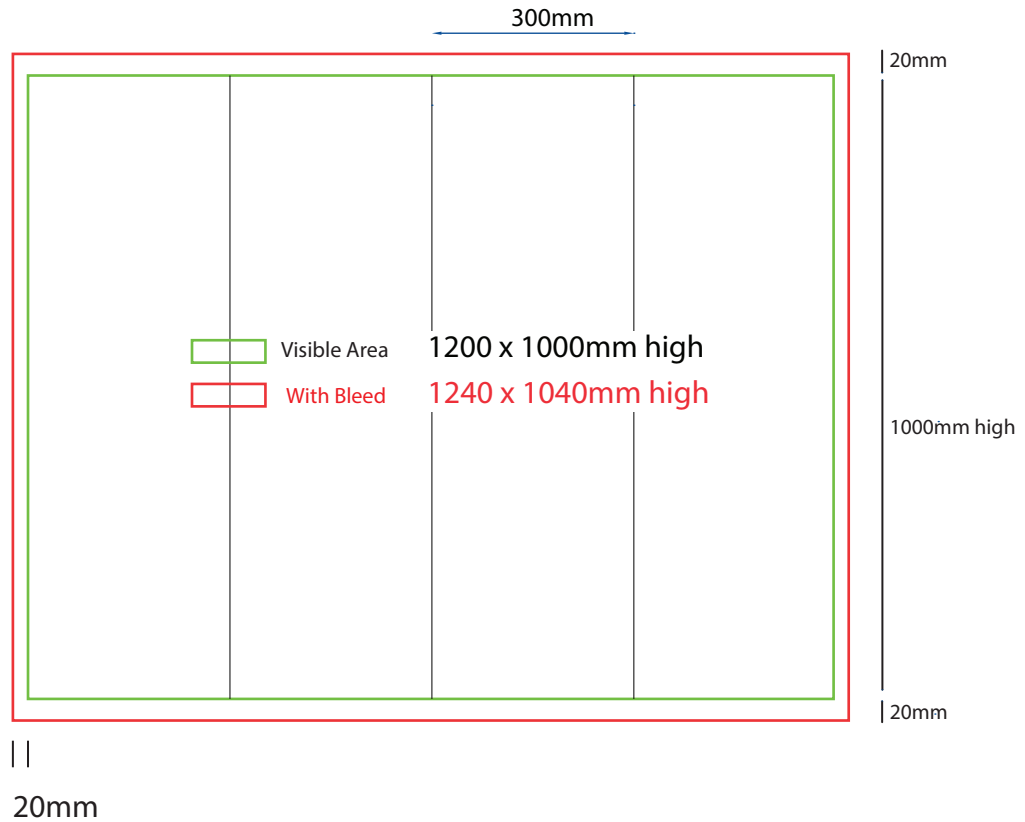

300mm sq x 1000mm high

www.maxdisplays.com.au

How to Setup Print Ready Artwork

- Convert all text to outlines
- Embed all images and elements as per template
- No trim, crop or registration marks
- Artwork supplied as a PDF
- Bitmap images no less than 130 DPI

Sending Us Your Files

- Files under 10MB email to design@maxdisplay.com.au
- Over 10MB files, send your download link to our email or upload to our website www.maxdisplays.com.au