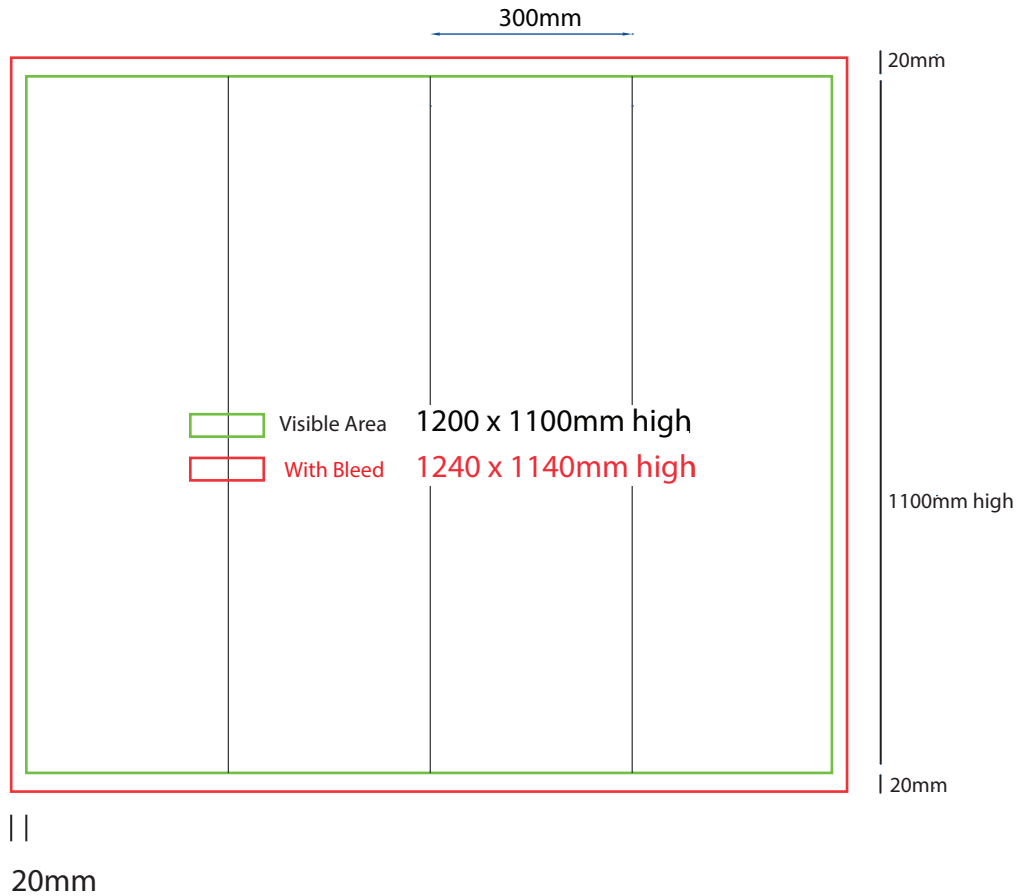

300mm sq x 1000mm high

www.maxdisplays.com.au

### How to Setup Print Ready Artwork

- Convert all text to outlines
- Embed all images and elements as per template
- No trim, crop or registration marks
- Artwork supplied as a PDF
- Bitmap images no less than 130 DPI

300mm sq x 1100mm high

www.maxdisplays.com.au