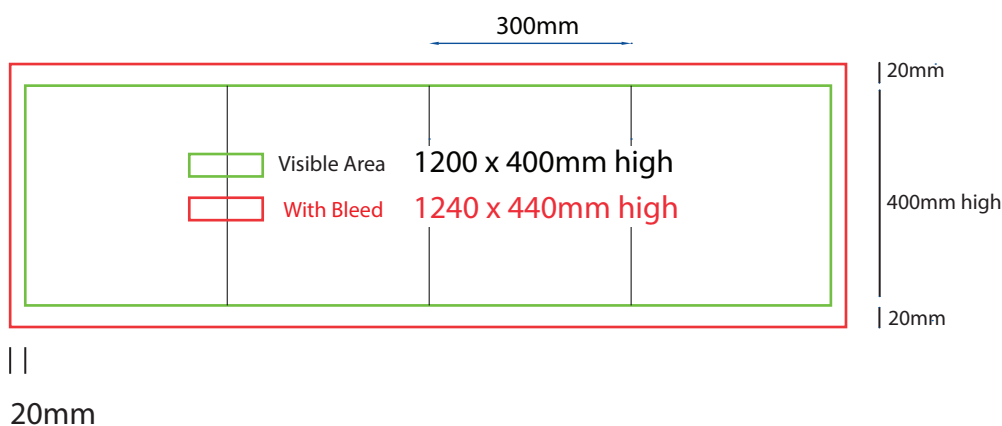

300mm sq x 400mm high

www.maxdisplays.com.au

How to Setup Print Ready Artwork

- Convert all text to outlines
- Embed all images and elements as per template
- No trim, crop or registration marks
- Artwork supplied as a PDF
- Bitmap images no less than 130 DPI

Sending Us Your Files

- Files under 10MB email to design@maxdisplay.com.au
- Over 10MB files, send your download link to our email or upload to our website www.maxdisplays.com.au