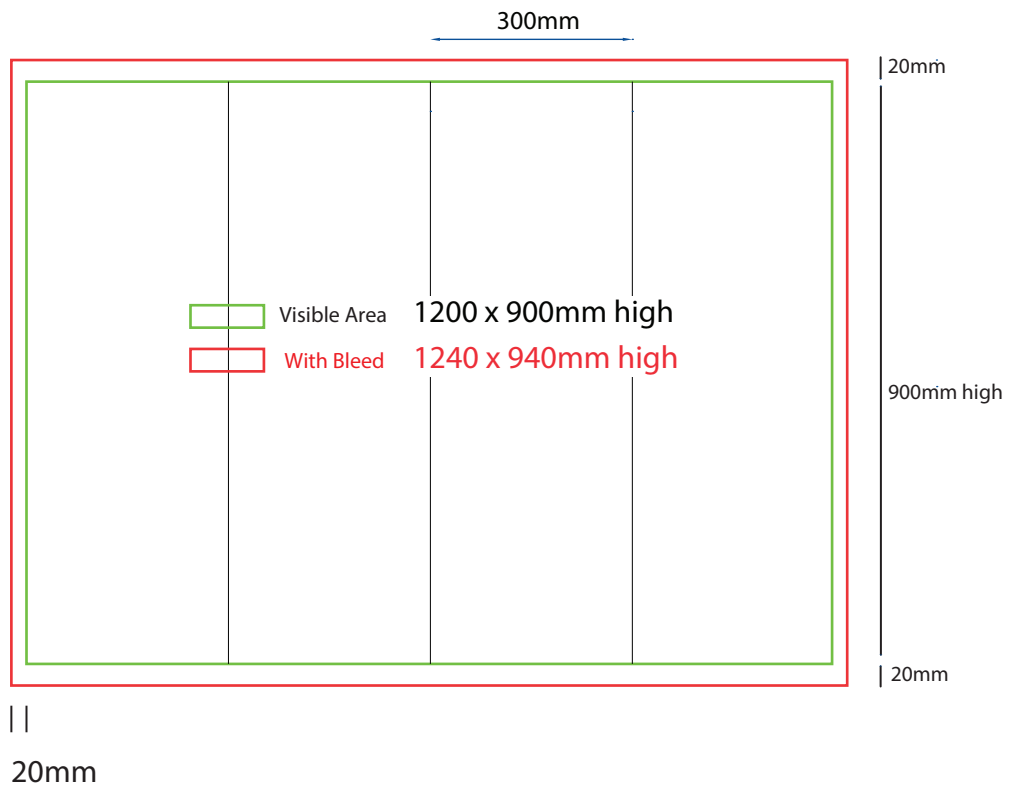

www.maxdisplays.com.au

How to Setup Print Ready Artwork

- Convert all text to outlines
- Embed all images and elements as per template
- No trim, crop or registration marks
- Artwork supplied as a PDF
- Bitmap images no less than 130 DPI

Sending Us Your Files

- Files under 10MB email to design@maxdisplay.com.au
- Over 10MB files, send your download link to our email or upload to our website www.maxdisplays.com.au