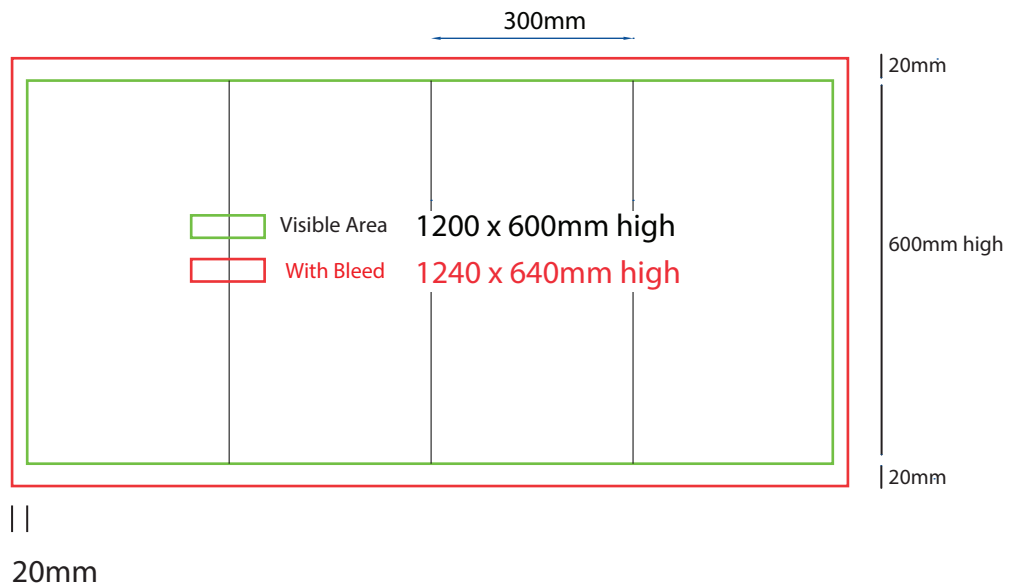

www.maxdisplays.com.au

How to Setup Print Ready Artwork

- Convert all text to outlines
- Embed all images and elements as per template
- No trim, crop or registration marks
- Artwork supplied as a PDF
- Bitmap images no less than 130 DPI

Sending Us Your Files

- Files under 10MB email to design@maxdisplay.com.au
- Over 10MB files, send your download link to our email or upload to our website www.maxdisplays.com.au