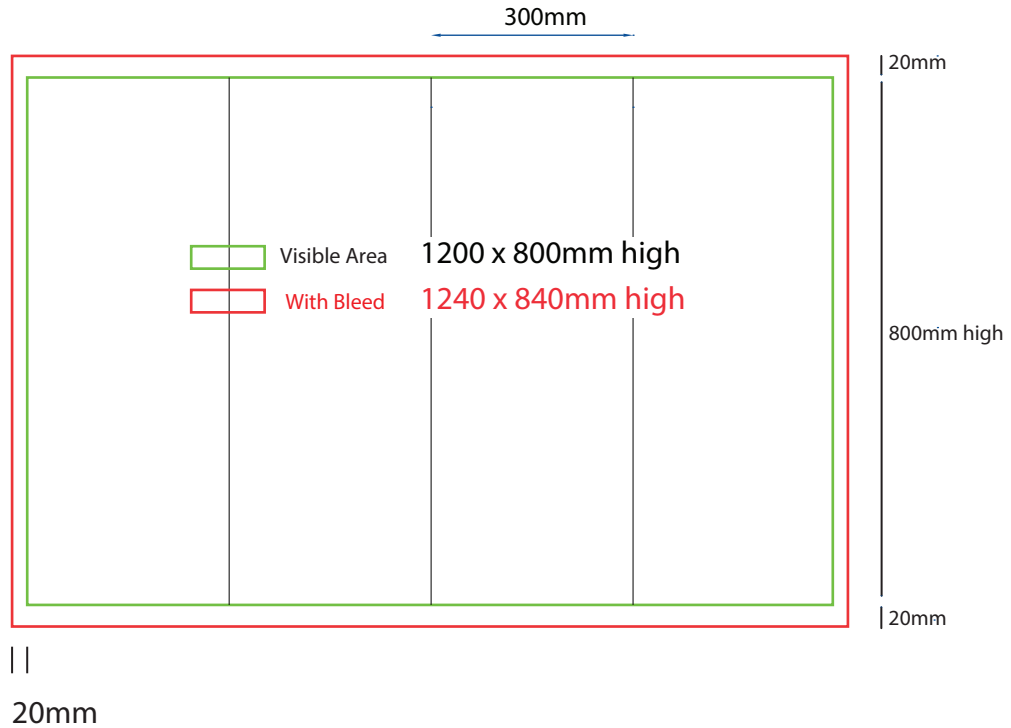

MAX DISPLAYS®

Lycra sock fabric branding

300mm sq x 800mm high

Artwork Guide

How to Setup Print Ready Artwork

- Convert all text to outlines
- Embed all images and elements as per template
- No trim, crop or registration marks
- Artwork supplied as a PDF
- Bitmap images no less than 130 DPI

Sending Us Your Files

- Files under 10MB email to design@maxdisplay.com.au
- Over 10MB files, send your download link to our email or upload to our website www.maxdisplays.com.au

www.maxdisplays.com.au

For more information call 02 9011 6785 or email: info@maxdisplays.com.au