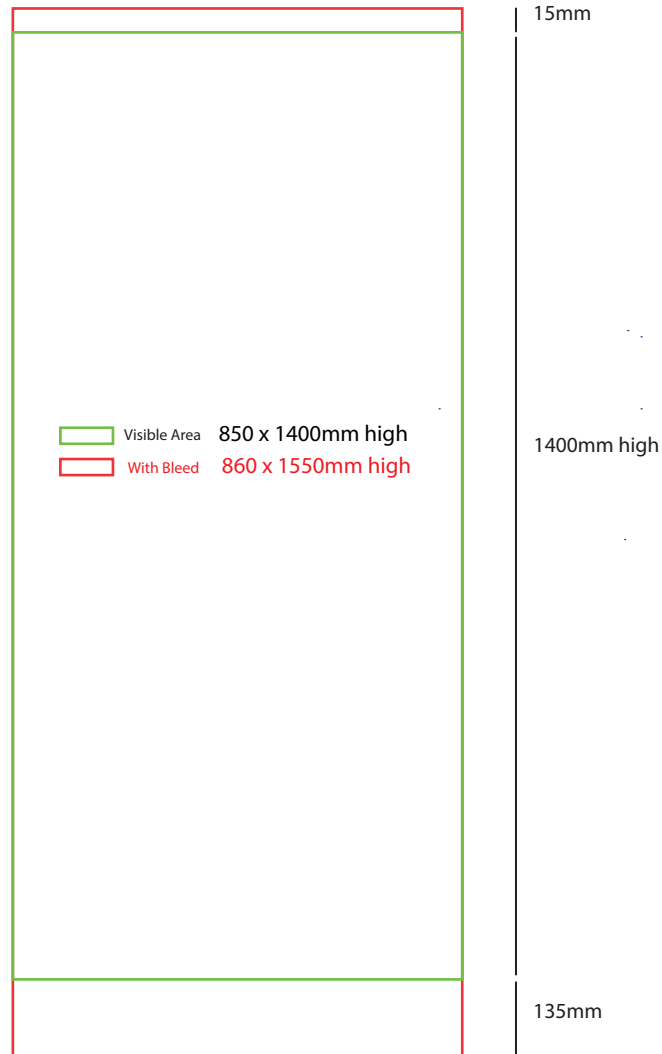

Pull Up Banner

850mm w x 1400mm high

How to Setup Print Ready Artwork

- Convert all text to outlines
- Embed all images and elements as per template
- No trim, crop or registration marks
- Artwork supplied as a PDF
- Bitmap images no less than 130 DPI