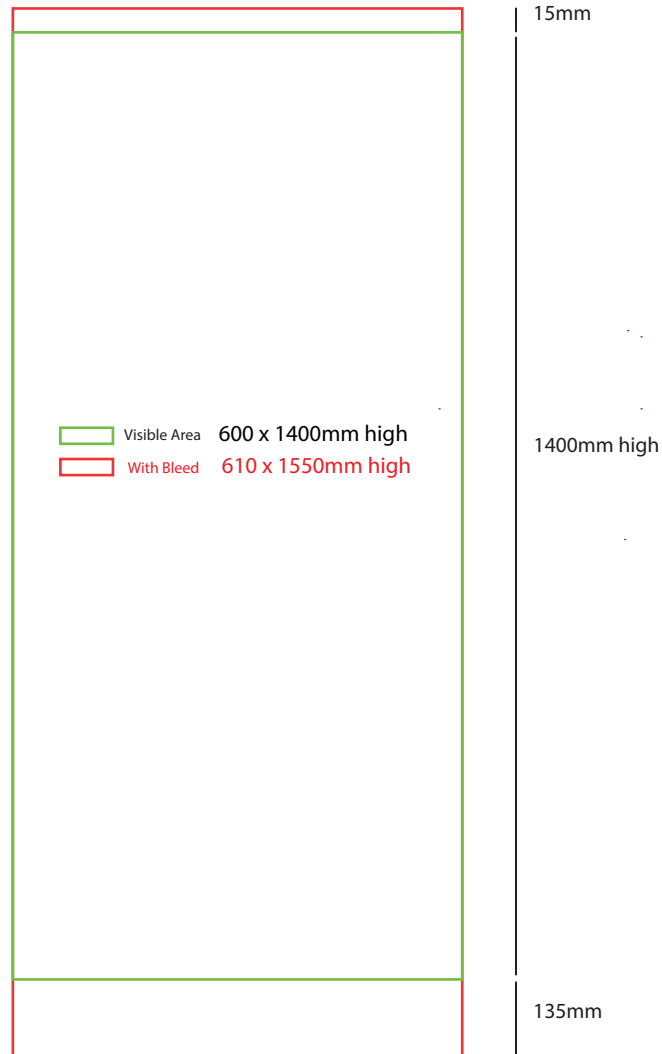

Pull Up Banner

600mm w x 1400mm high

www.maxdisplays.com.au

How to Setup Print Ready Artwork

- Convert all text to outlines
- Embed all images and elements as per template
- No trim, crop or registration marks
- Artwork supplied as a PDF
- Bitmap images no less than 130 DPI