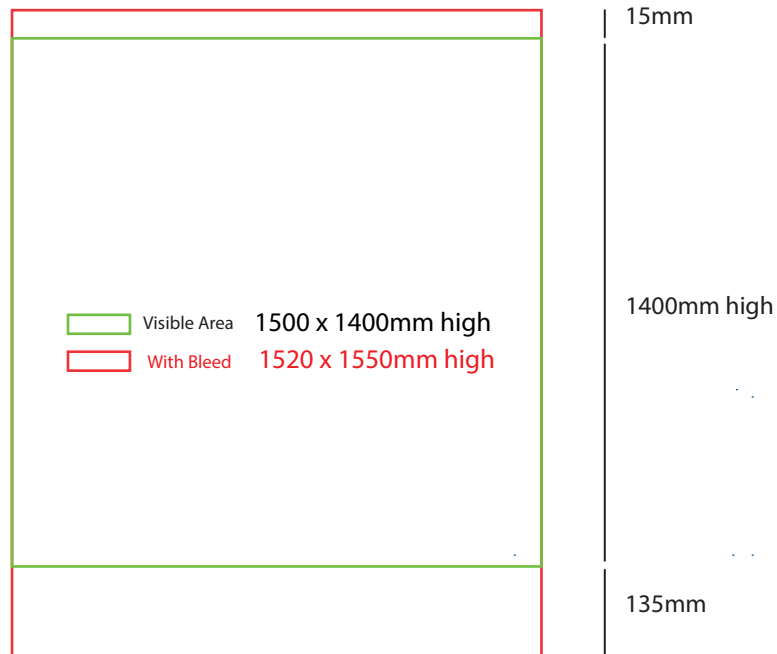

Pull Up Banner

1500mm w x 1400mm high

How to Setup Print Ready Artwork

- Convert all text to outlines
- Embed all images and elements as per template
- No trim, crop or registration marks
- Artwork supplied as a PDF
- Bitmap images no less than 130 DPI