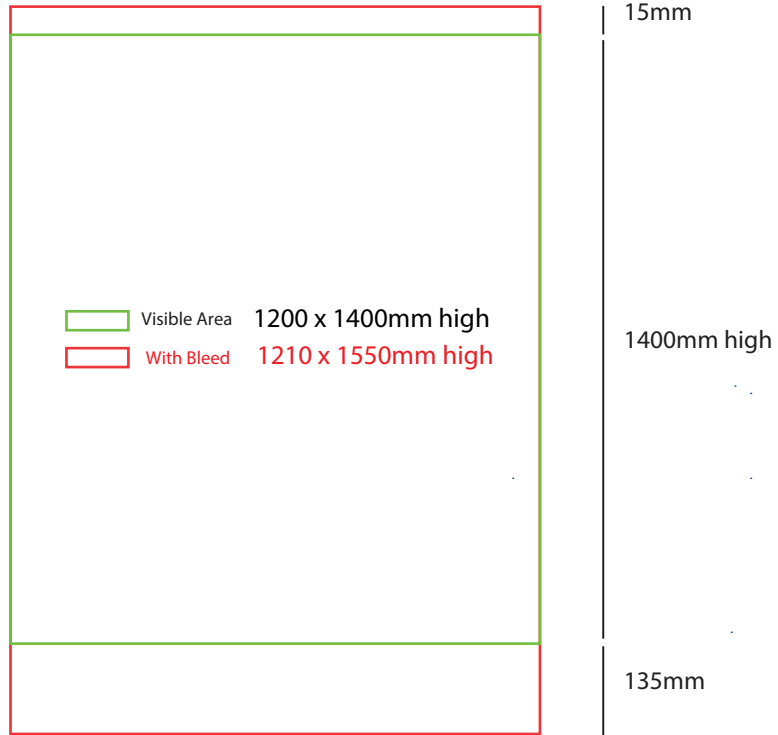

# Pull Up Banner

1200mm w x 1400mm high

www.maxdisplays.com.au

## How to Setup Print Ready Artwork

- Convert all text to outlines
- Embed all images and elements as per template
- No trim, crop or registration marks
- Artwork supplied as a PDF
- Bitmap images no less than 130 DPI