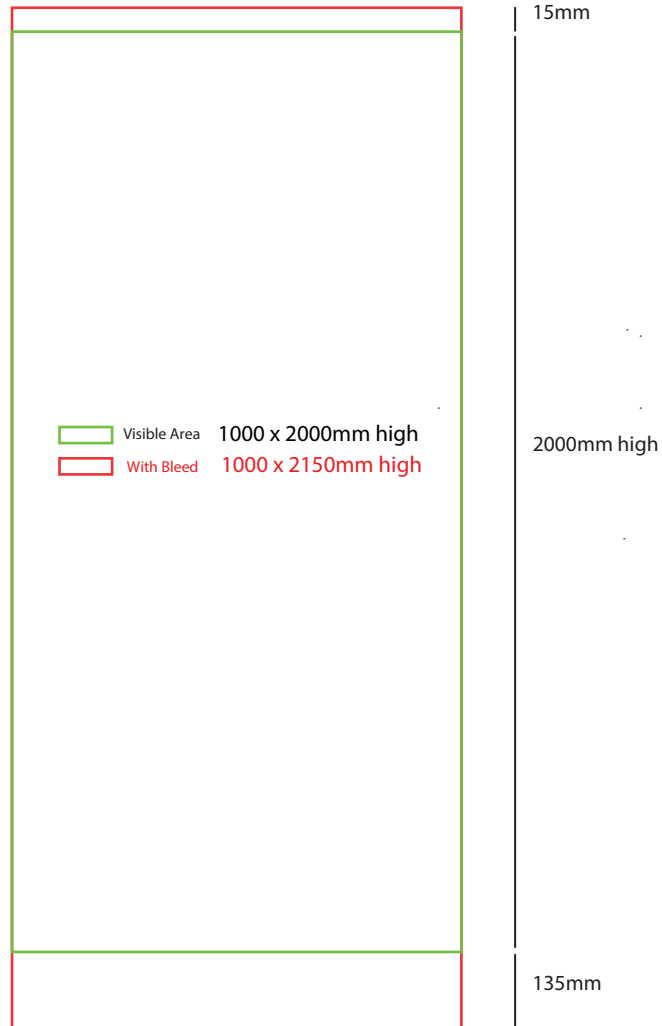

# Pull Up Banner

1000mm w x 2000mm high

## How to Setup Print Ready Artwork

- Convert all text to outlines
- Embed all images and elements as per template
- No trim, crop or registration marks
- Artwork supplied as a PDF
- Bitmap images no less than 130 DPI