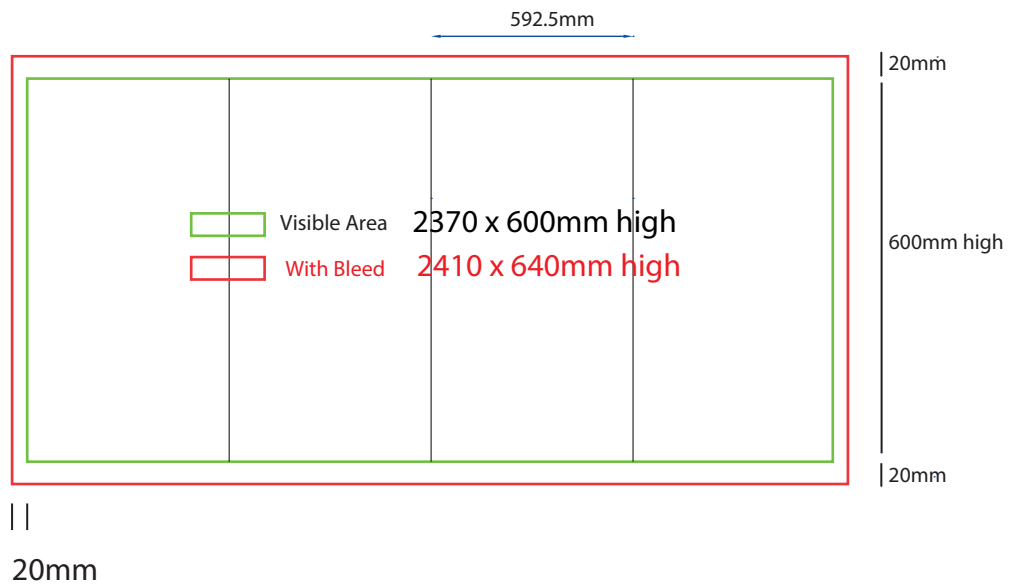

Plinth Direct Print

600mm sq x 600mm high

www.maxdisplays.com.au

How to Setup Print Ready Artwork

- Convert all text to outlines
- Embed all images and elements as per template
- No trim, crop or registration marks
- Artwork supplied as a PDF
- Bitmap images no less than 130 DPI

Sending Us Your Files

- Files under 10MB email to design@maxdisplay.com.au
- Over 10MB files, send your download link to our email or upload to our website www.maxdisplays.com.au