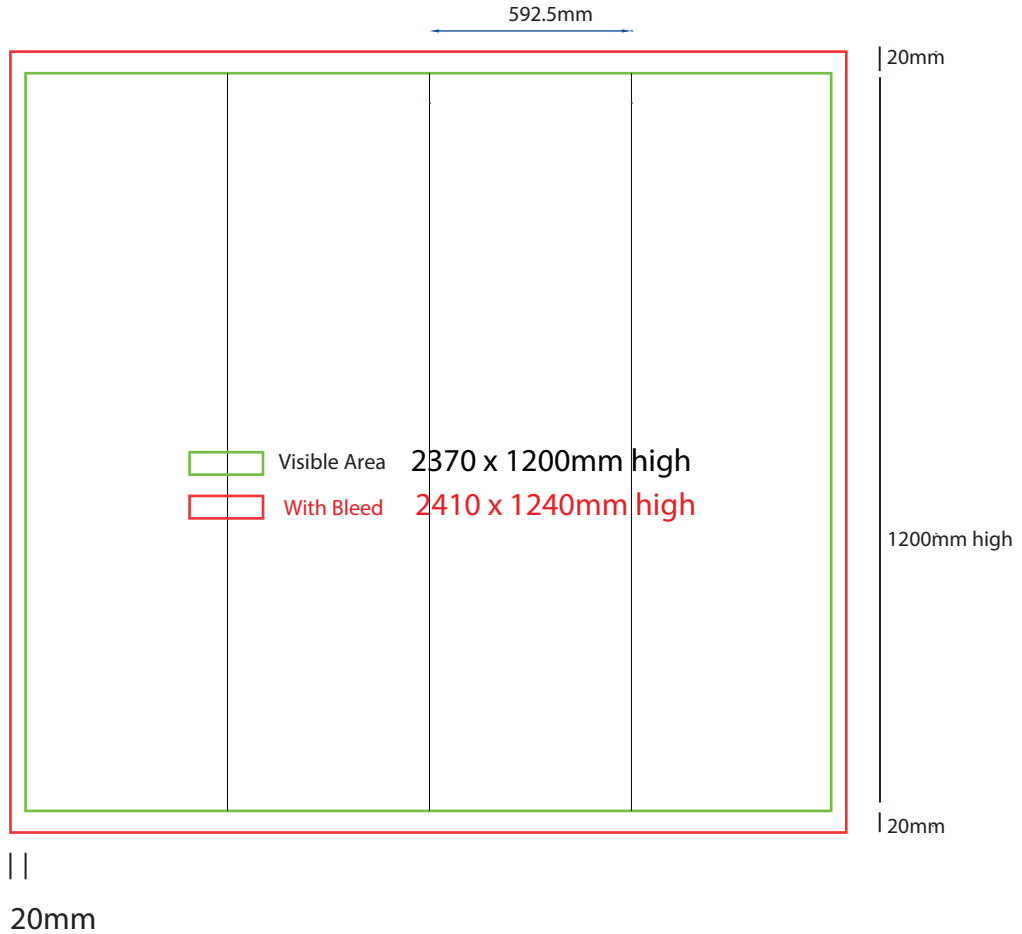

Plinth Direct Print

600mm sq x 1200mm high

www.maxdisplays.com.au

How to Setup Print Ready Artwork

- Convert all text to outlines
- Embed all images and elements as per template
- No trim, crop or registration marks
- Artwork supplied as a PDF
- Bitmap images no less than 130 DPI

Sending Us Your Files

- Files under 10MB email to design@maxdisplay.com.au
- Over 10MB files, send your download link to our email or upload to our website www.maxdisplays.com.au