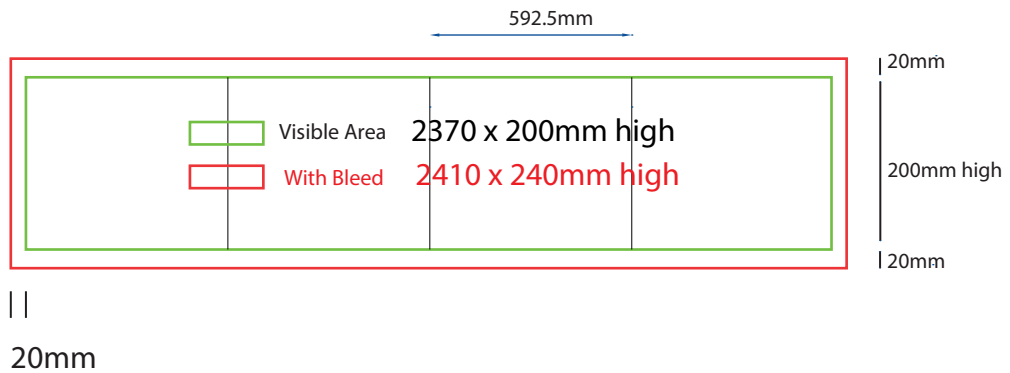

Plinth Direct Print

600mm sq x 200mm high

www.maxdisplays.com.au

How to Setup Print Ready Artwork

- Convert all text to outlines
- Embed all images and elements as per template
- No trim, crop or registration marks
- Artwork supplied as a PDF
- Bitmap images no less than 130 DPI