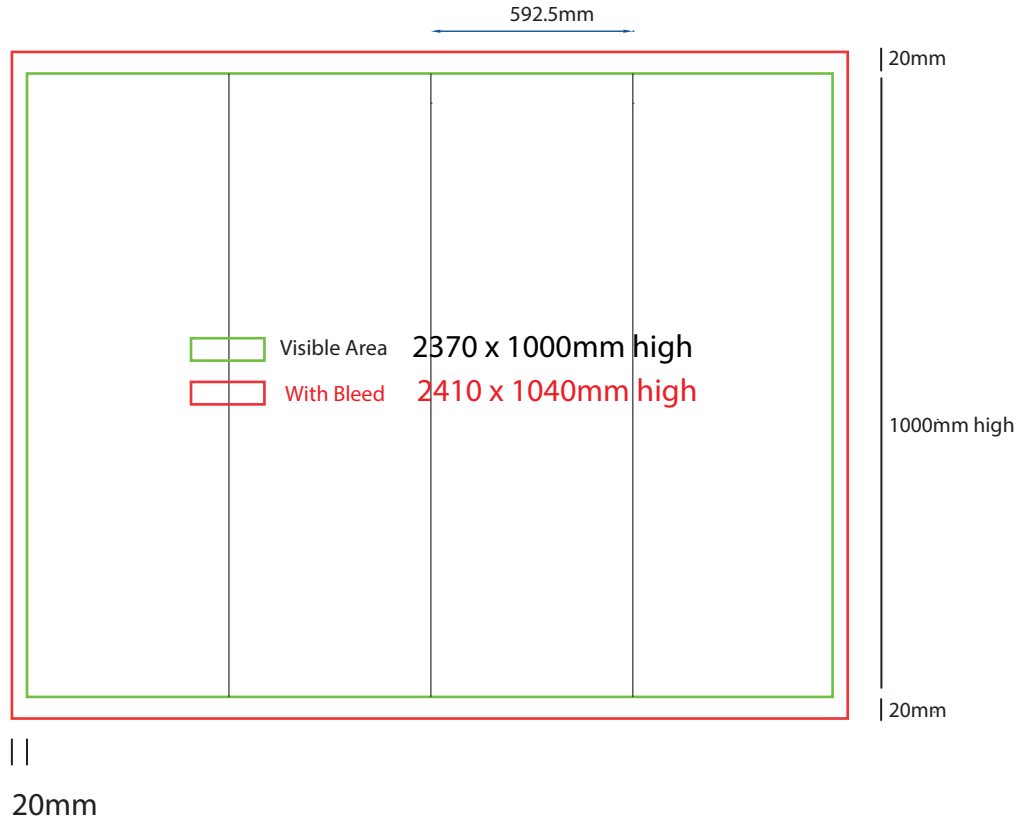

Plinth Direct Print

600mm sq x 1000mm high

www.maxdisplays.com.au

How to Setup Print Ready Artwork

- Convert all text to outlines
- Embed all images and elements as per template
- No trim, crop or registration marks
- Artwork supplied as a PDF
- Bitmap images no less than 130 DPI

Sending Us Your Files

- Files under 10MB email to design@maxdisplay.com.au
- Over 10MB files, send your download link to our email or upload to our website www.maxdisplays.com.au