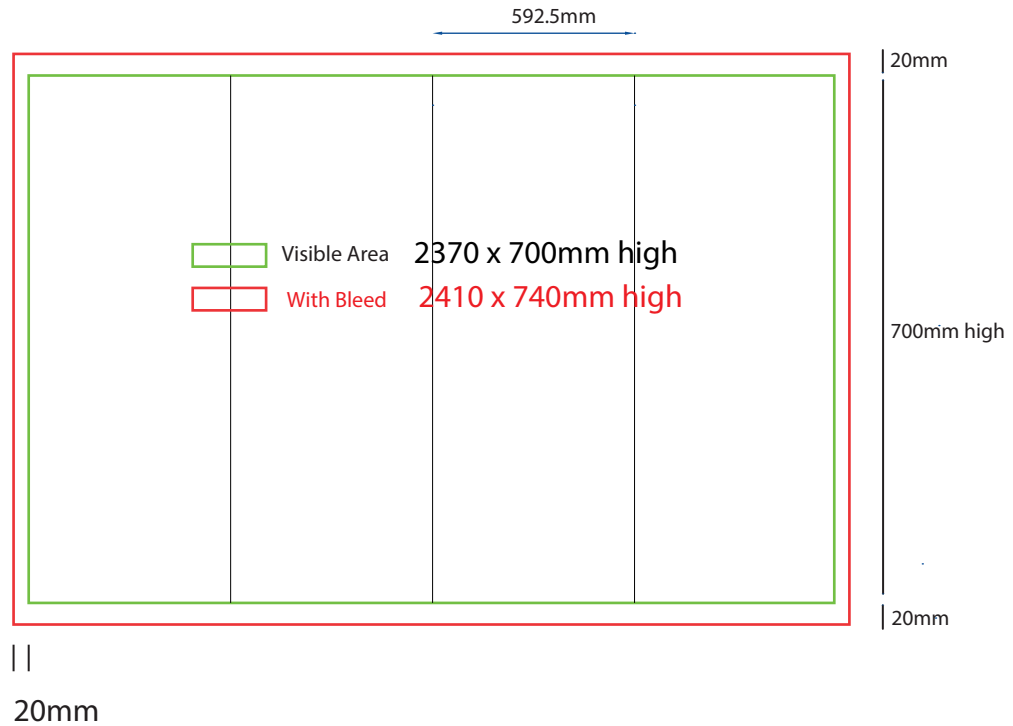

www.maxdisplays.com.au

How to Setup Print Ready Artwork

- Convert all text to outlines
- Embed all images and elements as per template
- No trim, crop or registration marks
- Artwork supplied as a PDF
- Bitmap images no less than 130 DPI

Sending Us Your Files

- Files under 10MB email to design@maxdisplay.com.au
- Over 10MB files, send your download link to our email or upload to our website www.maxdisplays.com.au