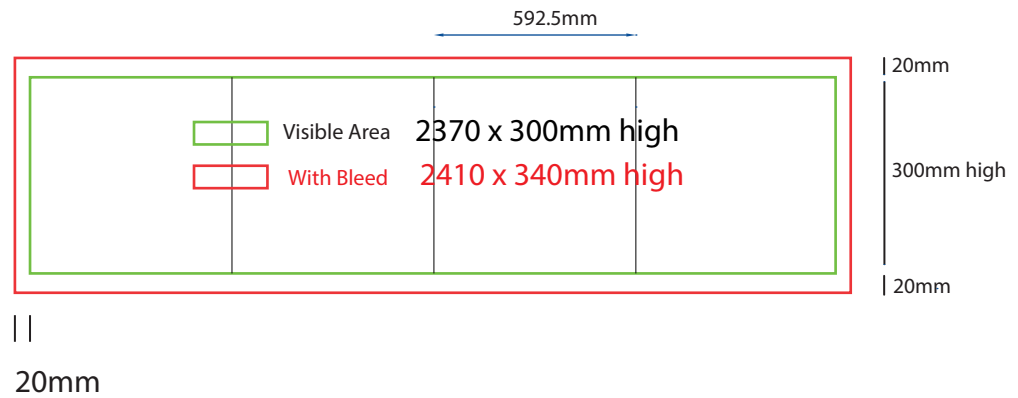

Plinth Direct Print

600mm sq x 300mm high

www.maxdisplays.com.au

How to Setup Print Ready Artwork

- Convert all text to outlines
- Embed all images and elements as per template
- No trim, crop or registration marks
- Artwork supplied as a PDF
- Bitmap images no less than 130 DPI

Sending Us Your Files

- Files under 10MB email to design@maxdisplay.com.au
- Over 10MB files, send your download link to our email or upload to our website www.maxdisplays.com.au