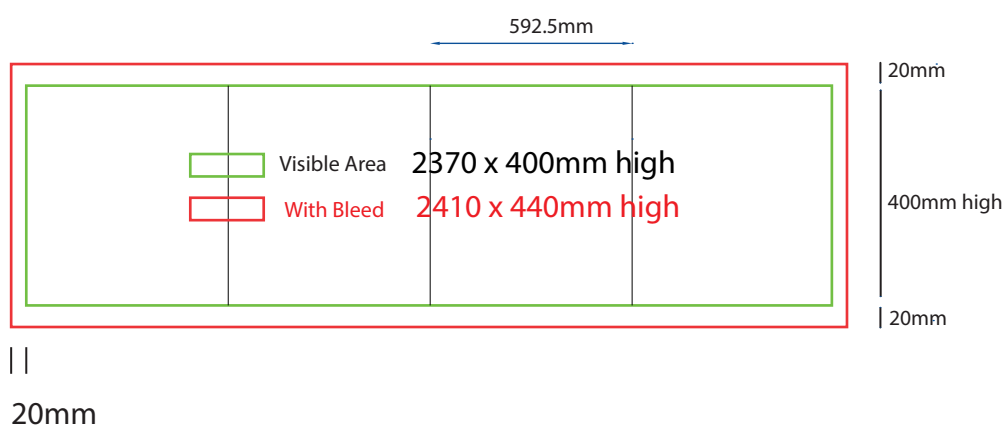

How to Setup Print Ready Artwork

- Convert all text to outlines
- Embed all images and elements as per template
- No trim, crop or registration marks
- Artwork supplied as a PDF
- Bitmap images no less than 130 DPI

Sending Us Your Files

- Files under 10MB email to design@maxdisplay.com.au
- Over 10MB files, send your download link to our email or upload to our website www.maxdisplays.com.au