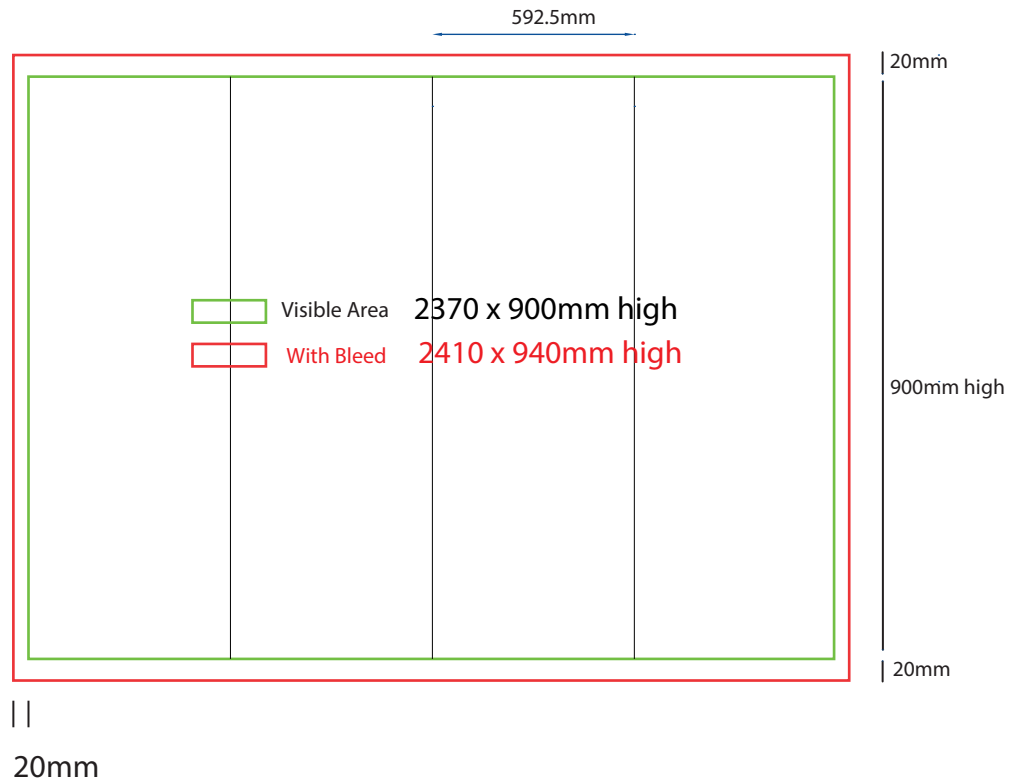

How to Setup Print Ready Artwork

- Convert all text to outlines
- Embed all images and elements as per template
- No trim, crop or registration marks
- Artwork supplied as a PDF
- Bitmap images no less than 130 DPI

Sending Us Your Files

- Files under 10MB email to design@maxdisplay.com.au
- Over 10MB files, send your download link to our email or upload to our website www.maxdisplays.com.au