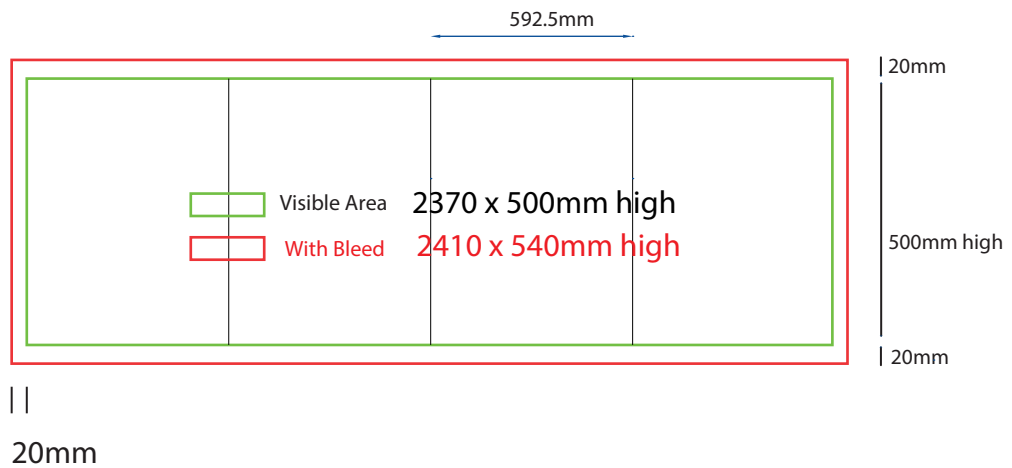

www.maxdisplays.com.au

How to Setup Print Ready Artwork

- Convert all text to outlines
- Embed all images and elements as per template
- No trim, crop or registration marks
- Artwork supplied as a PDF
- Bitmap images no less than 130 DPI

Sending Us Your Files

- Files under 10MB email to design@maxdisplay.com.au
- Over 10MB files, send your download link to our email or upload to our website www.maxdisplays.com.au