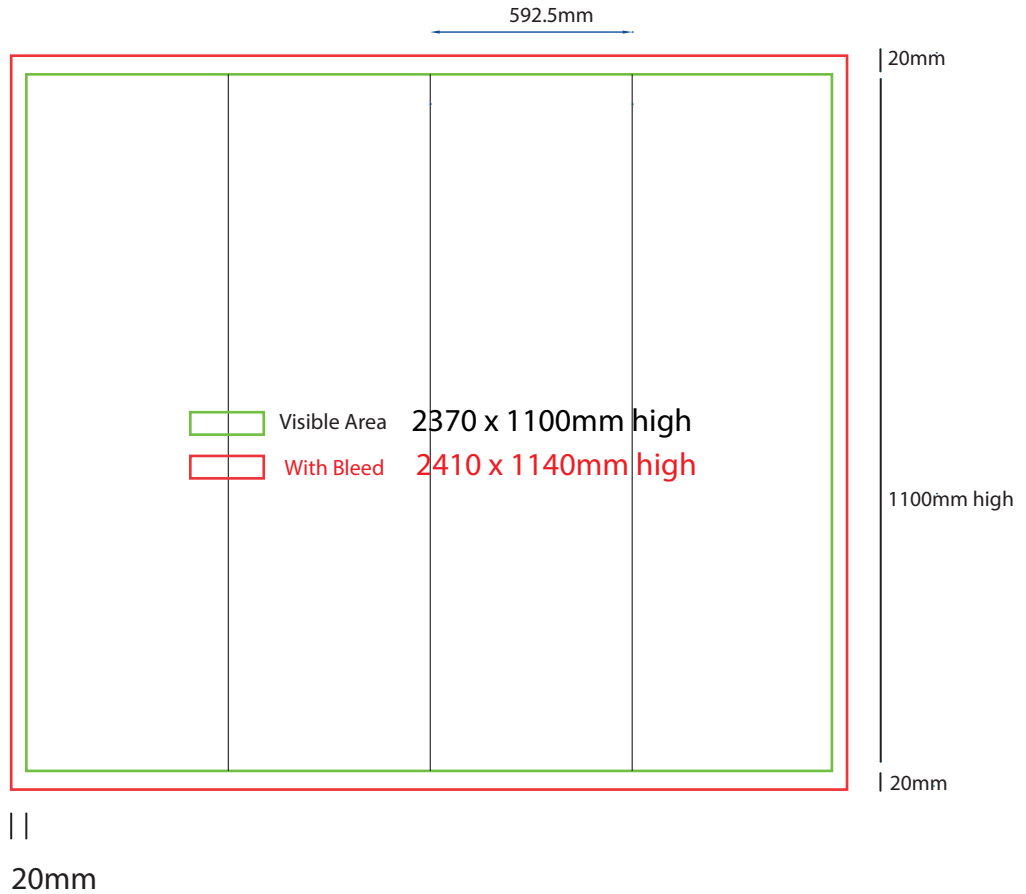

Plinth Direct Print

600mm sq x 1100mm high

www.maxdisplays.com.au

How to Setup Print Ready Artwork

- Convert all text to outlines
- Embed all images and elements as per template
- No trim, crop or registration marks
- Artwork supplied as a PDF
- Bitmap images no less than 130 DPI

Sending Us Your Files

- Files under 10MB email to design@maxdisplay.com.au
- Over 10MB files, send your download link to our email or upload to our website www.maxdisplays.com.au