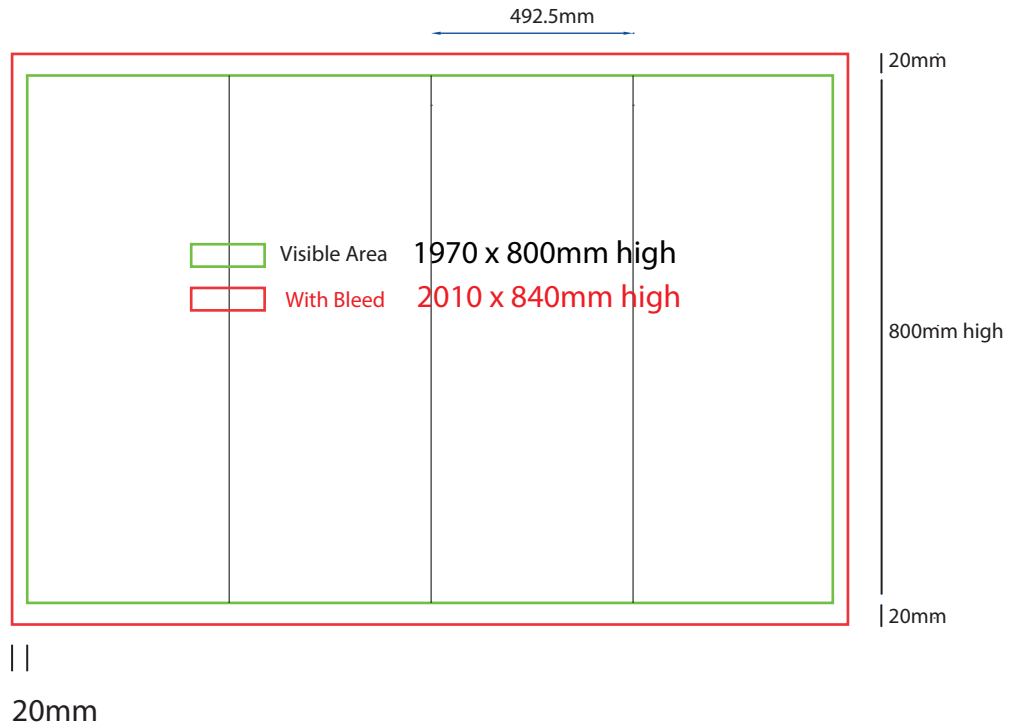

Plinth Direct Print

500mm sq x 800mm high

www.maxdisplays.com.au

How to Setup Print Ready Artwork

- Convert all text to outlines
- Embed all images and elements as per template
- No trim, crop or registration marks
- Artwork supplied as a PDF
- Bitmap images no less than 130 DPI

Sending Us Your Files

- Files under 10MB email to design@maxdisplay.com.au
- Over 10MB files, send your download link to our email or upload to our website www.maxdisplays.com.au