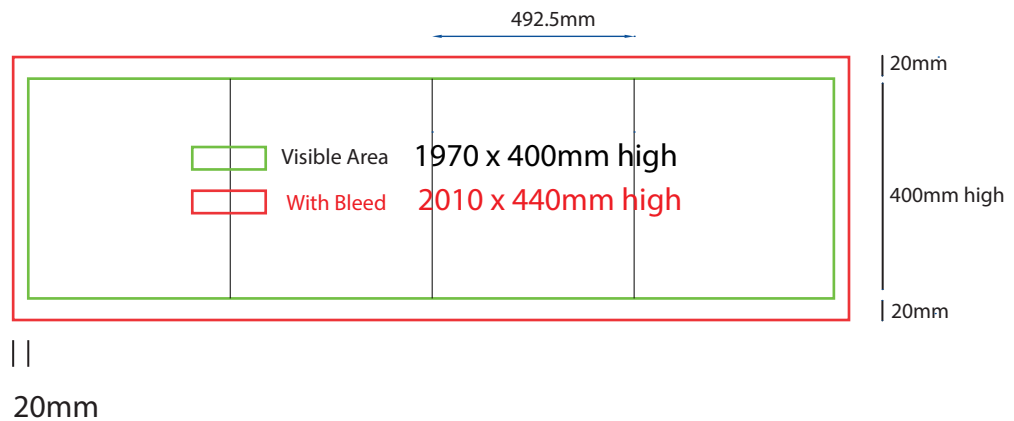

How to Setup Print Ready Artwork

- Convert all text to outlines
- Embed all images and elements as per template
- No trim, crop or registration marks
- Artwork supplied as a PDF
- Bitmap images no less than 130 DPI

Sending Us Your Files

- Files under 10MB email to design@maxdisplay.com.au
- Over 10MB files, send your download link to our email or upload to our website www.maxdisplays.com.au