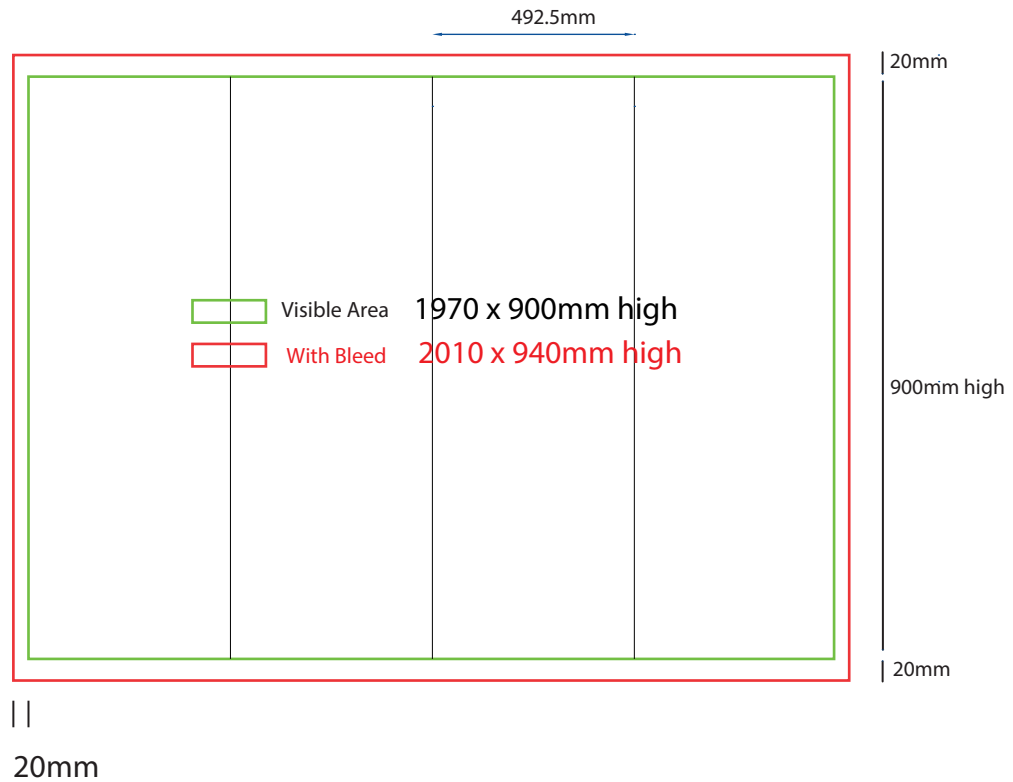

www.maxdisplays.com.au

How to Setup Print Ready Artwork

- Convert all text to outlines
- Embed all images and elements as per template
- No trim, crop or registration marks
- Artwork supplied as a PDF
- Bitmap images no less than 130 DPI

Sending Us Your Files

- Files under 10MB email to design@maxdisplay.com.au
- Over 10MB files, send your download link to our email or upload to our website www.maxdisplays.com.au