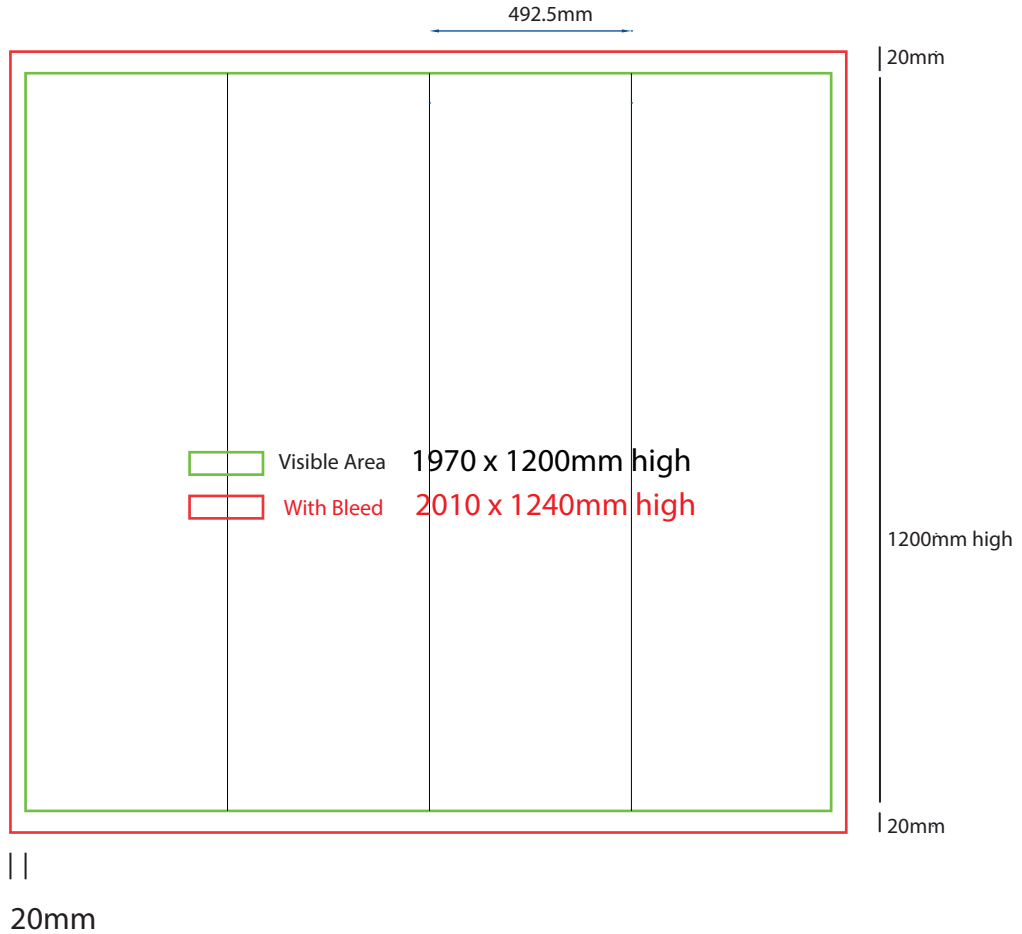

Plinth Direct Print

500mm sq x 1200mm high

How to Setup Print Ready Artwork

- Convert all text to outlines
- Embed all images and elements as per template
- No trim, crop or registration marks
- Artwork supplied as a PDF
- Bitmap images no less than 130 DPI

Sending Us Your Files

- Files under 10MB email to design@maxdisplay.com.au
- Over 10MB files, send your download link to our email or upload to our website www.maxdisplays.com.au