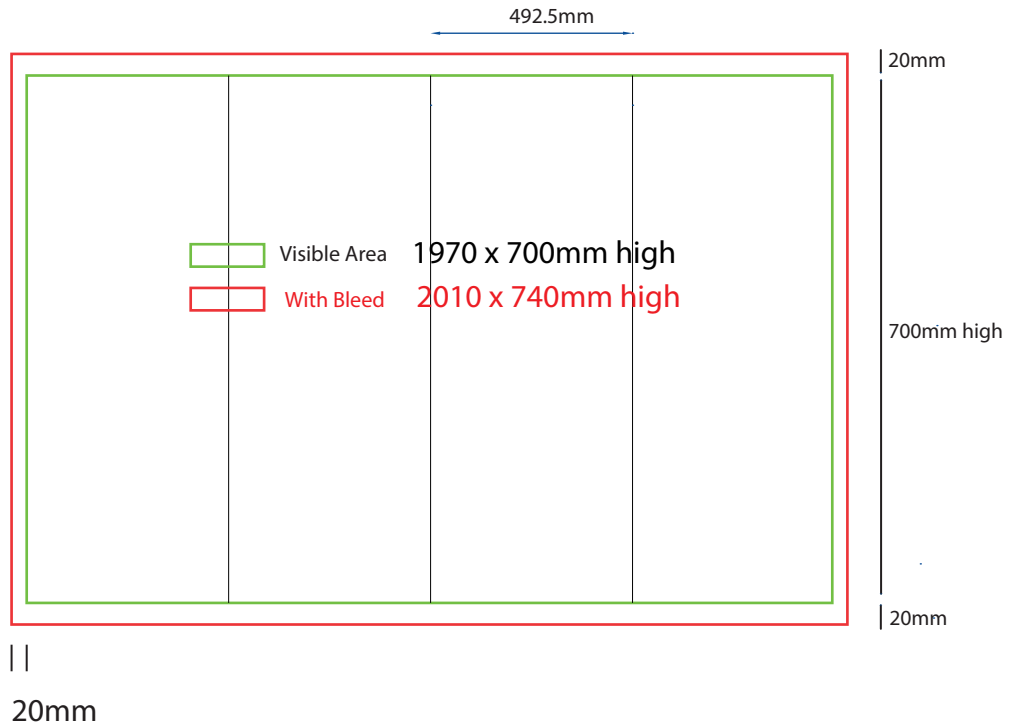

www.maxdisplays.com.au

How to Setup Print Ready Artwork

- Convert all text to outlines
- Embed all images and elements as per template
- No trim, crop or registration marks
- Artwork supplied as a PDF
- Bitmap images no less than 130 DPI

Sending Us Your Files

- Files under 10MB email to design@maxdisplay.com.au
- Over 10MB files, send your download link to our email or upload to our website www.maxdisplays.com.au