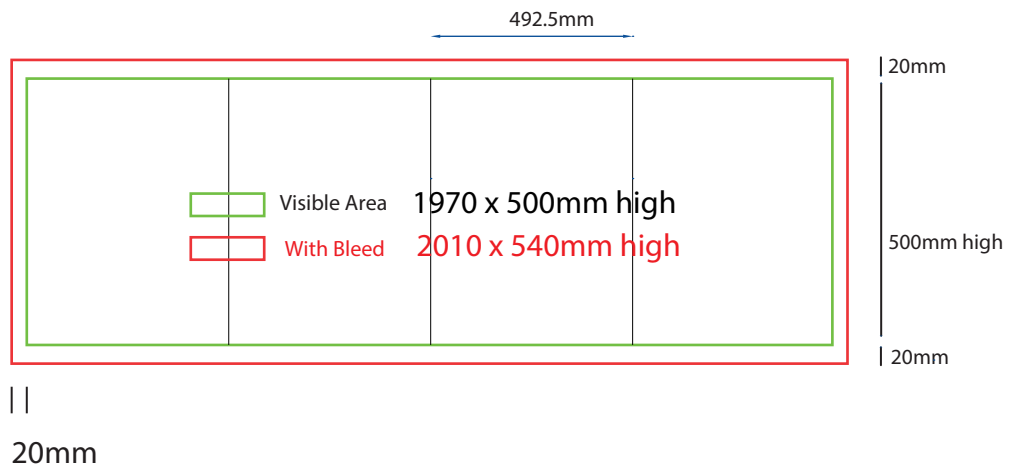

www.maxdisplays.com.au

How to Setup Print Ready Artwork

- Convert all text to outlines
- Embed all images and elements as per template
- No trim, crop or registration marks
- Artwork supplied as a PDF
- Bitmap images no less than 130 DPI

Sending Us Your Files

- Files under 10MB email to design@maxdisplay.com.au
- Over 10MB files, send your download link to our email or upload to our website www.maxdisplays.com.au