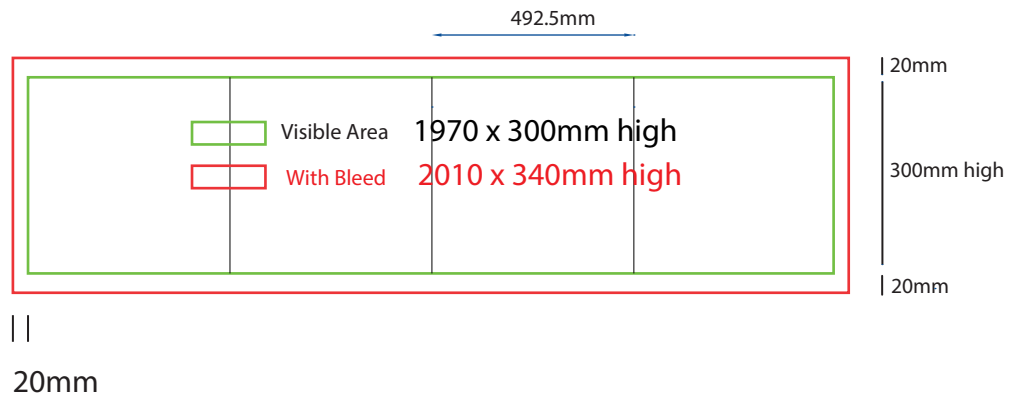

Plinth Direct Print

500mm sq x 300mm high

www.maxdisplays.com.au

How to Setup Print Ready Artwork

- Convert all text to outlines
- Embed all images and elements as per template
- No trim, crop or registration marks
- Artwork supplied as a PDF
- Bitmap images no less than 130 DPI

Sending Us Your Files

- Files under 10MB email to design@maxdisplay.com.au
- Over 10MB files, send your download link to our email or upload to our website www.maxdisplays.com.au