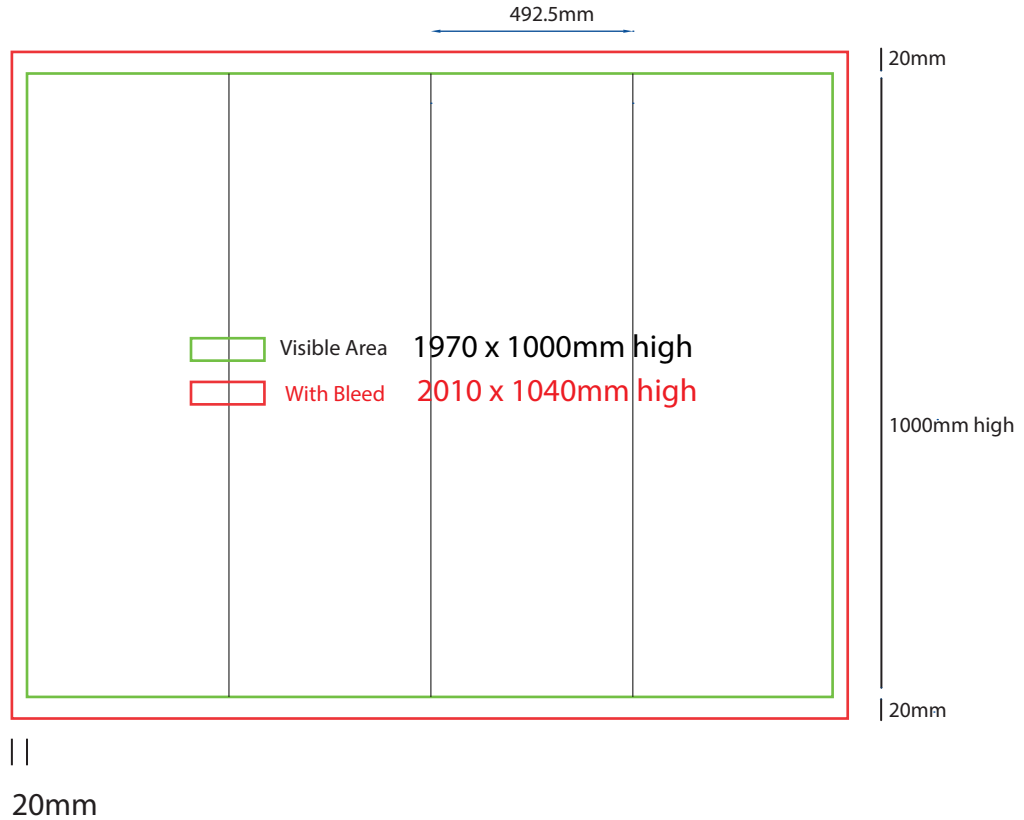

Plinth Direct Print

500mm sq x 1000mm high

www.maxdisplays.com.au

How to Setup Print Ready Artwork

- Convert all text to outlines
- Embed all images and elements as per template
- No trim, crop or registration marks
- Artwork supplied as a PDF
- Bitmap images no less than 130 DPI

Sending Us Your Files

- Files under 10MB email to design@maxdisplay.com.au
- Over 10MB files, send your download link to our email or upload to our website www.maxdisplays.com.au