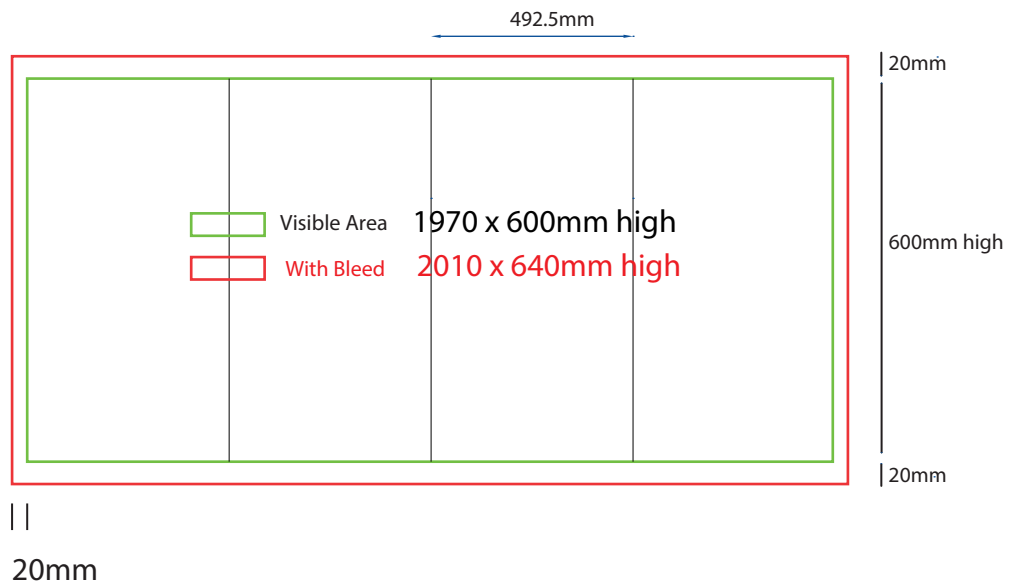

- Files under 10MB email to design@maxdisplay.com.au
- Over 10MB files, send your download link to our email or upload to our website www.maxdisplays.com.au

Plinth Direct Print

500mm sq x 600mm high

www.maxdisplays.com.au