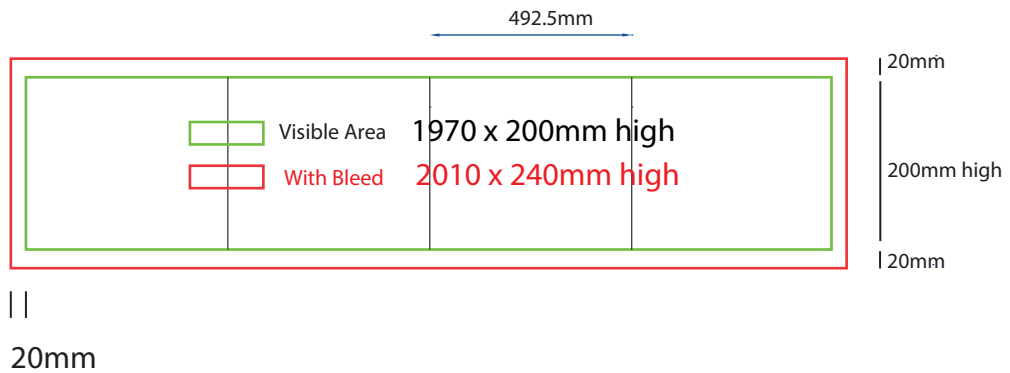

Plinth Direct Print

500mm sq x 200mm high

www.maxdisplays.com.au

How to Setup Print Ready Artwork

- Convert all text to outlines
- Embed all images and elements as per template
- No trim, crop or registration marks
- Artwork supplied as a PDF
- Bitmap images no less than 130 DPI