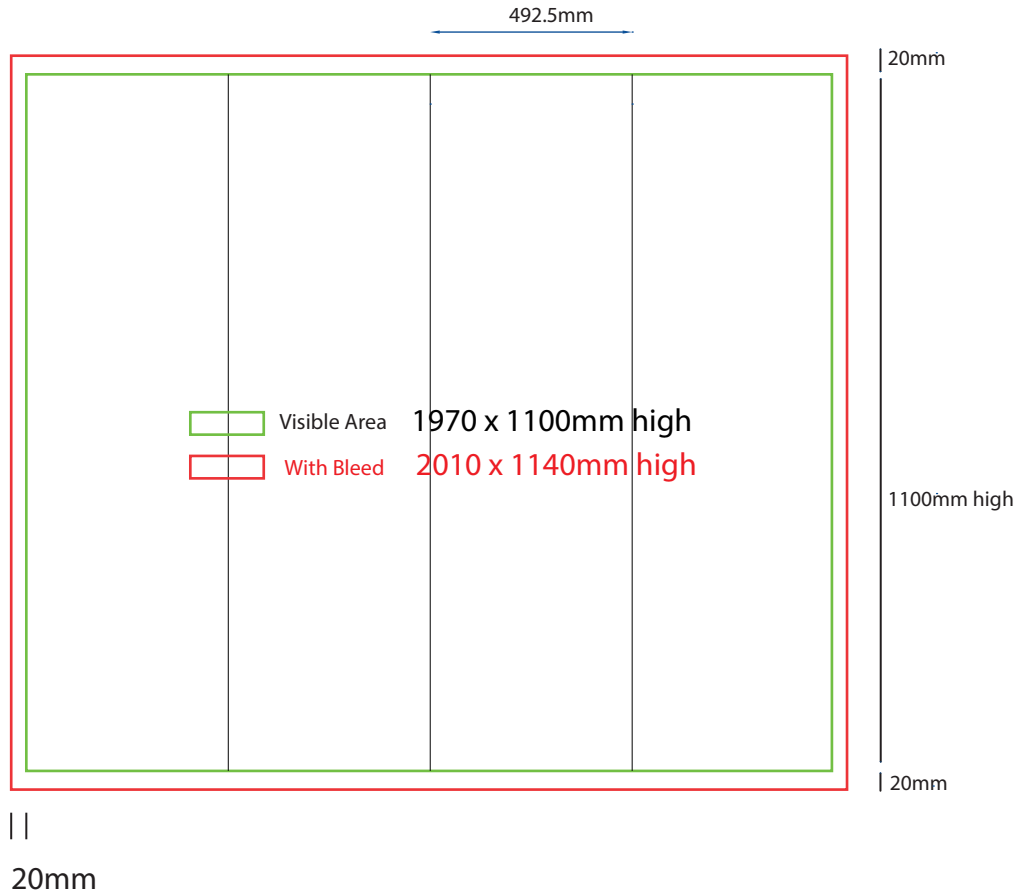

Plinth Direct Print

500mm sq x 1100mm high

www.maxdisplays.com.au

How to Setup Print Ready Artwork

- Convert all text to outlines
- Embed all images and elements as per template
- No trim, crop or registration marks
- Artwork supplied as a PDF
- Bitmap images no less than 130 DPI

Sending Us Your Files

- Files under 10MB email to design@maxdisplay.com.au
- Over 10MB files, send your download link to our email or upload to our website www.maxdisplays.com.au