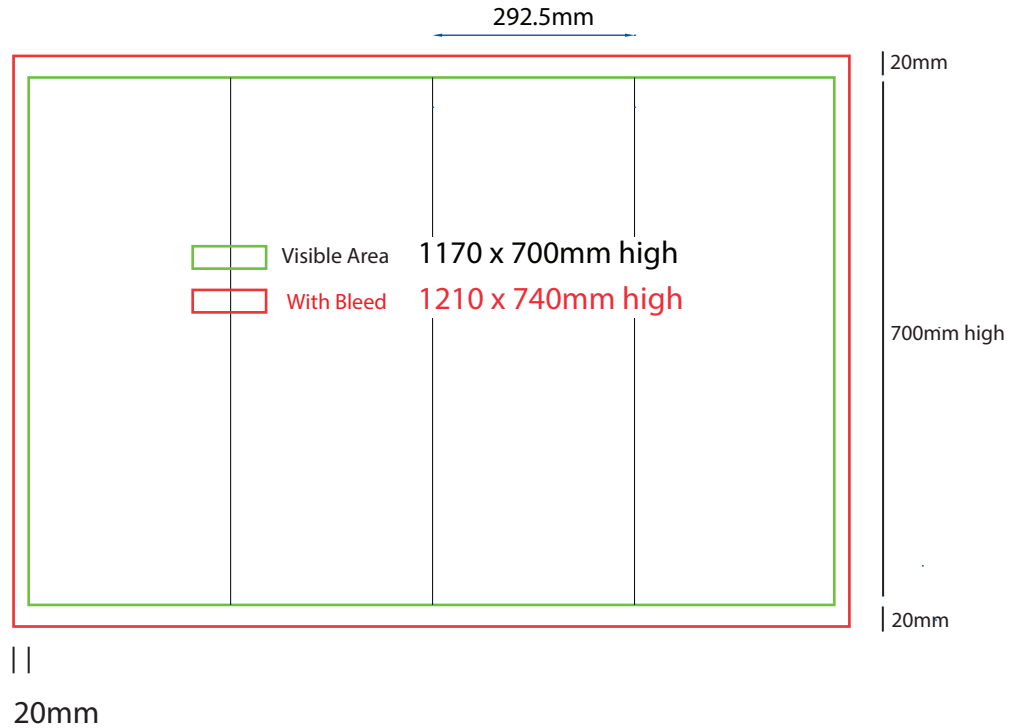

www.maxdisplays.com.au

How to Setup Print Ready Artwork

- Convert all text to outlines
- Embed all images and elements as per template
- No trim, crop or registration marks
- Artwork supplied as a PDF
- Bitmap images no less than 130 DPI

Sending Us Your Files

- Files under 10MB email to design@maxdisplay.com.au
- Over 10MB files, send your download link to our email or upload to our website www.maxdisplays.com.au