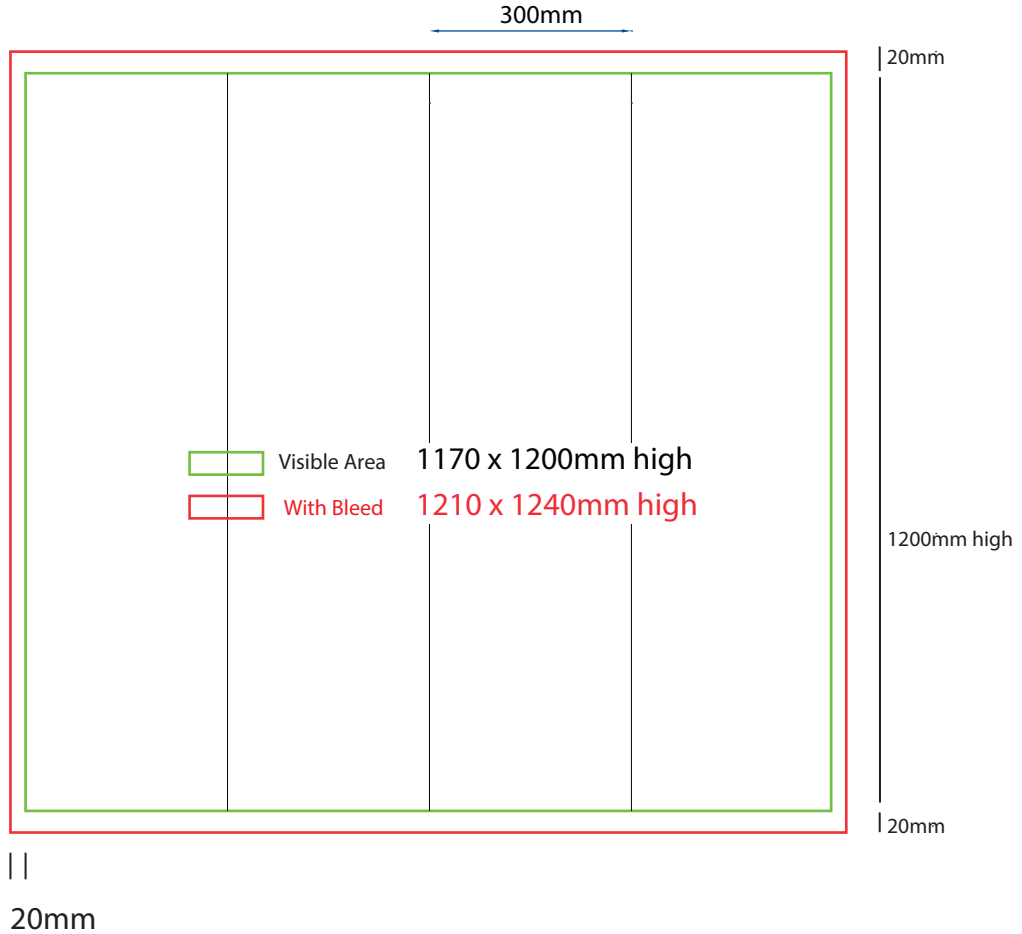

Plinth Direct Print

300mm sq x 1200mm high

www.maxdisplays.com.au

How to Setup Print Ready Artwork

- Convert all text to outlines
- Embed all images and elements as per template
- No trim, crop or registration marks
- Artwork supplied as a PDF
- Bitmap images no less than 130 DPI

Sending Us Your Files

- Files under 10MB email to design@maxdisplay.com.au
- Over 10MB files, send your download link to our email or upload to our website www.maxdisplays.com.au