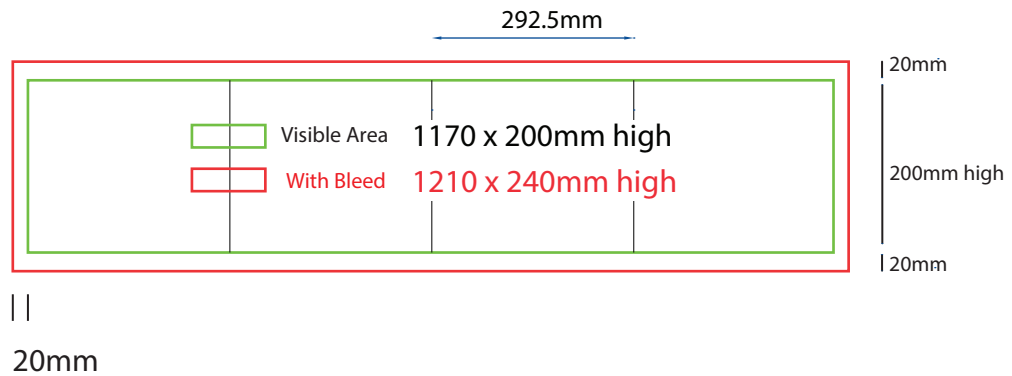

Plinth Direct Print

300mm sq x 200mm high

www.maxdisplays.com.au

How to Setup Print Ready Artwork

- Convert all text to outlines
- Embed all images and elements as per template
- No trim, crop or registration marks
- Artwork supplied as a PDF
- Bitmap images no less than 130 DPI