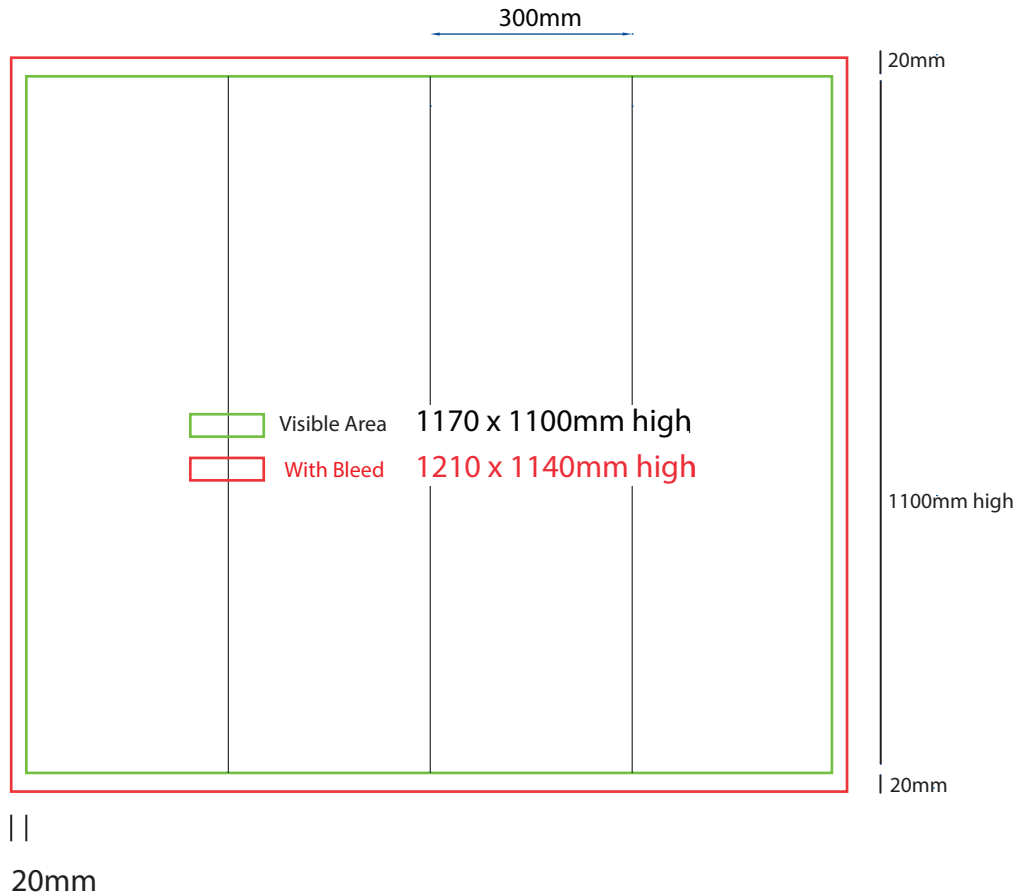

- Files under 10MB email to design@maxdisplay.com.au
- Over 10MB files, send your download link to our email or upload to our website www.maxdisplays.com.au

Plinth Direct Print

300mm sq x 1100mm high

www.maxdisplays.com.au