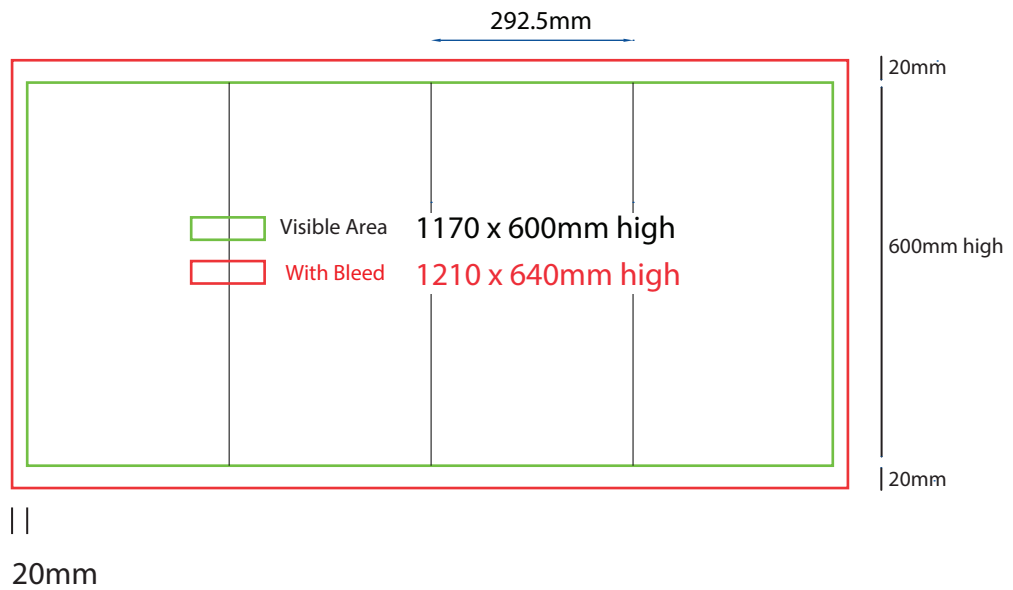

How to Setup Print Ready Artwork

- Convert all text to outlines
- Embed all images and elements as per template
- No trim, crop or registration marks
- Artwork supplied as a PDF
- Bitmap images no less than 130 DPI

Sending Us Your Files

- Files under 10MB email to design@maxdisplay.com.au
- Over 10MB files, send your download link to our email or upload to our website www.maxdisplays.com.au