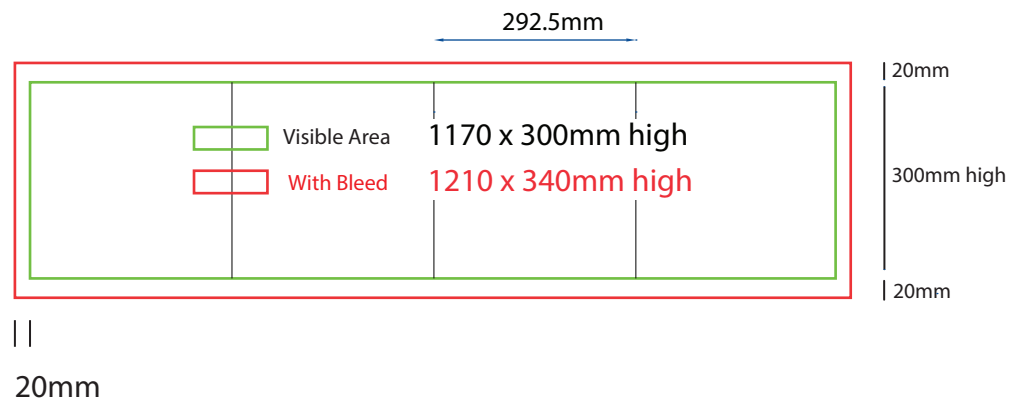

Plinth Direct Print

300mm sq x 300mm high

www.maxdisplays.com.au

How to Setup Print Ready Artwork

- Convert all text to outlines
- Embed all images and elements as per template
- No trim, crop or registration marks
- Artwork supplied as a PDF
- Bitmap images no less than 130 DPI

Sending Us Your Files

- Files under 10MB email to design@maxdisplay.com.au
- Over 10MB files, send your download link to our email or upload to our website www.maxdisplays.com.au