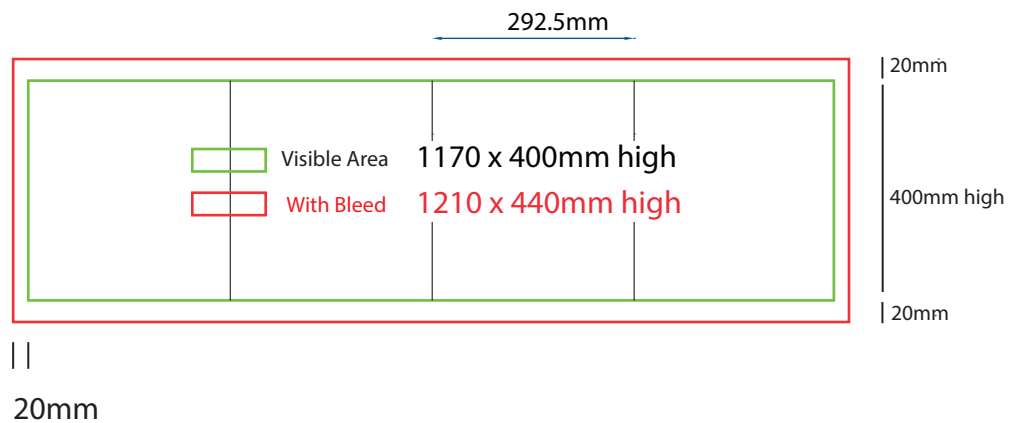

How to Setup Print Ready Artwork

- Convert all text to outlines
- Embed all images and elements as per template
- No trim, crop or registration marks
- Artwork supplied as a PDF
- Bitmap images no less than 130 DPI

Sending Us Your Files

- Files under 10MB email to design@maxdisplay.com.au
- Over 10MB files, send your download link to our email or upload to our website www.maxdisplays.com.au