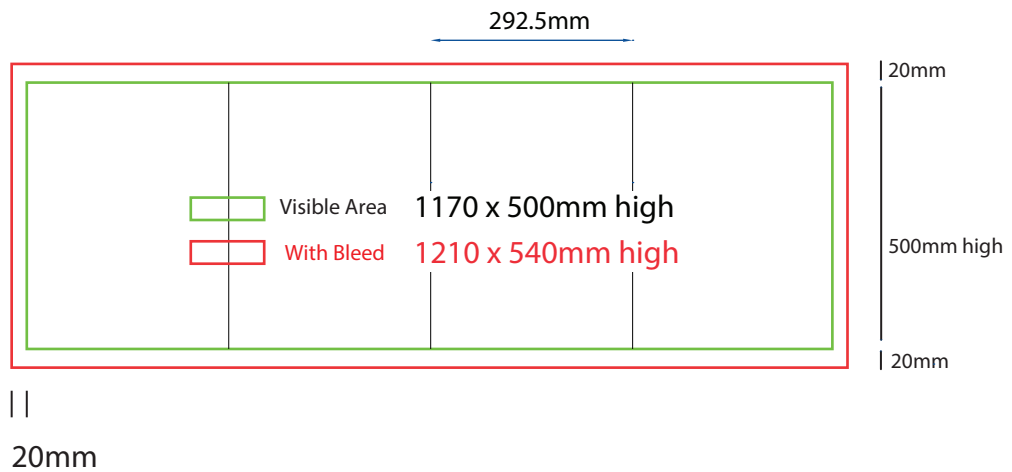

www.maxdisplays.com.au

How to Setup Print Ready Artwork

- Convert all text to outlines
- Embed all images and elements as per template
- No trim, crop or registration marks
- Artwork supplied as a PDF
- Bitmap images no less than 130 DPI

Sending Us Your Files

- Files under 10MB email to design@maxdisplay.com.au
- Over 10MB files, send your download link to our email or upload to our website www.maxdisplays.com.au