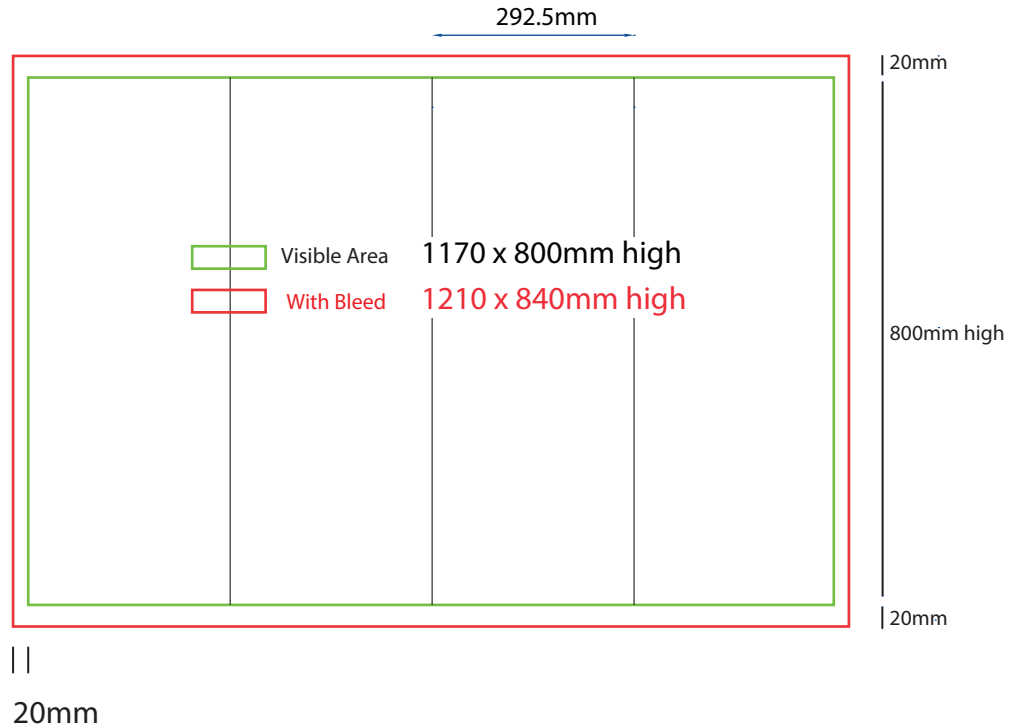

Plinth Direct Print

300mm sq x 800mm high

www.maxdisplays.com.au

How to Setup Print Ready Artwork

- Convert all text to outlines
- Embed all images and elements as per template
- No trim, crop or registration marks
- Artwork supplied as a PDF
- Bitmap images no less than 130 DPI

Sending Us Your Files

- Files under 10MB email to design@maxdisplay.com.au
- Over 10MB files, send your download link to our email or upload to our website www.maxdisplays.com.au