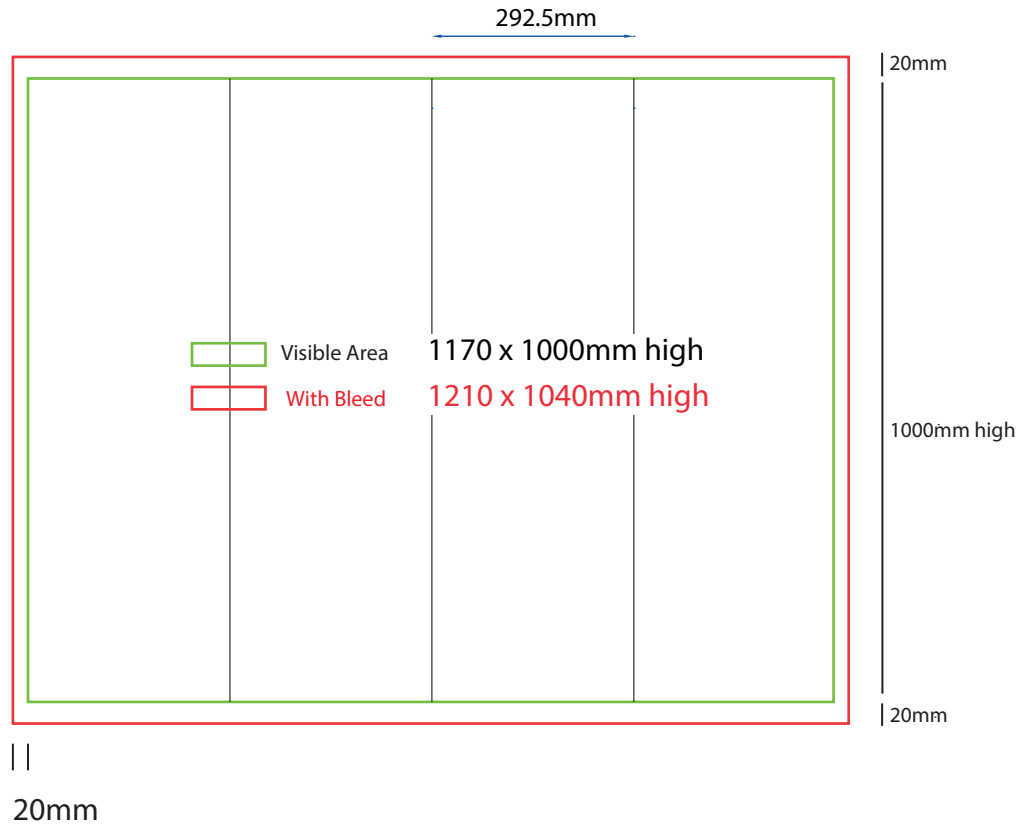

www.maxdisplays.com.au

How to Setup Print Ready Artwork

- Convert all text to outlines
- Embed all images and elements as per template
- No trim, crop or registration marks
- Artwork supplied as a PDF
- Bitmap images no less than 130 DPI

Sending Us Your Files

- Files under 10MB email to design@maxdisplay.com.au
- Over 10MB files, send your download link to our email or upload to our website www.maxdisplays.com.au