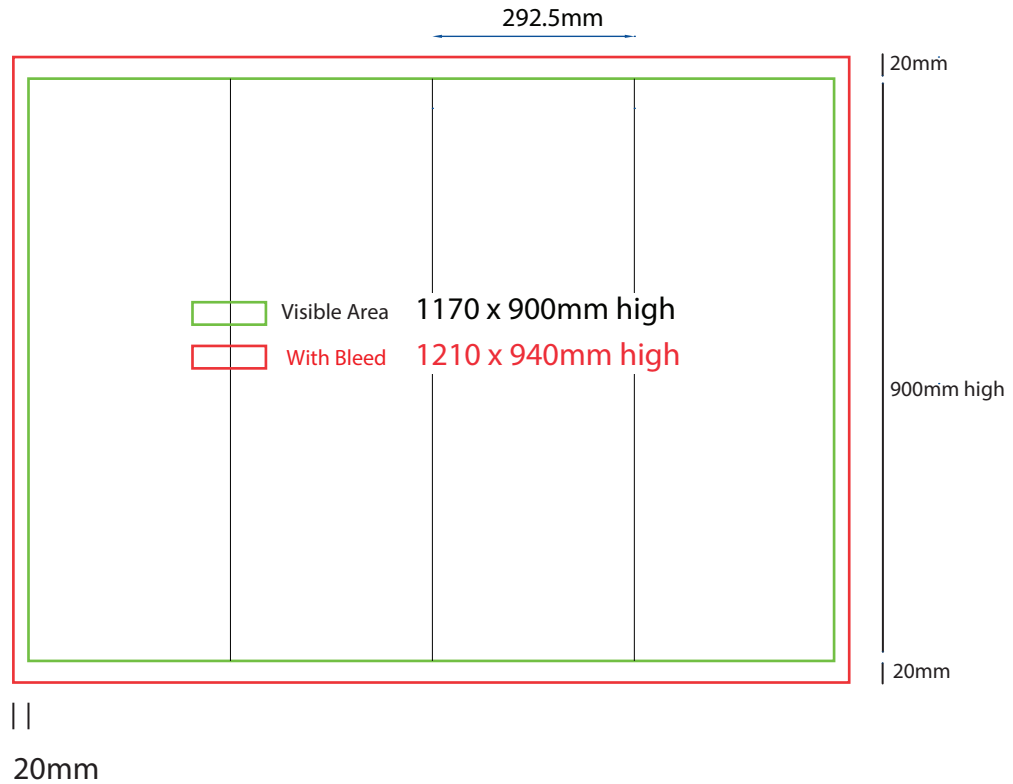

How to Setup Print Ready Artwork

- Convert all text to outlines
- Embed all images and elements as per template
- No trim, crop or registration marks
- Artwork supplied as a PDF
- Bitmap images no less than 130 DPI

Sending Us Your Files

- Files under 10MB email to design@maxdisplay.com.au
- Over 10MB files, send your download link to our email or upload to our website www.maxdisplays.com.au