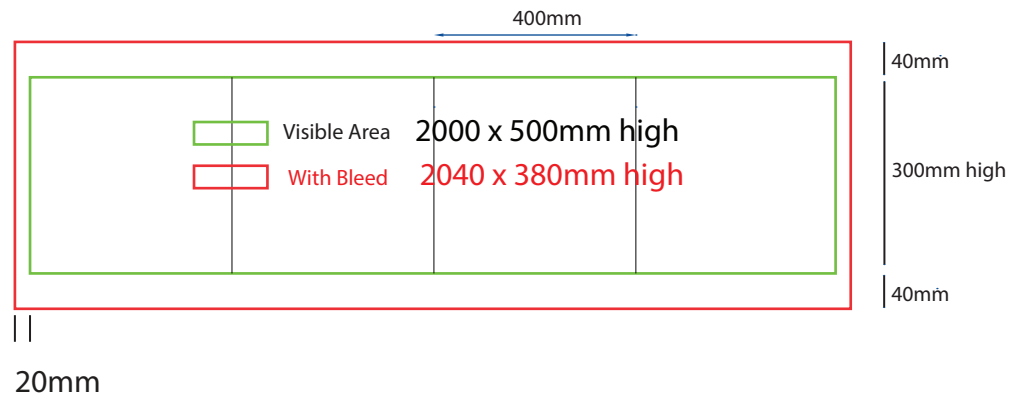

Plinth Sock

500mm sq x 300mm high

How to Setup Print Ready Artwork

- Convert all text to outlines
- Embed all images and elements as per template
- No trim, crop or registration marks
- Artwork supplied as a PDF
- Bitmap images no less than 130 DPI

500mm sq x 400mm high

www.maxdisplays.com.au

How to Setup Print Ready Artwork

- Convert all text to outlines
- Embed all images and elements as per template
- No trim, crop or registration marks
- Artwork supplied as a PDF
- Bitmap images no less than 130 DPI

500mm sq x 500mm high

www.maxdisplays.com.au

How to Setup Print Ready Artwork

- Convert all text to outlines
- Embed all images and elements as per template
- No trim, crop or registration marks
- Artwork supplied as a PDF
- Bitmap images no less than 130 DPI