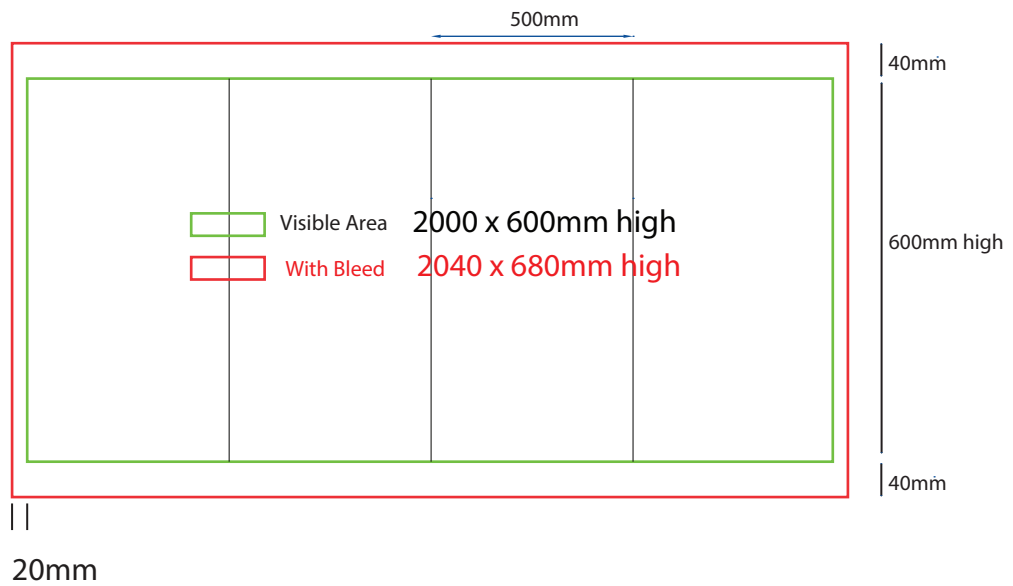

500mm sq x 500mm high

www.maxdisplays.com.au

How to Setup Print Ready Artwork

- Convert all text to outlines
- Embed all images and elements as per template
- No trim, crop or registration marks
- Artwork supplied as a PDF
- Bitmap images no less than 130 DPI

500mm sq x 600mm high

www.maxdisplays.com.au

How to Setup Print Ready Artwork

- Convert all text to outlines
- Embed all images and elements as per template
- No trim, crop or registration marks
- Artwork supplied as a PDF
- Bitmap images no less than 130 DPI