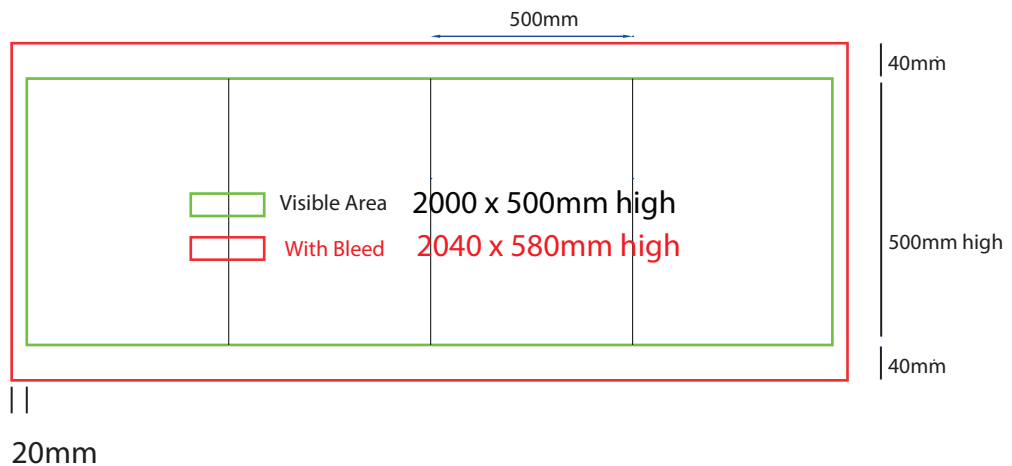

Plinth Sock

500mm sq x 300mm high

How to Setup Print Ready Artwork

- Convert all text to outlines
- Embed all images and elements as per template
- No trim, crop or registration marks
- Artwork supplied as a PDF
- Bitmap images no less than 130 DPI

500mm sq x 400mm high

www.maxdisplays.com.au

How to Setup Print Ready Artwork

- Convert all text to outlines
- Embed all images and elements as per template
- No trim, crop or registration marks
- Artwork supplied as a PDF
- Bitmap images no less than 130 DPI

500mm sq x 500mm high

www.maxdisplays.com.au

How to Setup Print Ready Artwork

- Convert all text to outlines
- Embed all images and elements as per template
- No trim, crop or registration marks
- Artwork supplied as a PDF
- Bitmap images no less than 130 DPI