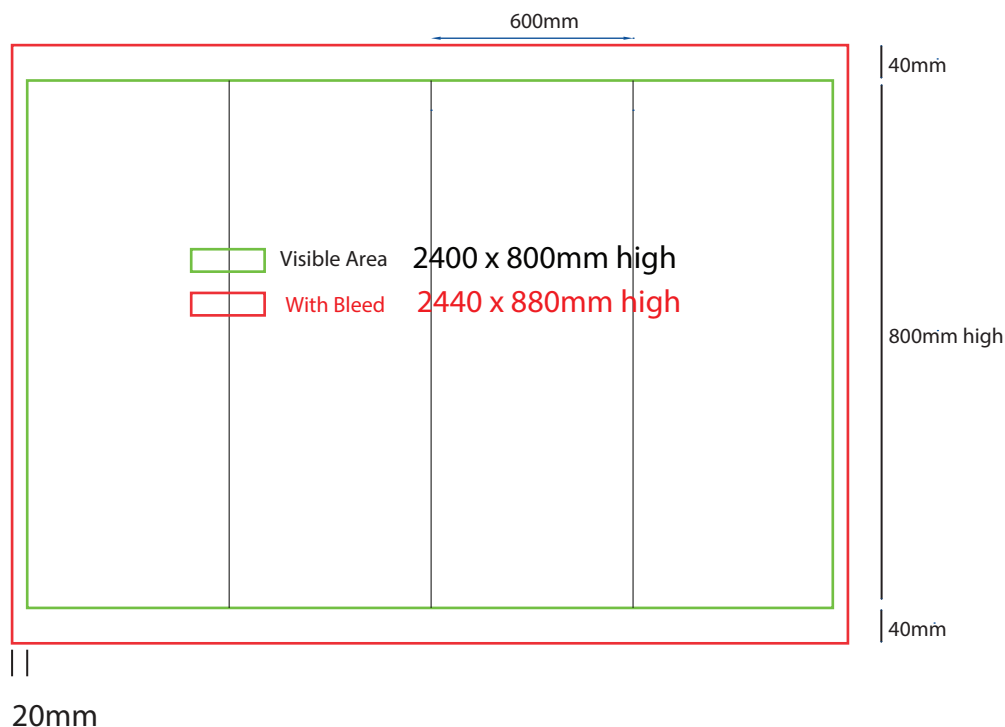

600mm sq x 700mm high

How to Setup Print Ready Artwork

- Convert all text to outlines
- Embed all images and elements as per template
- No trim, crop or registration marks
- Artwork supplied as a PDF
- Bitmap images no less than 130 DPI

600mm sq x 800mm high

How to Setup Print Ready Artwork

- Convert all text to outlines
- Embed all images and elements as per template
- No trim, crop or registration marks
- Artwork supplied as a PDF
- Bitmap images no less than 130 DPI