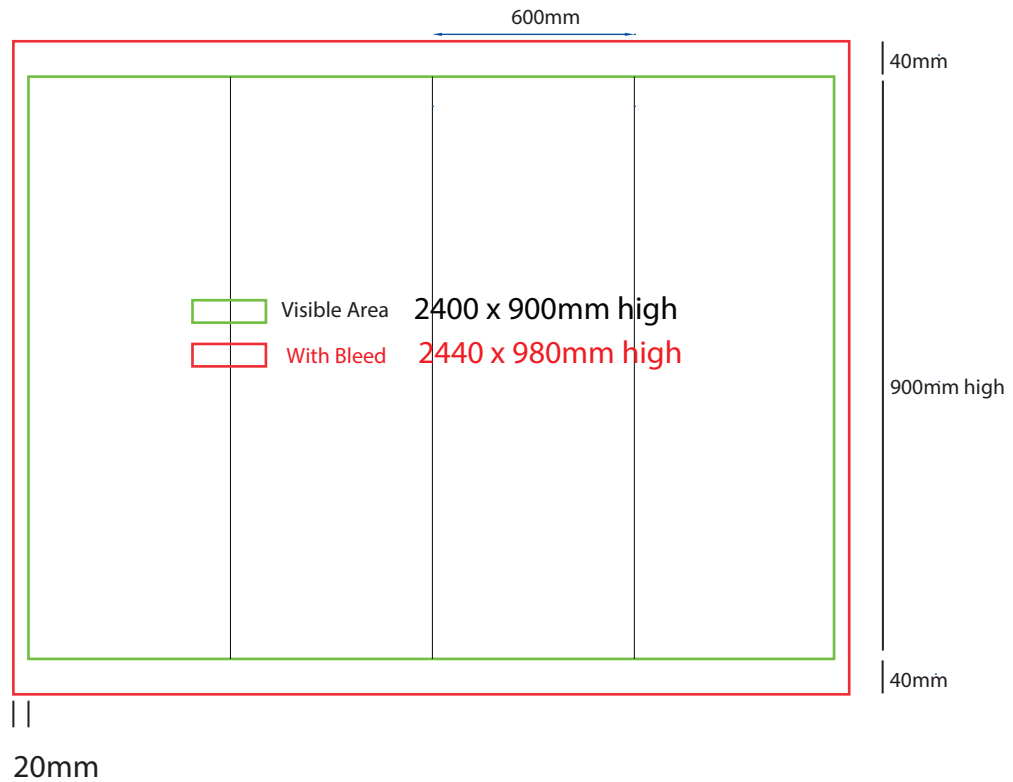

600mm sq x 700mm high

How to Setup Print Ready Artwork

- Convert all text to outlines
- Embed all images and elements as per template
- No trim, crop or registration marks
- Artwork supplied as a PDF
- Bitmap images no less than 130 DPI

600mm sq x 800mm high

How to Setup Print Ready Artwork

- Convert all text to outlines
- Embed all images and elements as per template
- No trim, crop or registration marks
- Artwork supplied as a PDF
- Bitmap images no less than 130 DPI

600mm sq x 900mm high

www.maxdisplays.com.au

How to Setup Print Ready Artwork

- Convert all text to outlines
- Embed all images and elements as per template
- No trim, crop or registration marks
- Artwork supplied as a PDF
- Bitmap images no less than 130 DPI