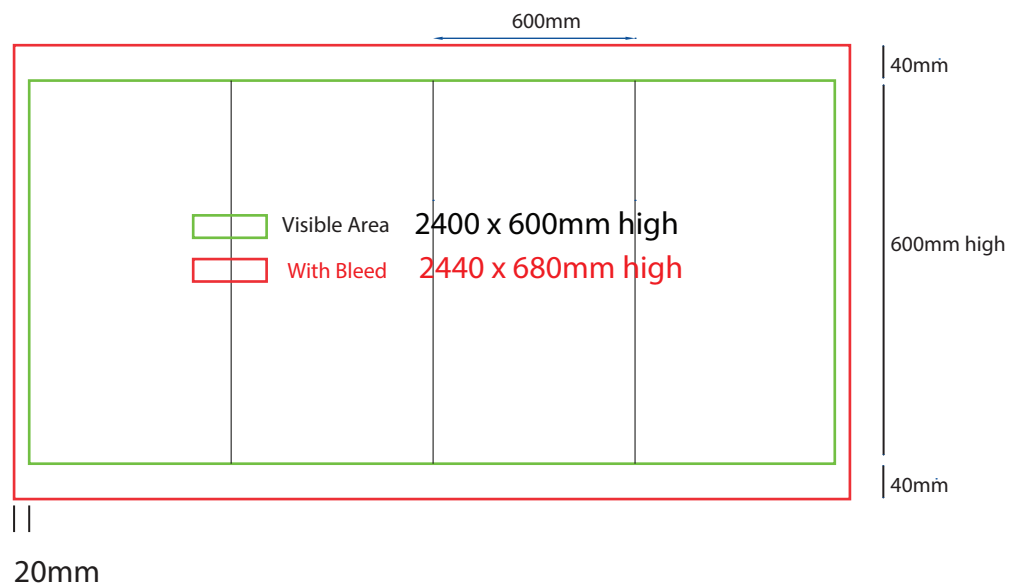

Plinth Sock

600mm sq x 600mm high

How to Setup Print Ready Artwork

- Convert all text to outlines
- Embed all images and elements as per template
- No trim, crop or registration marks
- Artwork supplied as a PDF
- Bitmap images no less than 130 DPI

600mm sq x 700mm high

How to Setup Print Ready Artwork

- Convert all text to outlines
- Embed all images and elements as per template
- No trim, crop or registration marks
- Artwork supplied as a PDF
- Bitmap images no less than 130 DPI

600mm sq x 800mm high

How to Setup Print Ready Artwork

- Convert all text to outlines
- Embed all images and elements as per template
- No trim, crop or registration marks
- Artwork supplied as a PDF
- Bitmap images no less than 130 DPI