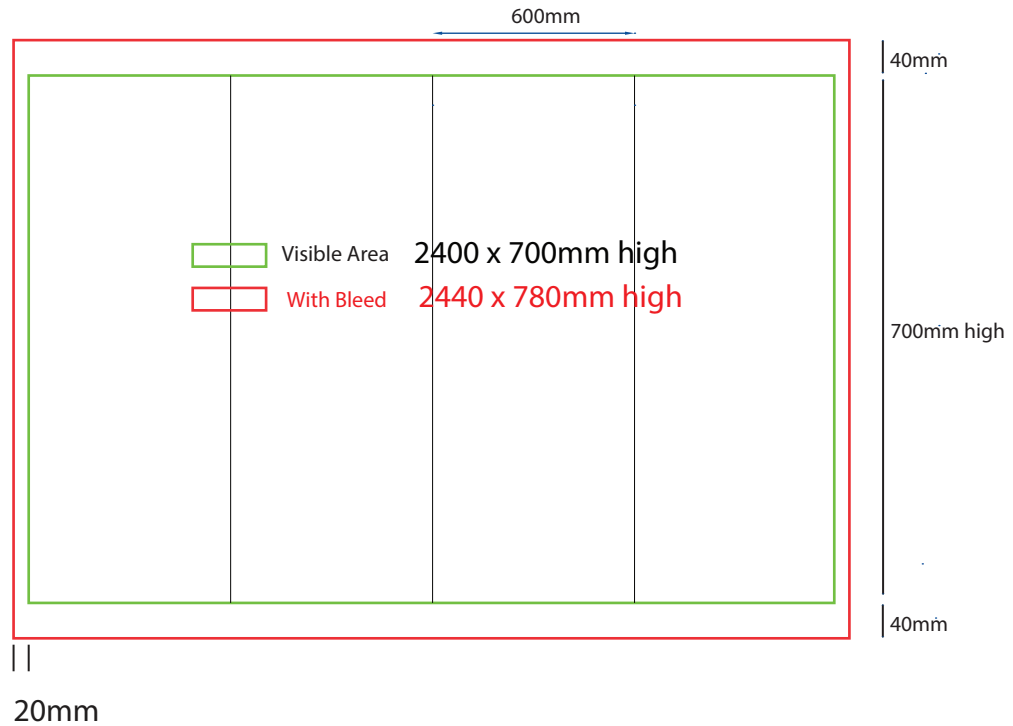

Plinth Sock

600mm sq x 600mm high

How to Setup Print Ready Artwork

- Convert all text to outlines
- Embed all images and elements as per template
- No trim, crop or registration marks
- Artwork supplied as a PDF
- Bitmap images no less than 130 DPI

600mm sq x 700mm high

How to Setup Print Ready Artwork

- Convert all text to outlines
- Embed all images and elements as per template
- No trim, crop or registration marks
- Artwork supplied as a PDF
- Bitmap images no less than 130 DPI

600mm sq x 800mm high

How to Setup Print Ready Artwork

- Convert all text to outlines
- Embed all images and elements as per template
- No trim, crop or registration marks
- Artwork supplied as a PDF
- Bitmap images no less than 130 DPI