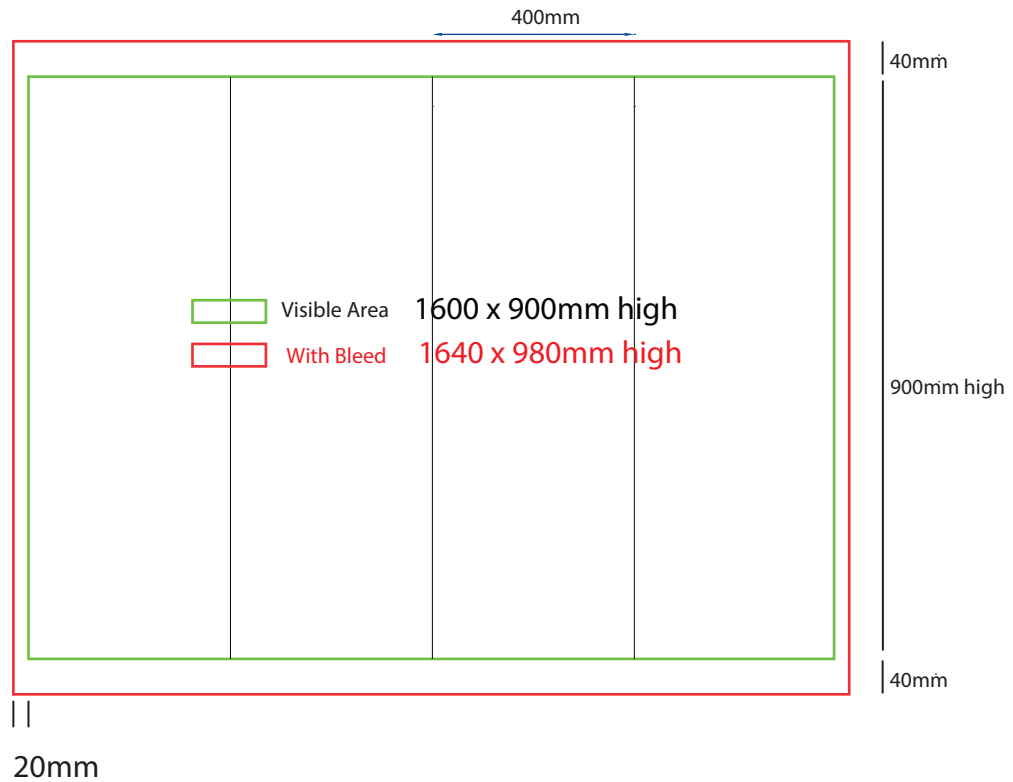

# Plinth Sock

400mm sq x 800mm high

## How to Setup Print Ready Artwork

- Convert all text to outlines
- Embed all images and elements as per template
- No trim, crop or registration marks
- Artwork supplied as a PDF
- Bitmap images no less than 130 DPI

# Plinth Sock

400mm sq x 900mm high

www.maxdisplays.com.au