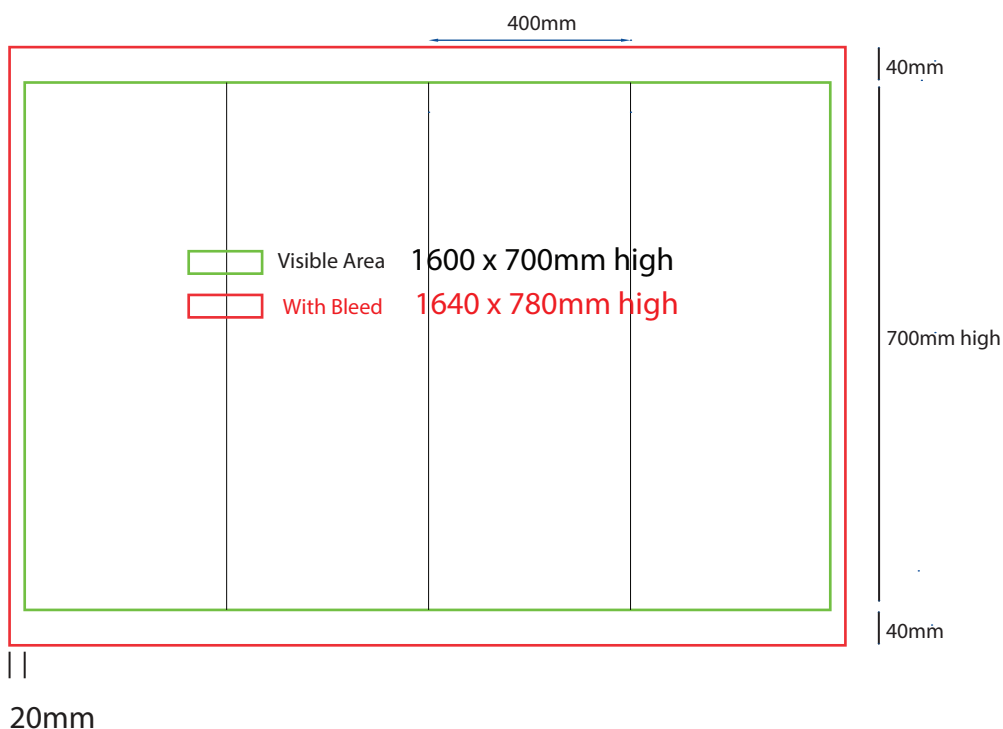

# Plinth Sock

400mm sq x 600mm high

## How to Setup Print Ready Artwork

- Convert all text to outlines
- Embed all images and elements as per template
- No trim, crop or registration marks
- Artwork supplied as a PDF
- Bitmap images no less than 130 DPI

# Plinth Sock

400mm sq x 700mm high