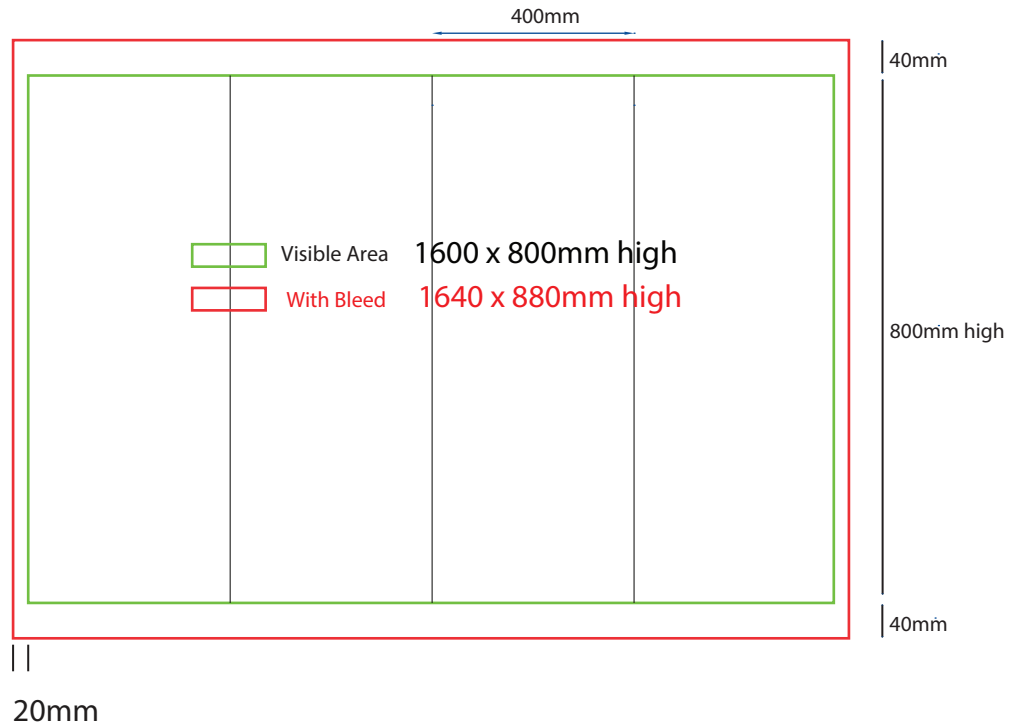

Plinth Sock

400mm sq x 800mm high

How to Setup Print Ready Artwork

- Convert all text to outlines
- Embed all images and elements as per template
- No trim, crop or registration marks
- Artwork supplied as a PDF
- Bitmap images no less than 130 DPI

Sending Us Your Files

- Files under 10MB email to design@maxdisplays.com.au
- Over 10MB files, send download link to our email or click the link below to upload files: www.maxdisplays.com.au