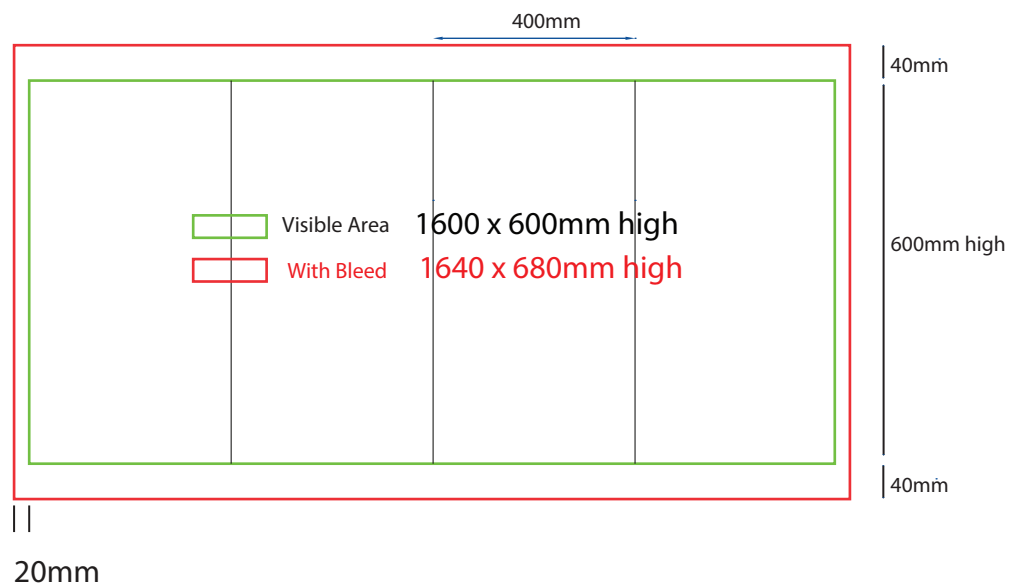

# Plinth Sock

400mm sq x 600mm high

## How to Setup Print Ready Artwork

- Convert all text to outlines
- Embed all images and elements as per template
- No trim, crop or registration marks
- Artwork supplied as a PDF
- Bitmap images no less than 130 DPI

# Plinth Sock

400mm sq x 700mm high