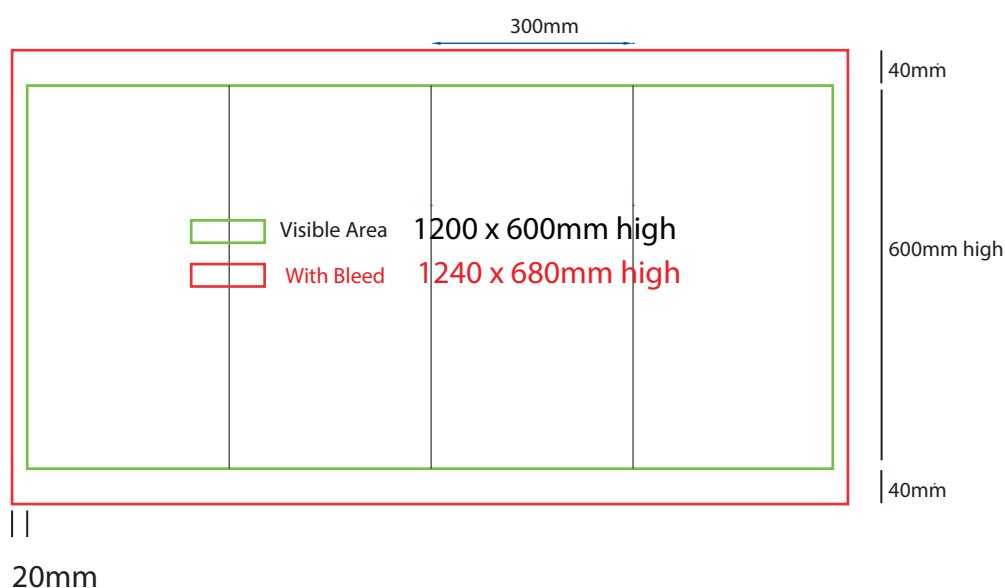

# Plinth Sock

300mm sq x 600mm high

## How to Setup Print Ready Artwork

- Convert all text to outlines
- Embed all images and elements as per template
- No trim, crop or registration marks
- Artwork supplied as a PDF
- Bitmap images no less than 130 DPI

# Plinth Sock

300mm sq x 700mm high

www.maxdisplays.com.au

# Plinth Sock

300mm sq x 800mm high

www.maxdisplays.com.au