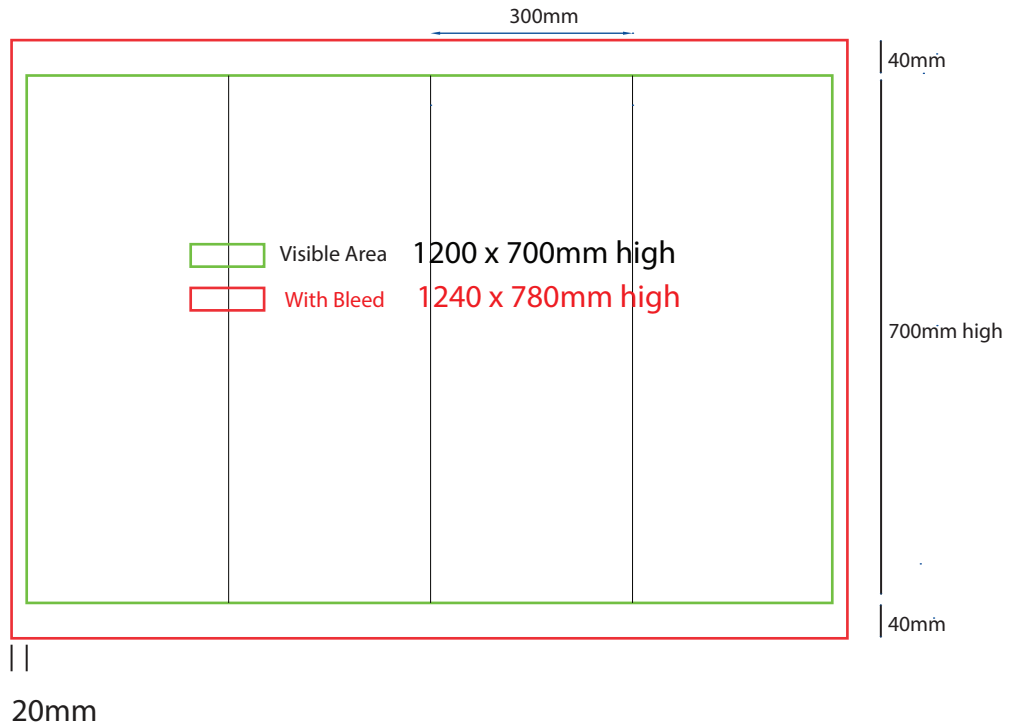

# Plinth Sock

300mm sq x 600mm high

## How to Setup Print Ready Artwork

- Convert all text to outlines
- Embed all images and elements as per template
- No trim, crop or registration marks
- Artwork supplied as a PDF
- Bitmap images no less than 130 DPI

# Plinth Sock

300mm sq x 700mm high

www.maxdisplays.com.au

# Plinth Sock

300mm sq x 800mm high

www.maxdisplays.com.au