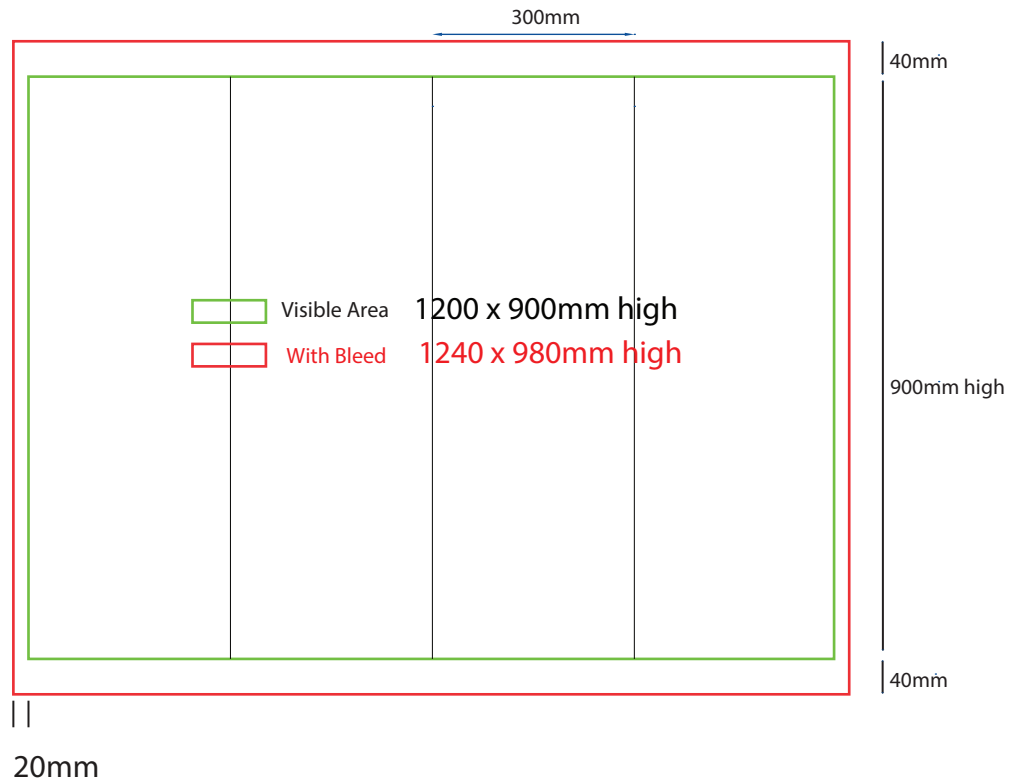

# Plinth Sock

300mm sq x 800mm high

www.maxdisplays.com.au

### How to Setup Print Ready Artwork

- Convert all text to outlines
- Embed all images and elements as per template
- No trim, crop or registration marks
- Artwork supplied as a PDF
- Bitmap images no less than 130 DPI

# Plinth Sock

300mm sq x 900mm high

www.maxdisplays.com.au