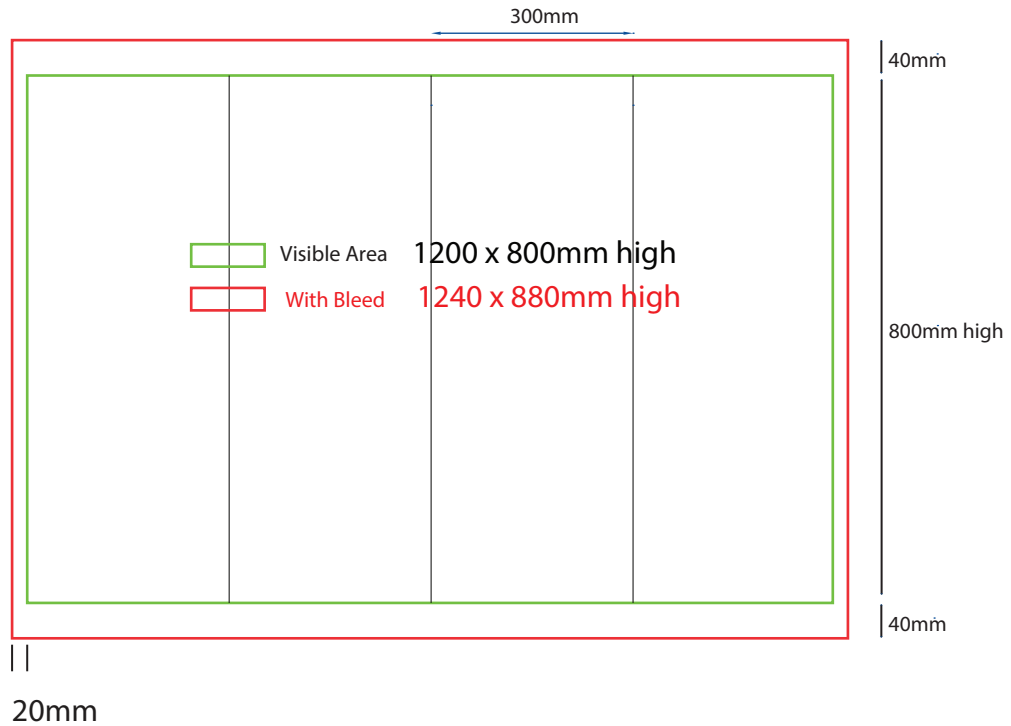

# Plinth Sock

300mm sq x 700mm high

www.maxdisplays.com.au

### How to Setup Print Ready Artwork

- Convert all text to outlines
- Embed all images and elements as per template
- No trim, crop or registration marks
- Artwork supplied as a PDF
- Bitmap images no less than 130 DPI

# Plinth Sock

300mm sq x 800mm high

www.maxdisplays.com.au