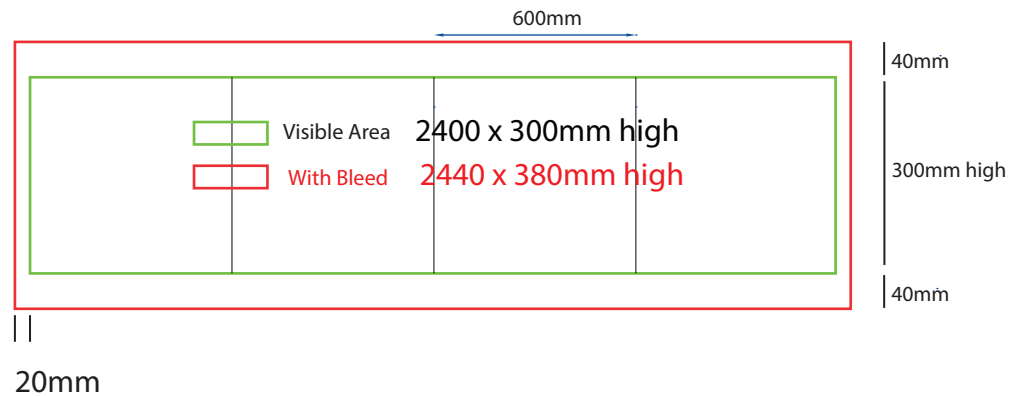

Plinth Sock

600mm sq x 200mm high

www.maxdisplays.com.au

How to Setup Print Ready Artwork

- Convert all text to outlines
- Embed all images and elements as per template
- No trim, crop or registration marks
- Artwork supplied as a PDF
- Bitmap images no less than 130 DPI

600mm sq x 300mm high

www.maxdisplays.com.au

How to Setup Print Ready Artwork

- Convert all text to outlines
- Embed all images and elements as per template
- No trim, crop or registration marks
- Artwork supplied as a PDF
- Bitmap images no less than 130 DPI