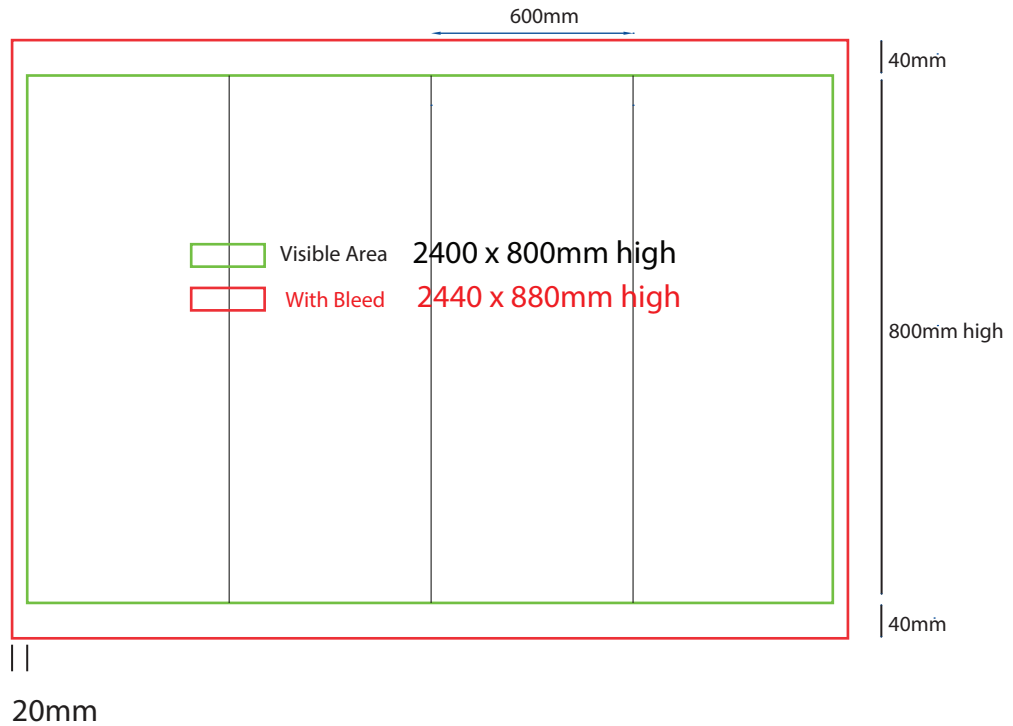

Plinth Sock

600mm sq x 800mm high

How to Setup Print Ready Artwork

- Convert all text to outlines
- Embed all images and elements as per template
- No trim, crop or registration marks
- Artwork supplied as a PDF
- Bitmap images no less than 130 DPI

Sending Us Your Files

- Files under 10MB email to design@maxdisplays.com.au
- Over 10MB files, send download links to our email or click the link below to upload files: www.maxdisplays.com.au