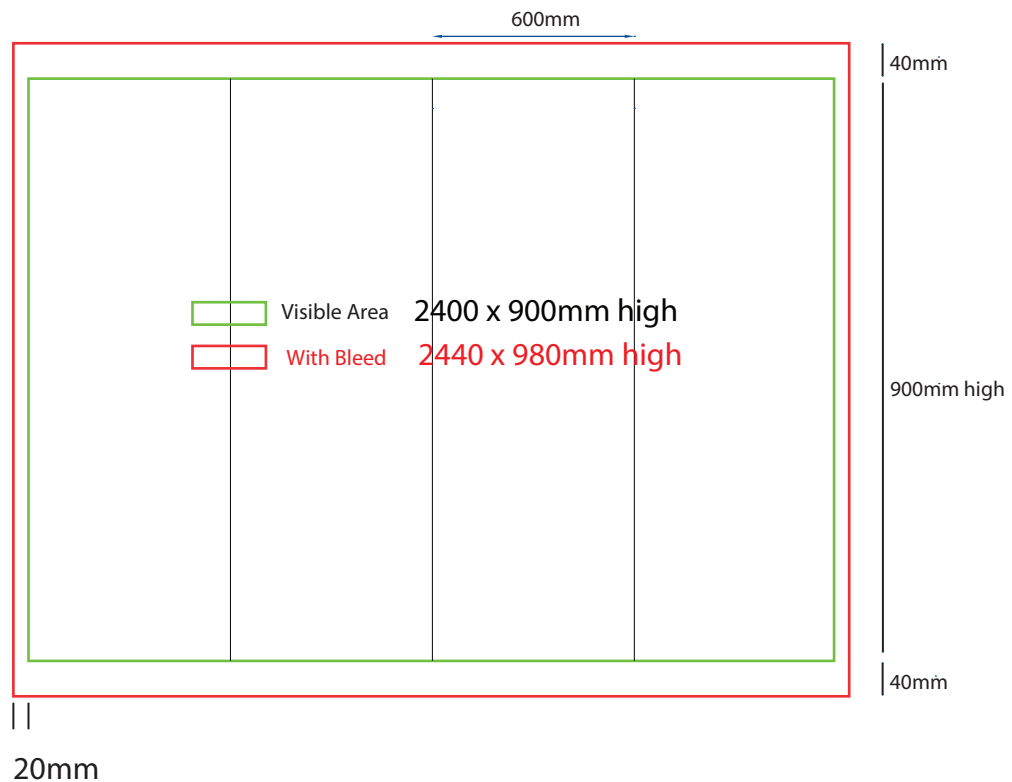

600mm sq x 800mm high

How to Setup Print Ready Artwork

- Convert all text to outlines
- Embed all images and elements as per template
- No trim, crop or registration marks
- Artwork supplied as a PDF
- Bitmap images no less than 130 DPI

600mm sq x 900mm high

How to Setup Print Ready Artwork

- Convert all text to outlines
- Embed all images and elements as per template
- No trim, crop or registration marks
- Artwork supplied as a PDF
- Bitmap images no less than 130 DPI