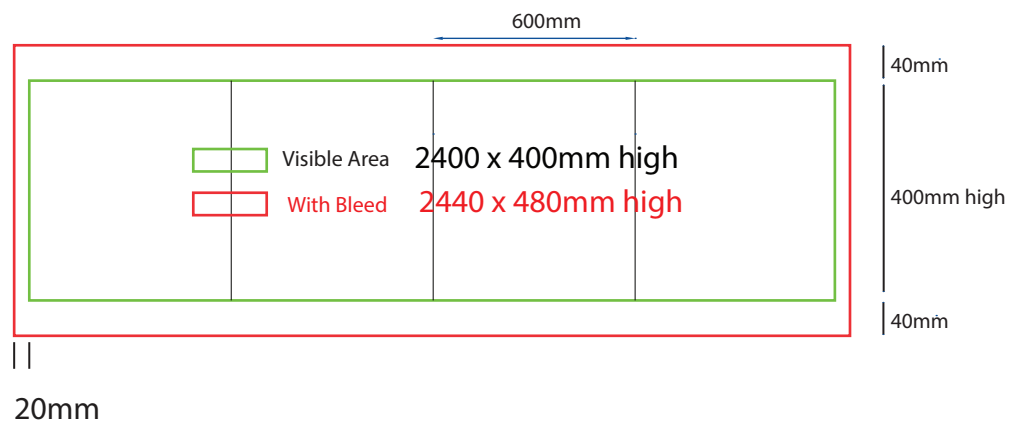

600mm sq x 300mm high

www.maxdisplays.com.au

How to Setup Print Ready Artwork

- Convert all text to outlines
- Embed all images and elements as per template
- No trim, crop or registration marks
- Artwork supplied as a PDF
- Bitmap images no less than 130 DPI

600mm sq x 400mm high

How to Setup Print Ready Artwork

- Convert all text to outlines
- Embed all images and elements as per template
- No trim, crop or registration marks
- Artwork supplied as a PDF
- Bitmap images no less than 130 DPI