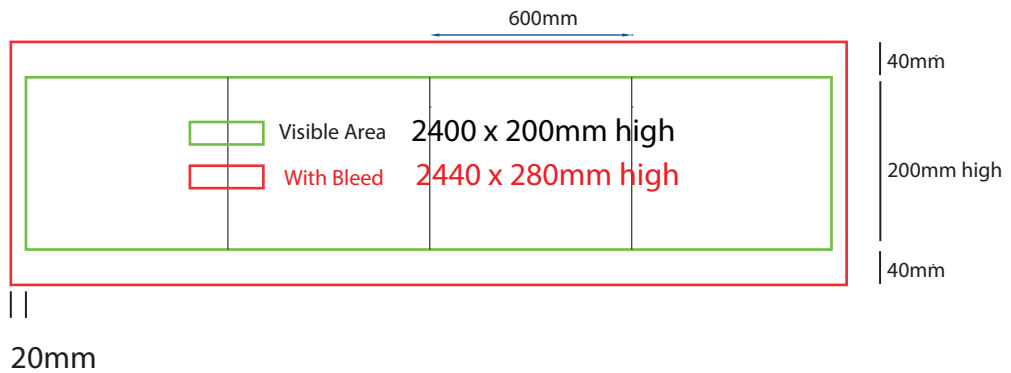

Plinth Sock

600mm sq x 200mm high

www.maxdisplays.com.au

How to Setup Print Ready Artwork

- Convert all text to outlines
- Embed all images and elements as per template
- No trim, crop or registration marks
- Artwork supplied as a PDF
- Bitmap images no less than 130 DPI

600mm sq x 300mm high

www.maxdisplays.com.au

How to Setup Print Ready Artwork

- Convert all text to outlines
- Embed all images and elements as per template
- No trim, crop or registration marks
- Artwork supplied as a PDF
- Bitmap images no less than 130 DPI