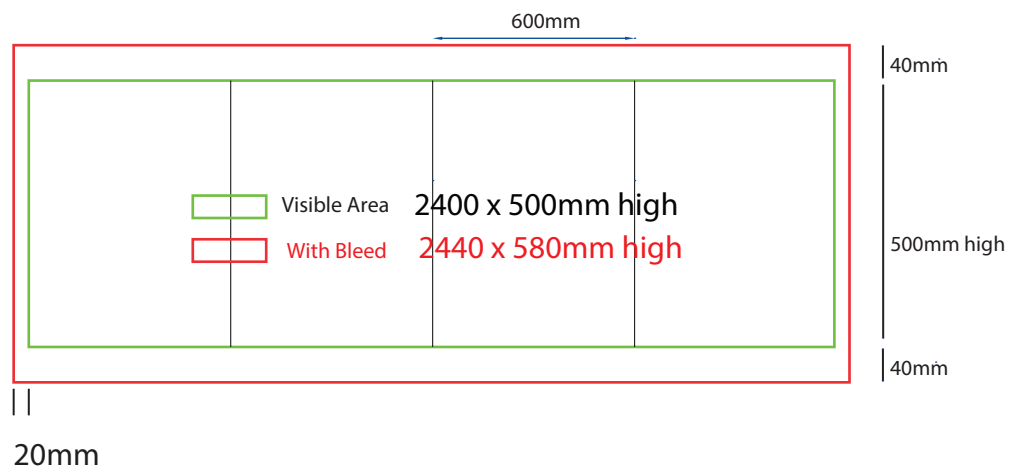

Plinth Sock

600mm sq x 500mm high

How to Setup Print Ready Artwork

- Convert all text to outlines
- Embed all images and elements as per template
- No trim, crop or registration marks
- Artwork supplied as a PDF
- Bitmap images no less than 130 DPI

Sending Us Your Files

- Files under 10MB email to design@maxdisplays.com.au
- Over 10MB files, send download links to our email or click the link below to upload files: www.maxdisplays.com.au