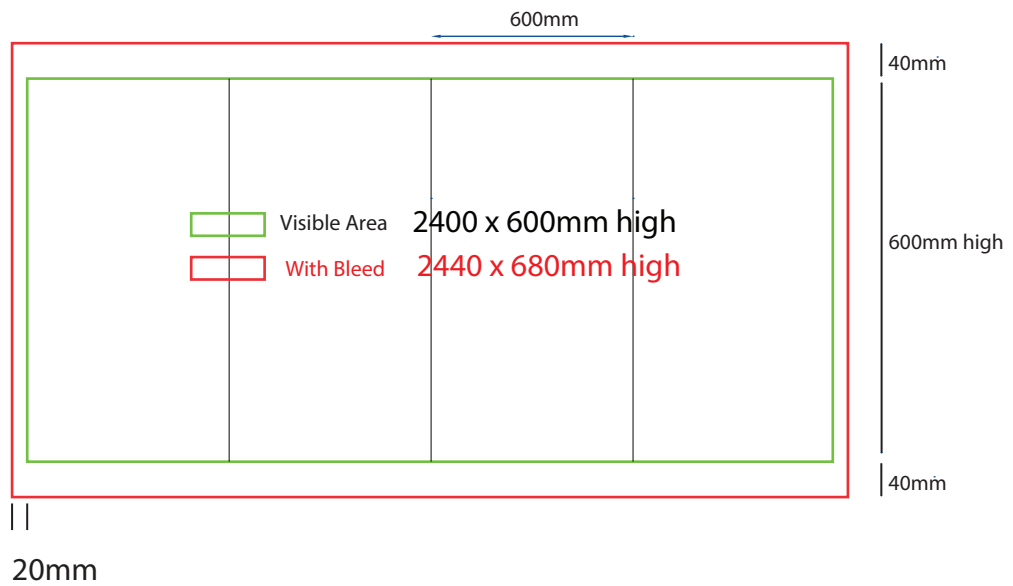

Plinth Sock

600mm sq x 600mm high

How to Setup Print Ready Artwork

- Convert all text to outlines
- Embed all images and elements as per template
- No trim, crop or registration marks
- Artwork supplied as a PDF
- Bitmap images no less than 130 DPI

Sending Us Your Files

- Files under 10MB email to design@maxdisplays.com.au
- Over 10MB files, send download links to our email or click the link below to upload files: www.maxdisplays.com.au