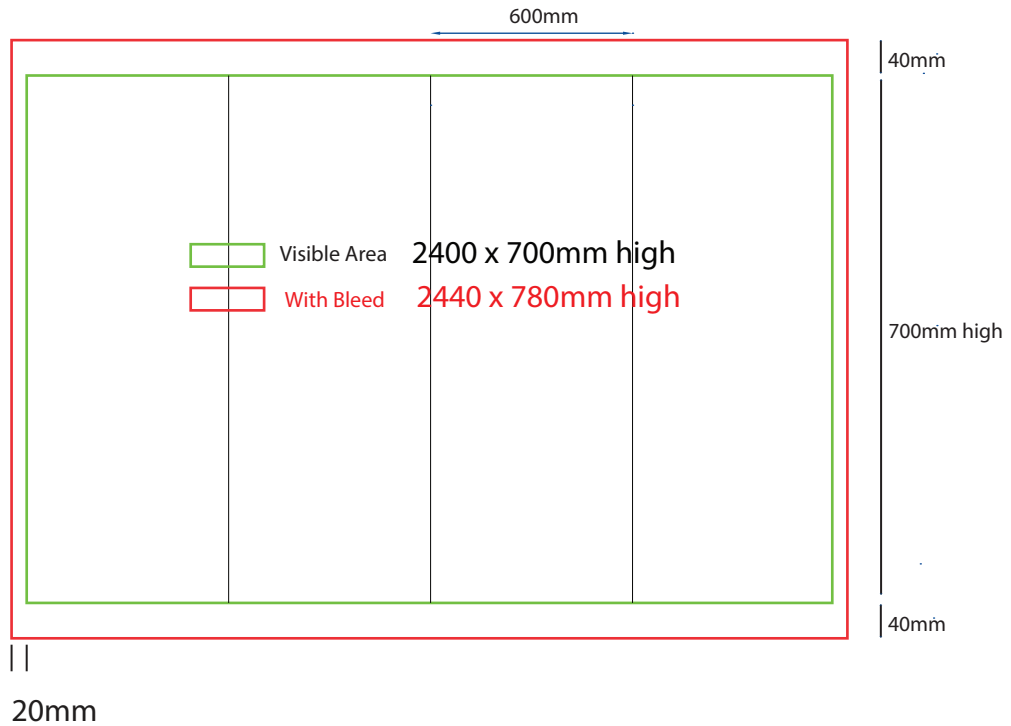

Plinth Sock

600mm sq x 700mm high

How to Setup Print Ready Artwork

- Convert all text to outlines
- Embed all images and elements as per template
- No trim, crop or registration marks
- Artwork supplied as a PDF
- Bitmap images no less than 130 DPI

Sending Us Your Files

- Files under 10MB email to design@maxdisplays.com.au
- Over 10MB files, send download links to our email or click the link below to upload files: www.maxdisplays.com.au