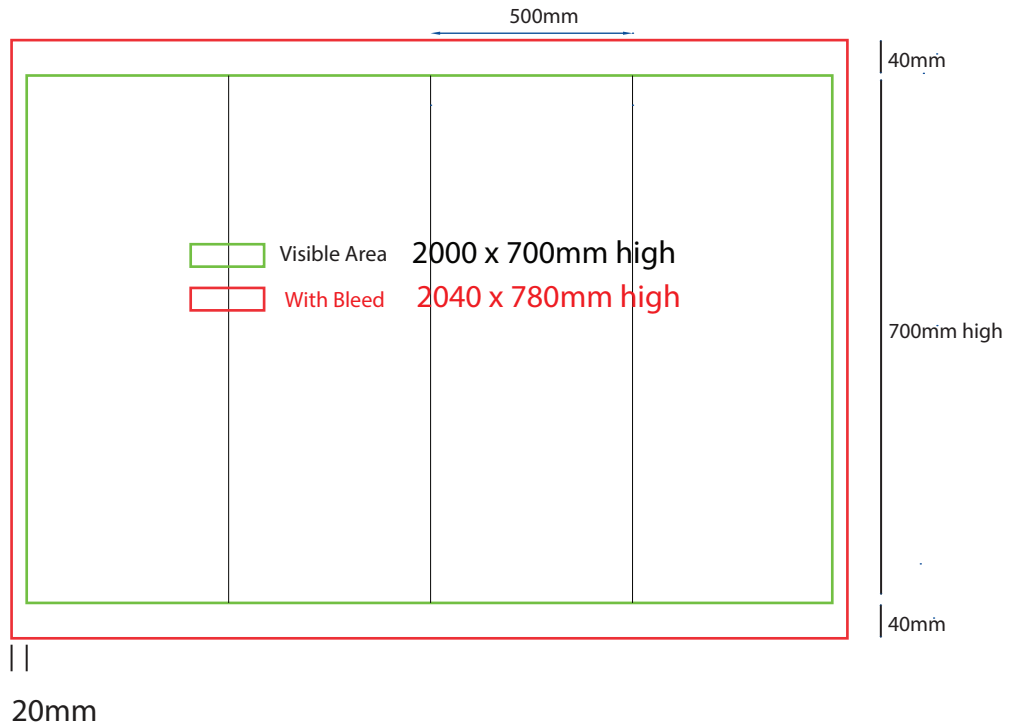

Plinth Sock

500mm sq x 700mm high

How to Setup Print Ready Artwork

- Convert all text to outlines
- Embed all images and elements as per template
- No trim, crop or registration marks
- Artwork supplied as a PDF
- Bitmap images no less than 130 DPI

Sending Us Your Files

- Files under 10MB email to design@maxdisplays.com.au
- Over 10MB files, send download link to our email or click the link below to upload files: www.maxdisplays.com.au