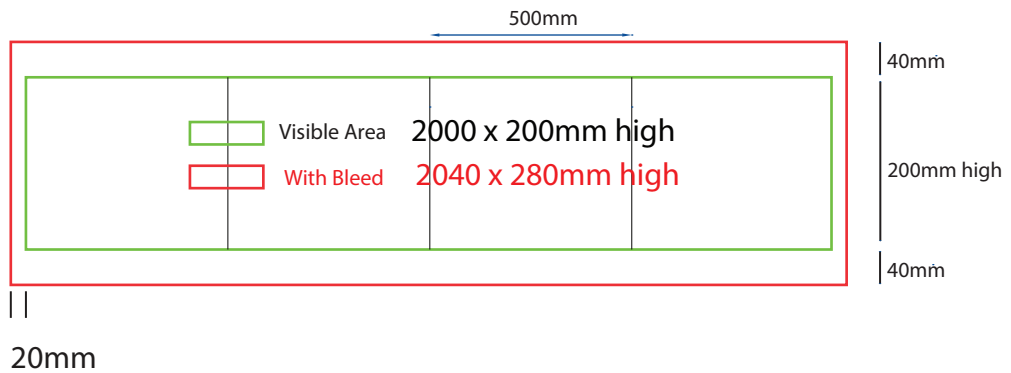

# Plinth Sock

500mm sq x 200mm high

www.maxdisplays.com.au