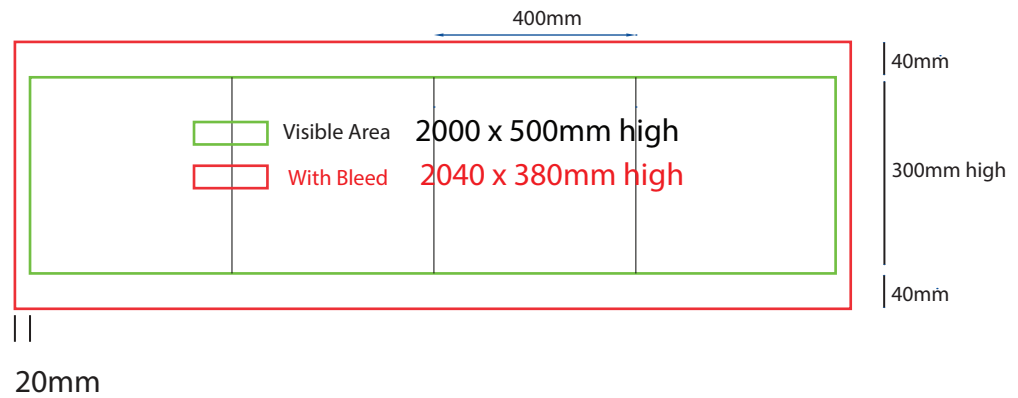

Plinth Sock

500mm sq x 300mm high

www.maxdisplays.com.au

How to Setup Print Ready Artwork

- Convert all text to outlines
- Embed all images and elements as per template
- No trim, crop or registration marks
- Artwork supplied as a PDF
- Bitmap images no less than 130 DPI

Sending Us Your Files

- Files under 10MB email to design@maxdisplays.com.au
- Over 10MB files, send download link to our email or click the link below to upload files: www.maxdisplays.com.au