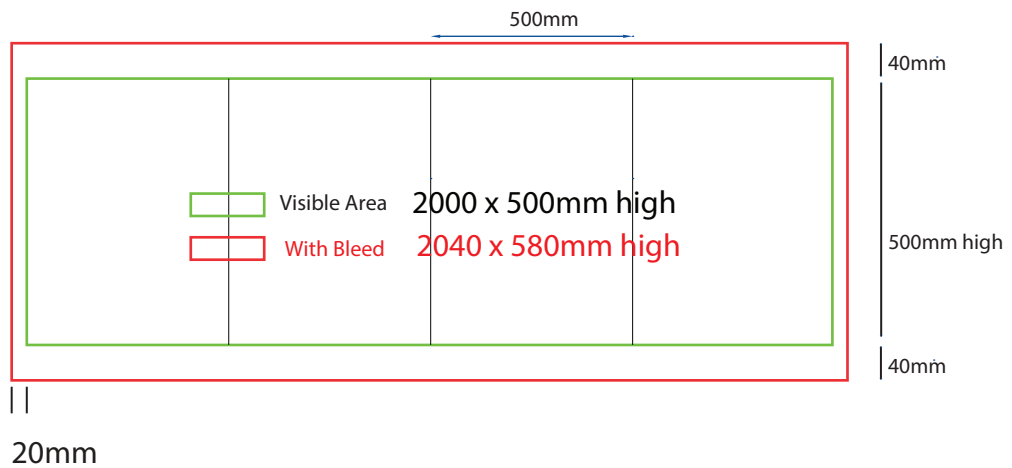

Plinth Sock

500mm sq x 500mm high

www.maxdisplays.com.au

How to Setup Print Ready Artwork

- Convert all text to outlines
- Embed all images and elements as per template
- No trim, crop or registration marks
- Artwork supplied as a PDF
- Bitmap images no less than 130 DPI

Sending Us Your Files

- Files under 10MB email to design@maxdisplays.com.au
- Over 10MB files, send download link to our email or click the link below to upload files: www.maxdisplays.com.au