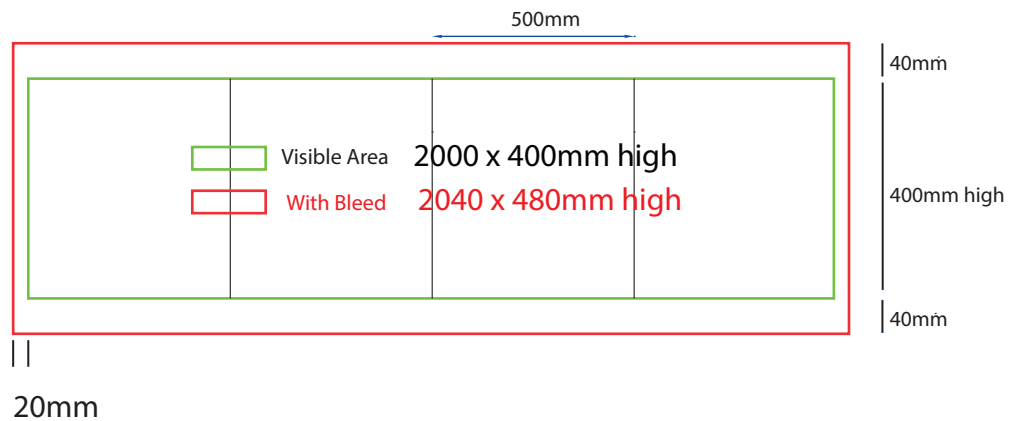

Plinth Sock

500mm sq x 400mm high

www.maxdisplays.com.au

How to Setup Print Ready Artwork

- Convert all text to outlines
- Embed all images and elements as per template
- No trim, crop or registration marks
- Artwork supplied as a PDF
- Bitmap images no less than 130 DPI

Sending Us Your Files

- Files under 10MB email to design@maxdisplays.com.au
- Over 10MB files, send download link to our email or click the link below to upload files: www.maxdisplays.com.au