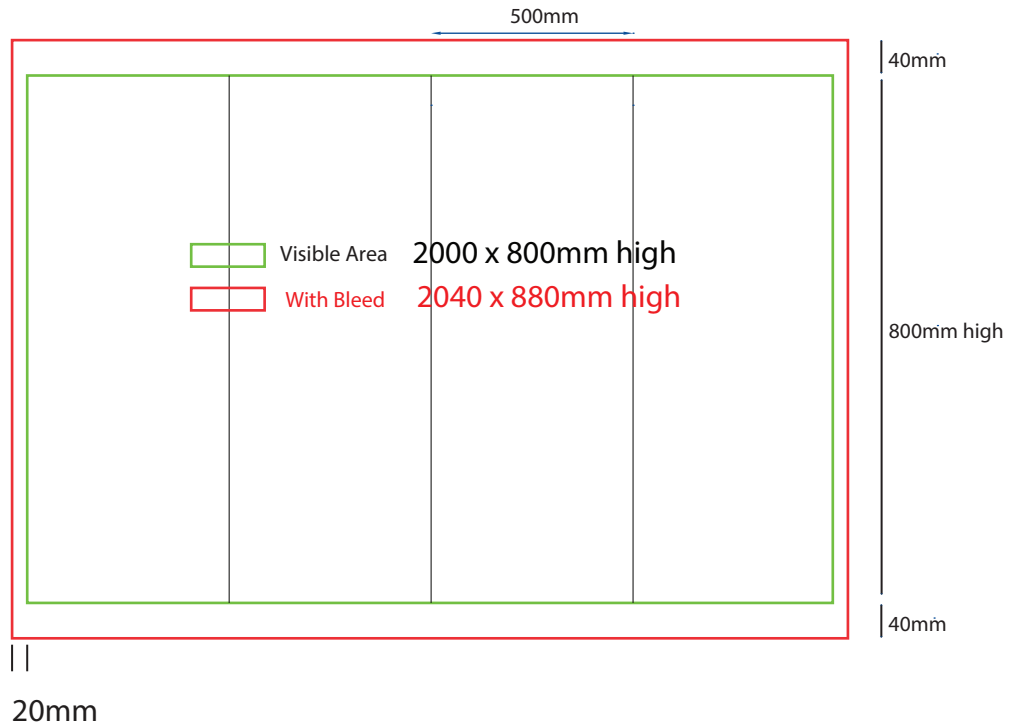

Plinth Sock

500mm sq x 800mm high

How to Setup Print Ready Artwork

- Convert all text to outlines
- Embed all images and elements as per template
- No trim, crop or registration marks
- Artwork supplied as a PDF
- Bitmap images no less than 130 DPI

Sending Us Your Files

- Files under 10MB email to design@maxdisplays.com.au
- Over 10MB files, send download link to our email or click the link below to upload files: www.maxdisplays.com.au