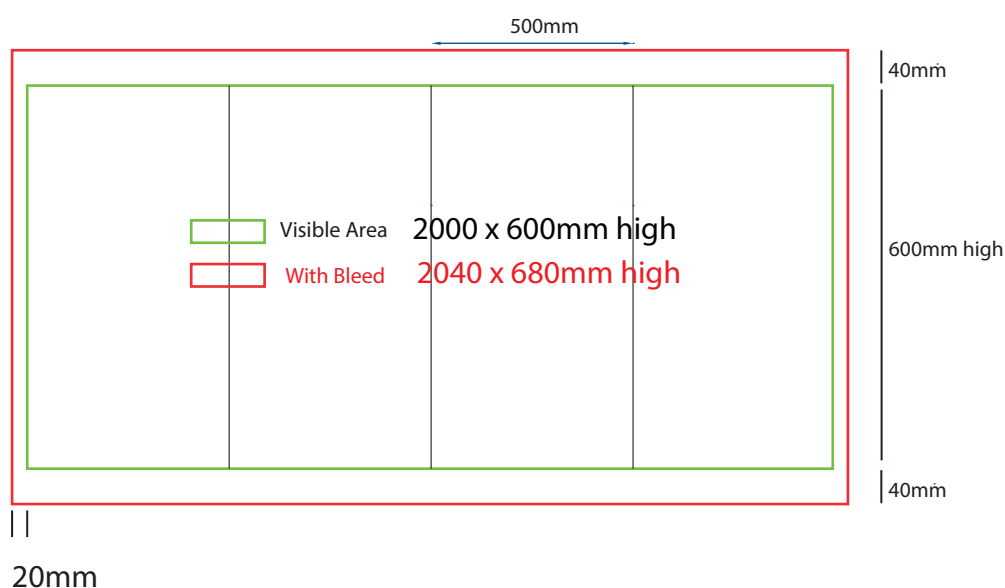

Plinth Sock

500mm sq x 600mm high

How to Setup Print Ready Artwork

- Convert all text to outlines
- Embed all images and elements as per template
- No trim, crop or registration marks
- Artwork supplied as a PDF
- Bitmap images no less than 130 DPI

Sending Us Your Files

- Files under 10MB email to design@maxdisplays.com.au
- Over 10MB files, send download link to our email or click the link below to upload files: www.maxdisplays.com.au