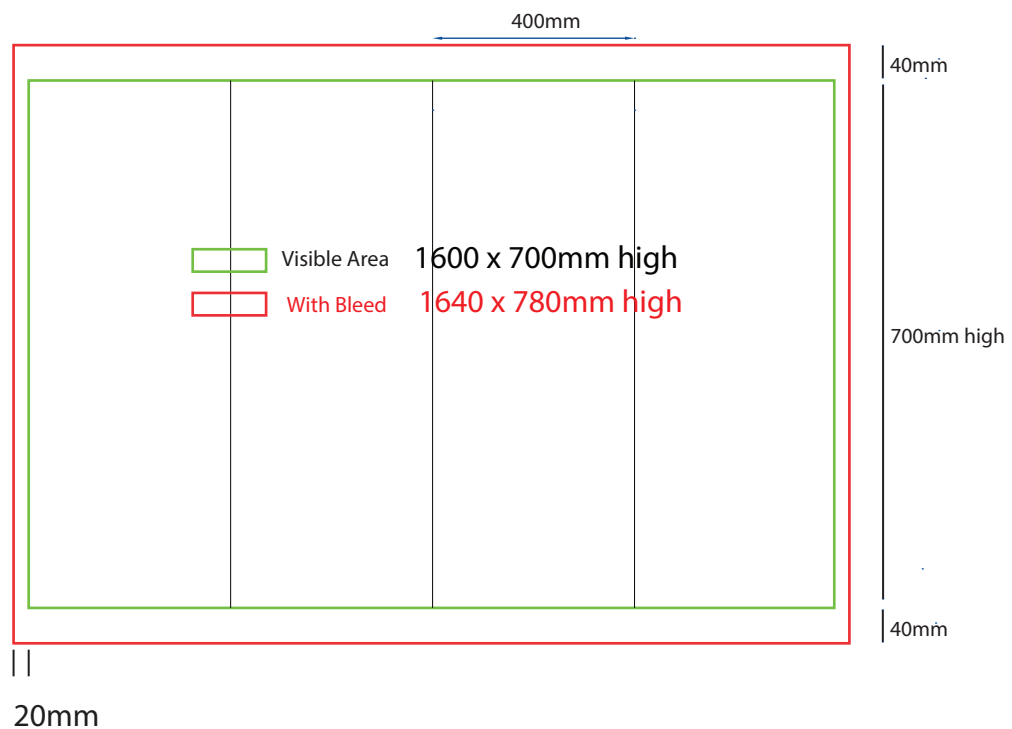

Plinth Sock

400mm sq x 700mm high

How to Setup Print Ready Artwork

- Convert all text to outlines
- Embed all images and elements as per template
- No trim, crop or registration marks
- Artwork supplied as a PDF
- Bitmap images no less than 130 DPI

Sending Us Your Files

- Files under 10MB email to design@maxdisplays.com.au
- Over 10MB files, send download link to our email or click the link below to upload files: www.maxdisplays.com.au