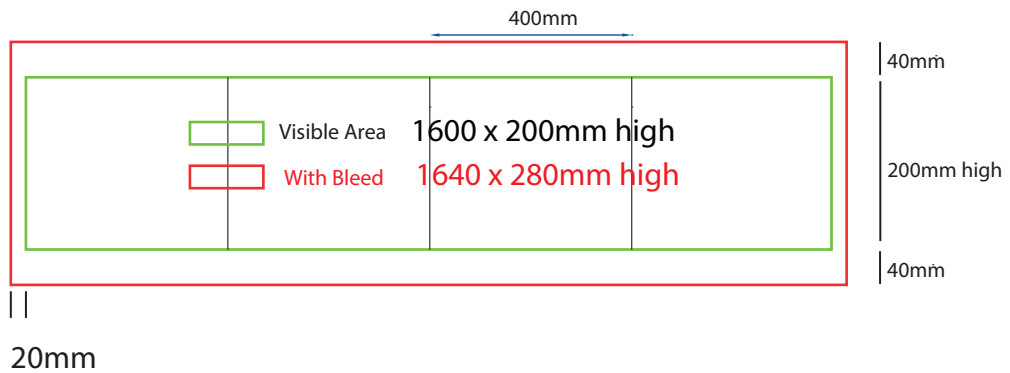

Plinth Sock

400mm sq x 200mm high

www.maxdisplays.com.au

How to Setup Print Ready Artwork

- Convert all text to outlines
- Embed all images and elements as per template
- No trim, crop or registration marks
- Artwork supplied as a PDF
- Bitmap images no less than 130 DPI

400mm sq x 300mm high

www.maxdisplays.com.au

How to Setup Print Ready Artwork

- Convert all text to outlines
- Embed all images and elements as per template
- No trim, crop or registration marks
- Artwork supplied as a PDF
- Bitmap images no less than 130 DPI