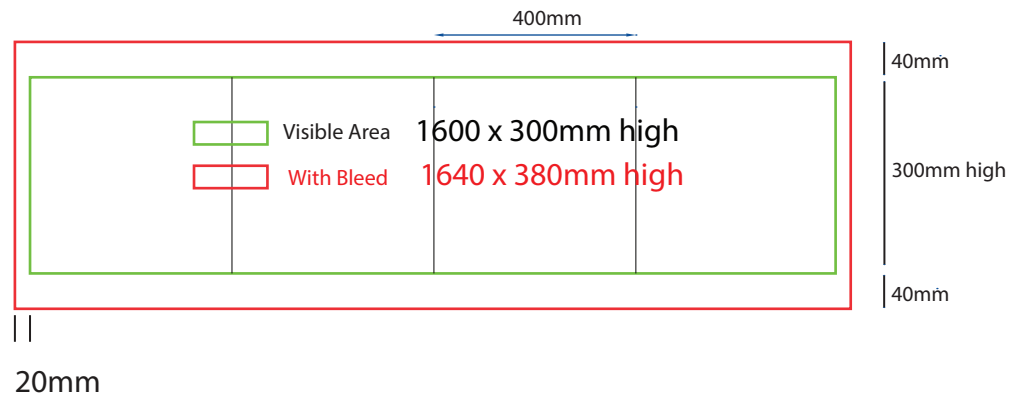

Plinth Sock

400mm sq x 200mm high

www.maxdisplays.com.au

How to Setup Print Ready Artwork

- Convert all text to outlines
- Embed all images and elements as per template
- No trim, crop or registration marks
- Artwork supplied as a PDF
- Bitmap images no less than 130 DPI

400mm sq x 300mm high

www.maxdisplays.com.au

How to Setup Print Ready Artwork

- Convert all text to outlines
- Embed all images and elements as per template
- No trim, crop or registration marks
- Artwork supplied as a PDF
- Bitmap images no less than 130 DPI