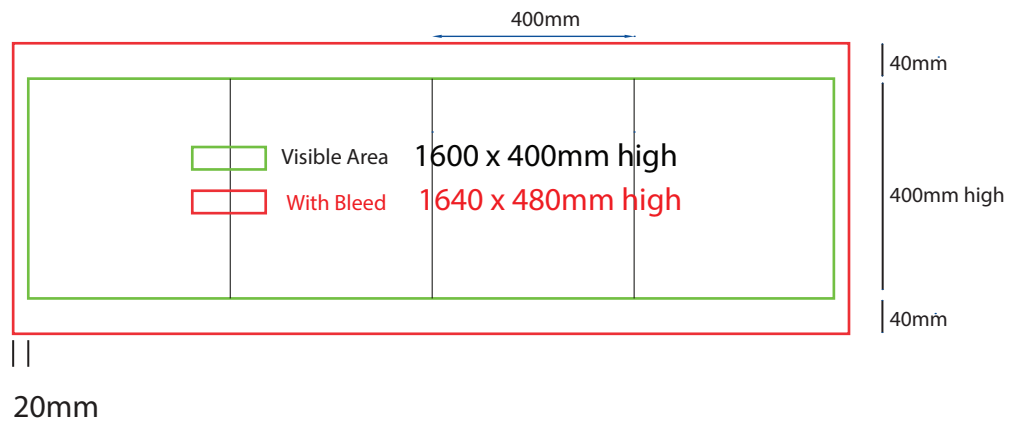

Plinth Sock

400mm sq x 400mm high

www.maxdisplays.com.au

How to Setup Print Ready Artwork

- Convert all text to outlines
- Embed all images and elements as per template
- No trim, crop or registration marks
- Artwork supplied as a PDF
- Bitmap images no less than 130 DPI

Sending Us Your Files

- Files under 10MB email to design@maxdisplays.com.au
- Over 10MB files, send download link to our email or click the link below to upload files: www.maxdisplays.com.au