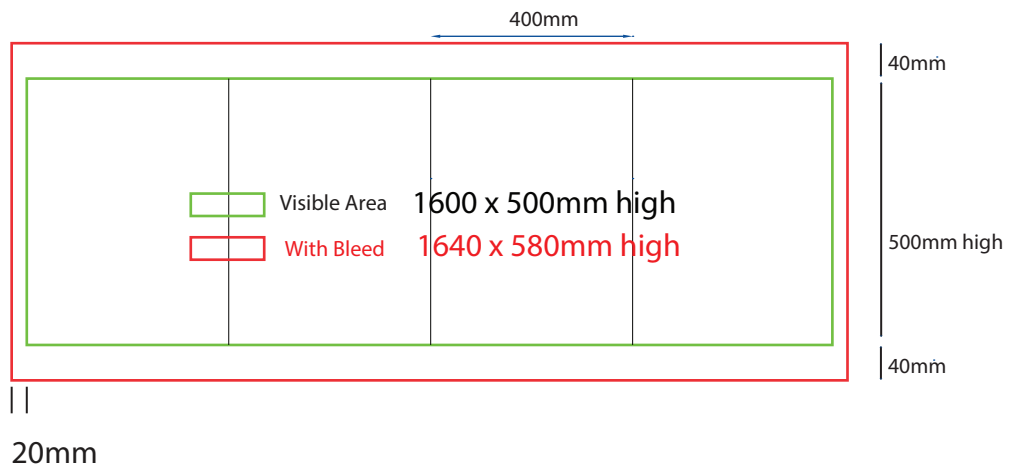

Plinth Sock

400mm sq x 500mm high

www.maxdisplays.com.au

How to Setup Print Ready Artwork

- Convert all text to outlines
- Embed all images and elements as per template
- No trim, crop or registration marks
- Artwork supplied as a PDF
- Bitmap images no less than 130 DPI

Sending Us Your Files

- Files under 10MB email to design@maxdisplays.com.au
- Over 10MB files, send download link to our email or click the link below to upload files: www.maxdisplays.com.au