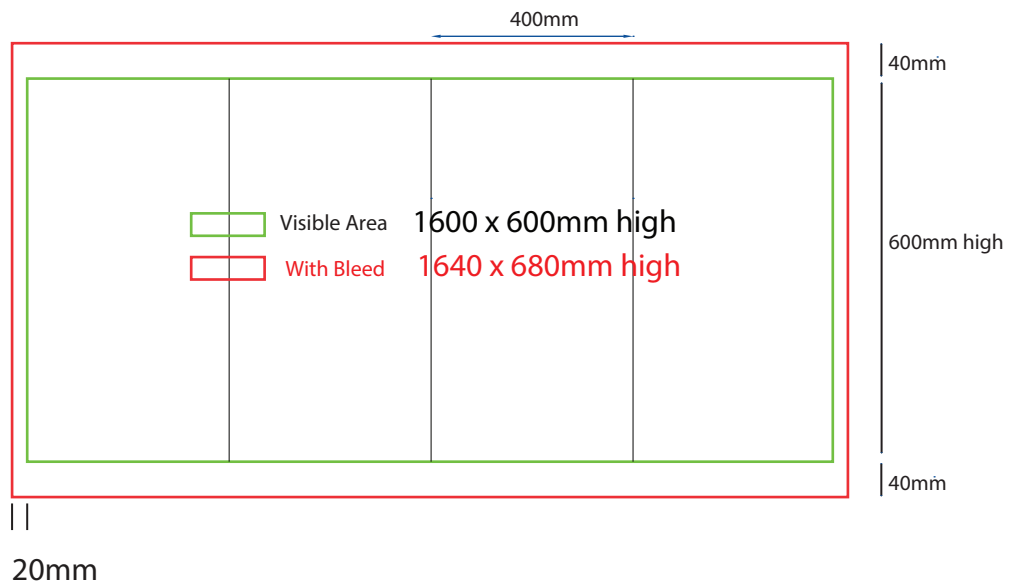

Plinth Sock

400mm sq x 600mm high

www.maxdisplays.com.au

How to Setup Print Ready Artwork

- Convert all text to outlines
- Embed all images and elements as per template
- No trim, crop or registration marks
- Artwork supplied as a PDF
- Bitmap images no less than 130 DPI

Sending Us Your Files

- Files under 10MB email to design@maxdisplays.com.au
- Over 10MB files, send download link to our email or click the link below to upload files: www.maxdisplays.com.au