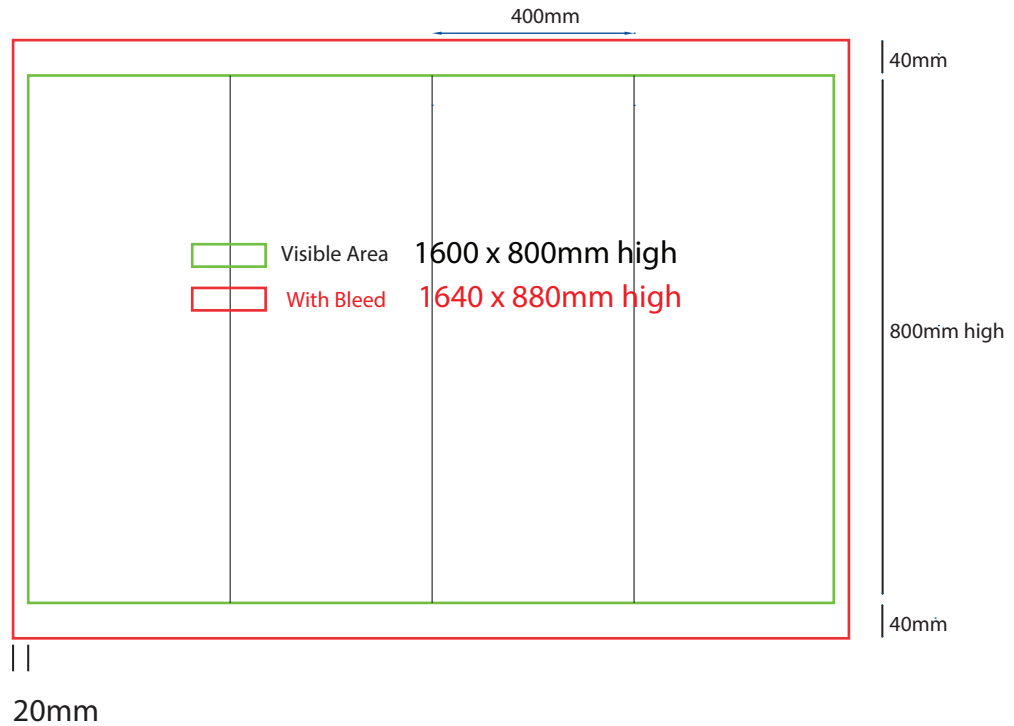

Plinth Sock

400mm sq x 800mm high

How to Setup Print Ready Artwork

- Convert all text to outlines
- Embed all images and elements as per template
- No trim, crop or registration marks
- Artwork supplied as a PDF
- Bitmap images no less than 130 DPI

Sending Us Your Files

- Files under 10MB email to design@maxdisplays.com.au
- Over 10MB files, send download link to our email or click the link below to upload files: www.maxdisplays.com.au