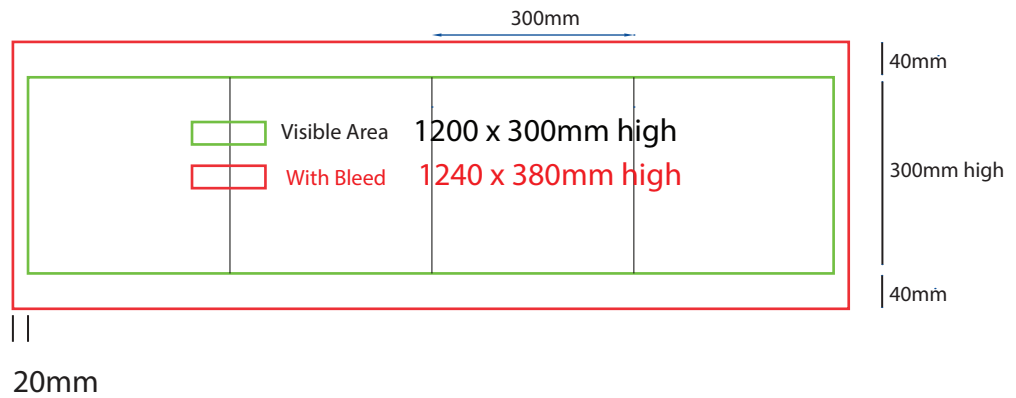

Plinth Sock

300mm sq x 200mm high

www.maxdisplays.com.au

How to Setup Print Ready Artwork

- Convert all text to outlines
- Embed all images and elements as per template
- No trim, crop or registration marks
- Artwork supplied as a PDF
- Bitmap images no less than 130 DPI

300mm sq x 300mm high

www.maxdisplays.com.au

How to Setup Print Ready Artwork

- Convert all text to outlines
- Embed all images and elements as per template
- No trim, crop or registration marks
- Artwork supplied as a PDF
- Bitmap images no less than 130 DPI