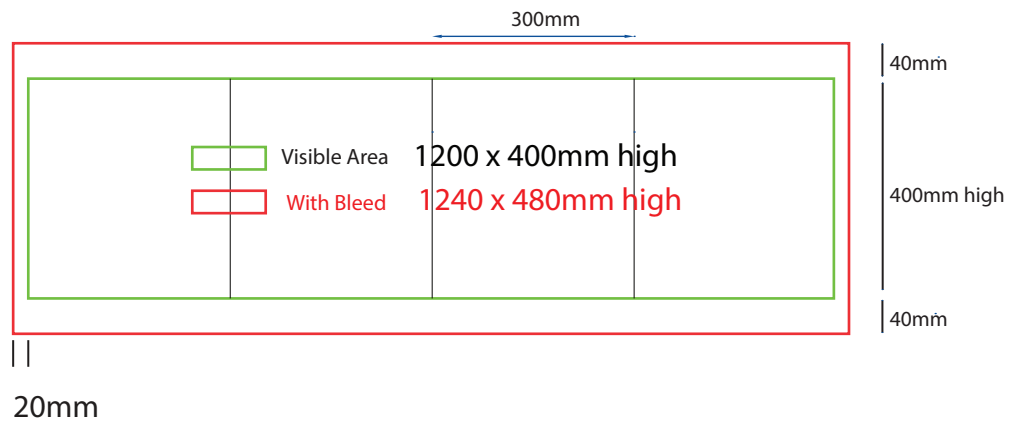

Plinth Sock

300mm sq x 400mm high

www.maxdisplays.com.au

How to Setup Print Ready Artwork

- Convert all text to outlines
- Embed all images and elements as per template
- No trim, crop or registration marks
- Artwork supplied as a PDF
- Bitmap images no less than 130 DPI

Sending Us Your Files

- Files under 10MB email to design@maxdisplays.com.au
- Over 10MB files, send download link to our email or click the link below to upload files: www.maxdisplays.com.au