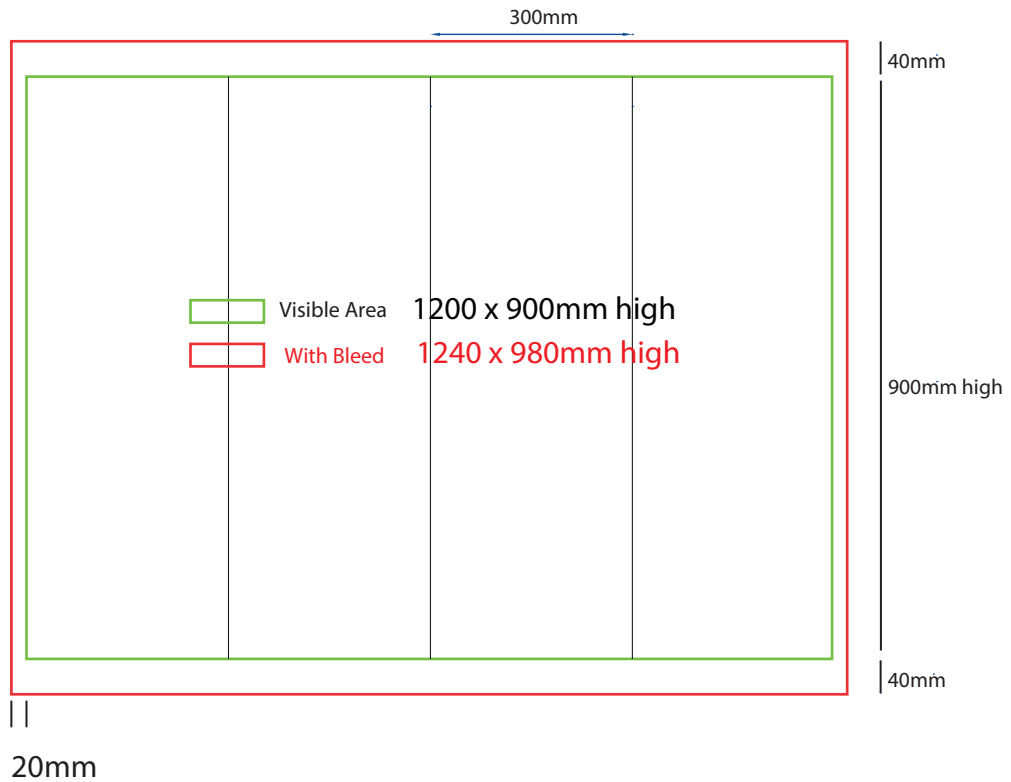

Plinth Sock

300mm sq x 900mm high

How to Setup Print Ready Artwork

- Convert all text to outlines
- Embed all images and elements as per template
- No trim, crop or registration marks
- Artwork supplied as a PDF
- Bitmap images no less than 130 DPI

Sending Us Your Files

- Files under 10MB email to design@maxdisplays.com.au
- Over 10MB files, send download link to our email or click the link below to upload files: www.maxdisplays.com.au