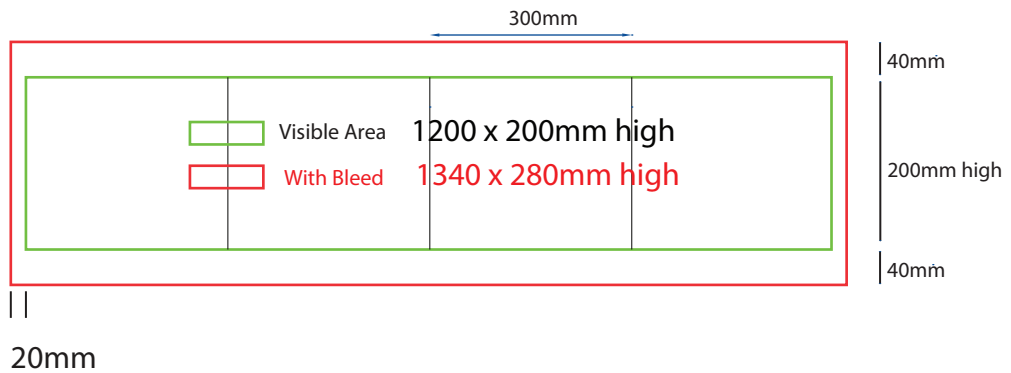

Plinth Sock

300mm sq x 200mm high

www.maxdisplays.com.au

How to Setup Print Ready Artwork

- Convert all text to outlines
- Embed all images and elements as per template
- No trim, crop or registration marks
- Artwork supplied as a PDF
- Bitmap images no less than 130 DPI

300mm sq x 300mm high

www.maxdisplays.com.au

How to Setup Print Ready Artwork

- Convert all text to outlines
- Embed all images and elements as per template
- No trim, crop or registration marks
- Artwork supplied as a PDF
- Bitmap images no less than 130 DPI