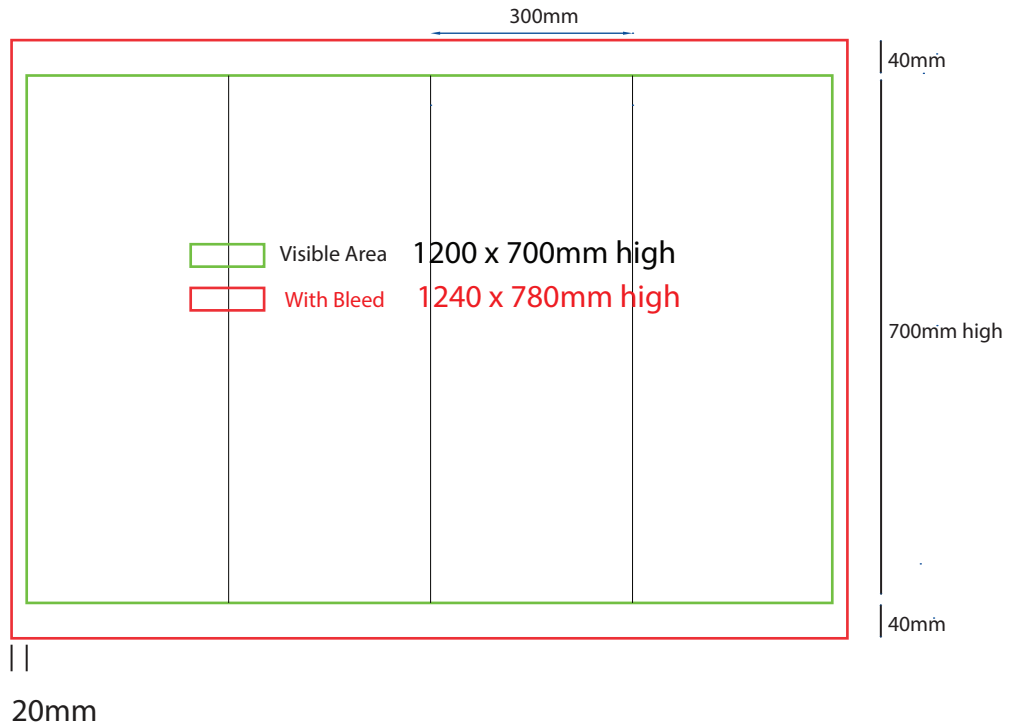

Plinth Sock

300mm sq x 700mm high

How to Setup Print Ready Artwork

- Convert all text to outlines
- Embed all images and elements as per template
- No trim, crop or registration marks
- Artwork supplied as a PDF
- Bitmap images no less than 130 DPI

Sending Us Your Files

- Files under 10MB email to design@maxdisplays.com.au
- Over 10MB files, send download link to our email or click the link below to upload files: www.maxdisplays.com.au