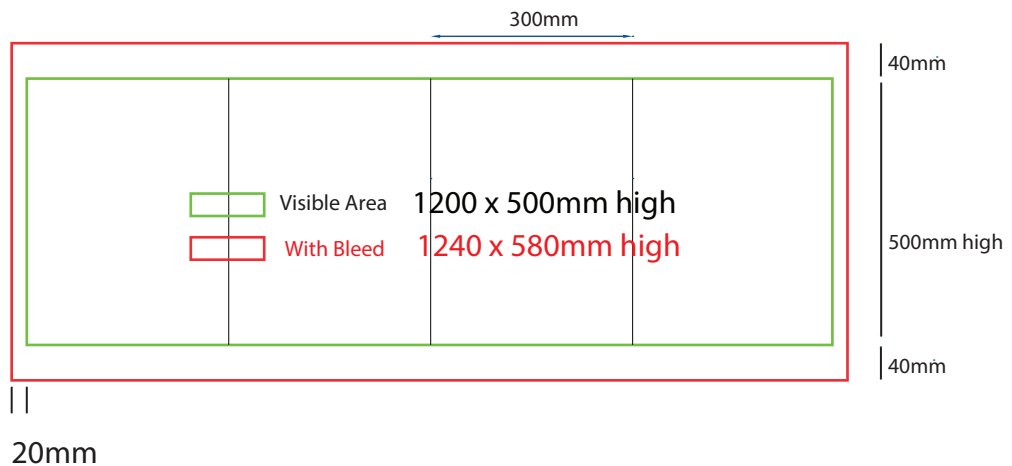

Plinth Sock

300mm sq x 500mm high

www.maxdisplays.com.au

How to Setup Print Ready Artwork

- Convert all text to outlines
- Embed all images and elements as per template
- No trim, crop or registration marks
- Artwork supplied as a PDF
- Bitmap images no less than 130 DPI

Sending Us Your Files

- Files under 10MB email to design@maxdisplays.com.au
- Over 10MB files, send download link to our email or click the link below to upload files: www.maxdisplays.com.au