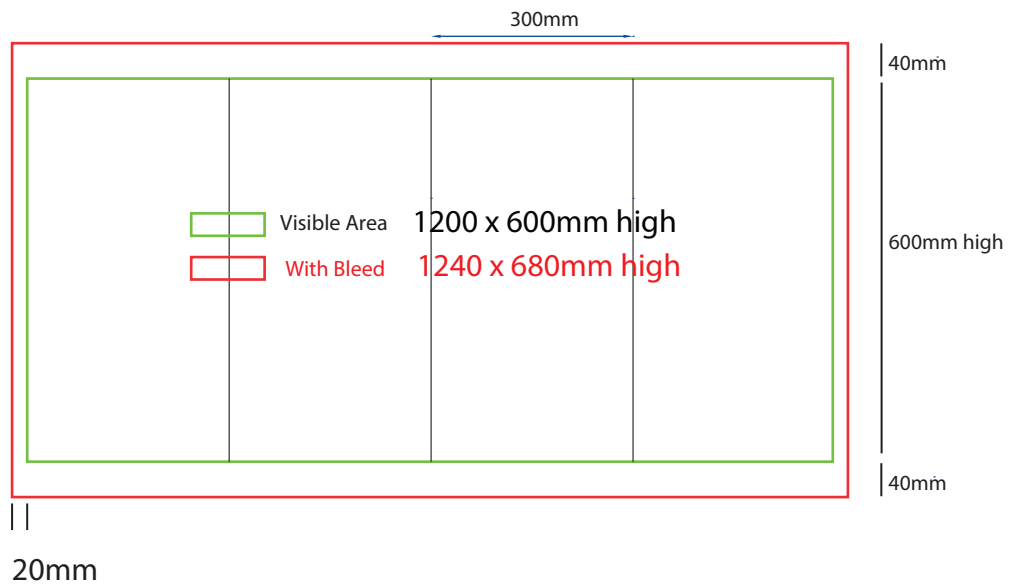

Plinth Sock

300mm sq x 600mm high

www.maxdisplays.com.au

How to Setup Print Ready Artwork

- Convert all text to outlines
- Embed all images and elements as per template
- No trim, crop or registration marks
- Artwork supplied as a PDF
- Bitmap images no less than 130 DPI

Sending Us Your Files

- Files under 10MB email to design@maxdisplays.com.au
- Over 10MB files, send download link to our email or click the link below to upload files: www.maxdisplays.com.au