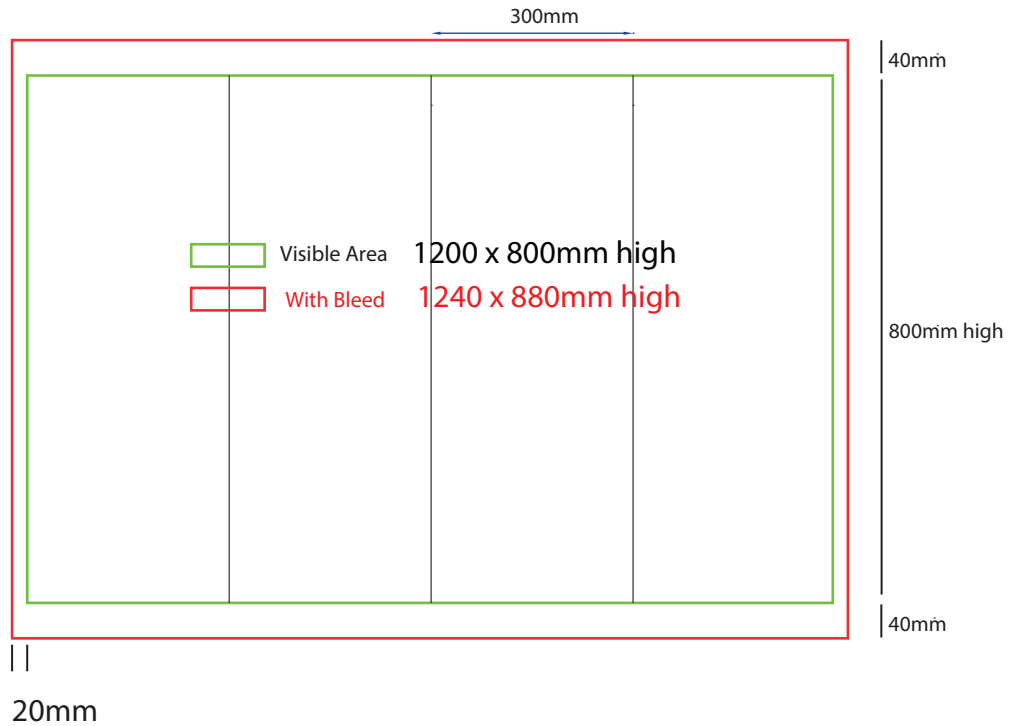

Plinth Sock

300mm sq x 800mm high

www.maxdisplays.com.au

How to Setup Print Ready Artwork

- Convert all text to outlines
- Embed all images and elements as per template
- No trim, crop or registration marks
- Artwork supplied as a PDF
- Bitmap images no less than 130 DPI

Sending Us Your Files

- Files under 10MB email to design@maxdisplays.com.au
- Over 10MB files, send download link to our email or click the link below to upload files: www.maxdisplays.com.au