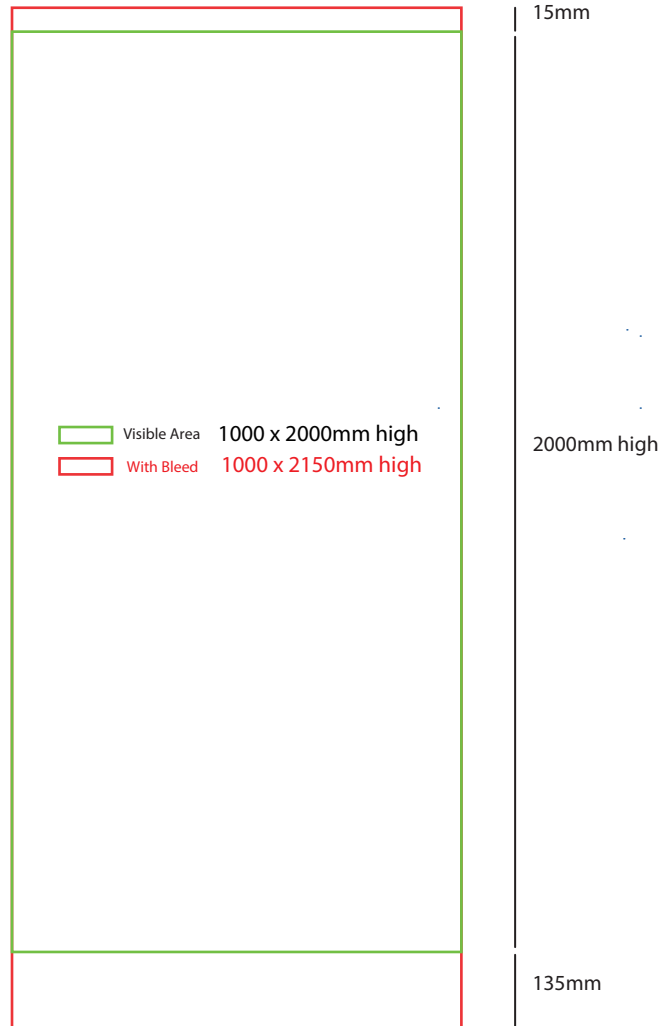

Pull Up Banner

1000mm w x 2000mm high

How to Setup Print Ready Artwork

- Convert all text to outlines
- Embed all images and elements as per template
- No trim, crop or registration marks
- Artwork supplied as a PDF
- Bitmap images no less than 130 DPI